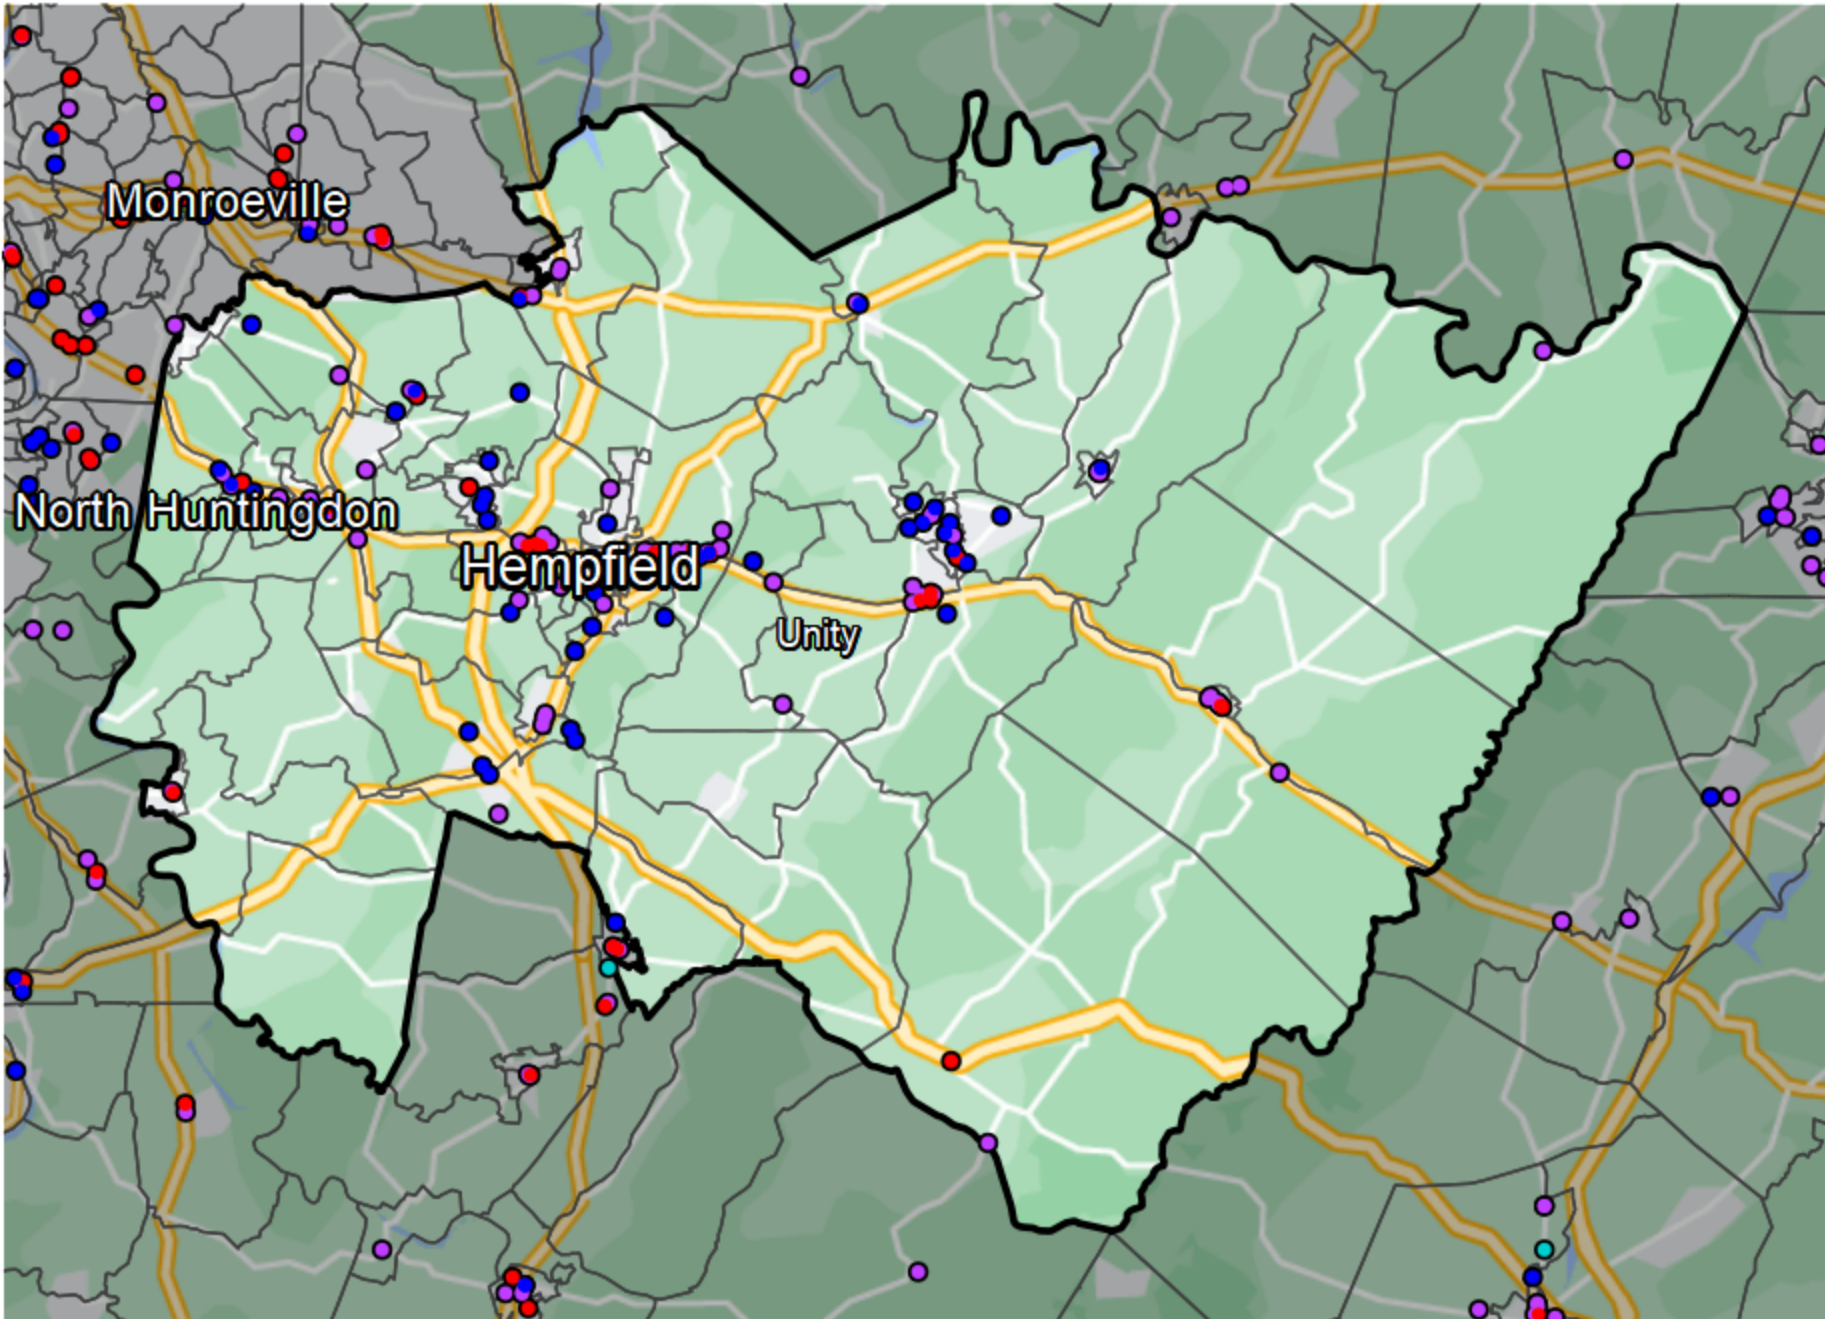

Pennsylvania - State Senate District 39

Banking Desert
No Branches within 10 Miles of Population Center

Financial Institutions

- Bank: 60
- Bank, Out-of-State: 23
- Credit Union: 39
- Credit Union, Out-of-State: 0

Sources: NCUA, FDIC, UW-Madison Population Lab, CDFI, US Census, Google Maps, CUNA