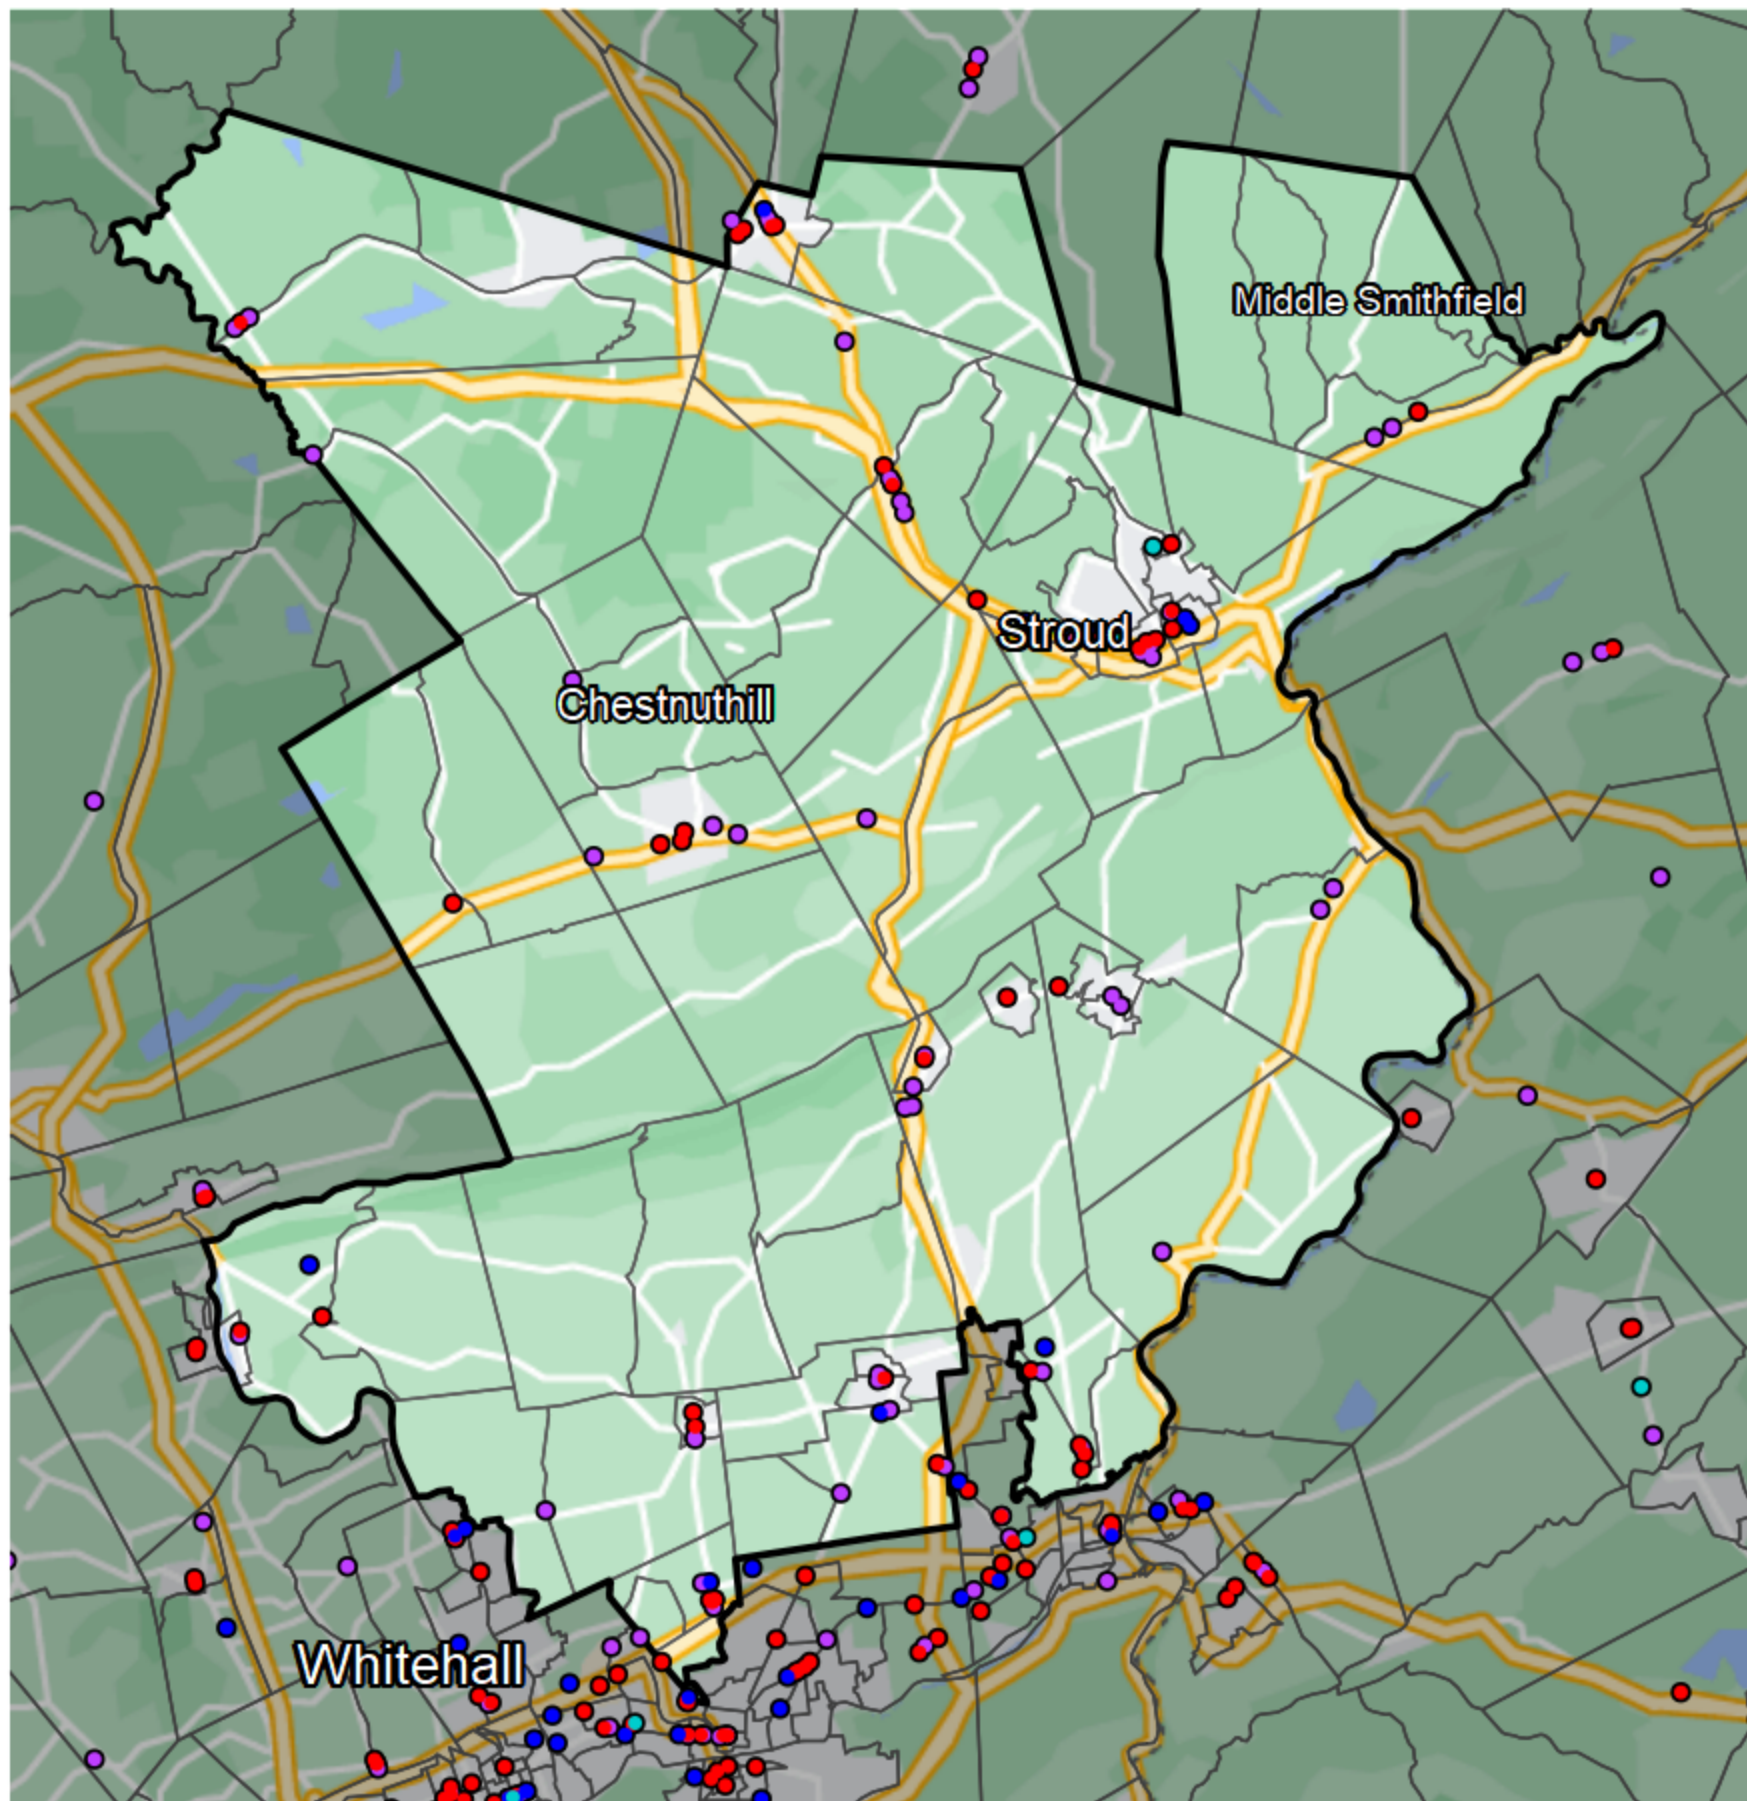

Pennsylvania - State Senate District 40

Banking Desert

■ No Branches within 10 Miles of Population Center

Financial Institutions

- Bank: 45
- Bank, Out-of-State: 40
- Credit Union: 9
- Credit Union, Out-of-State: 2