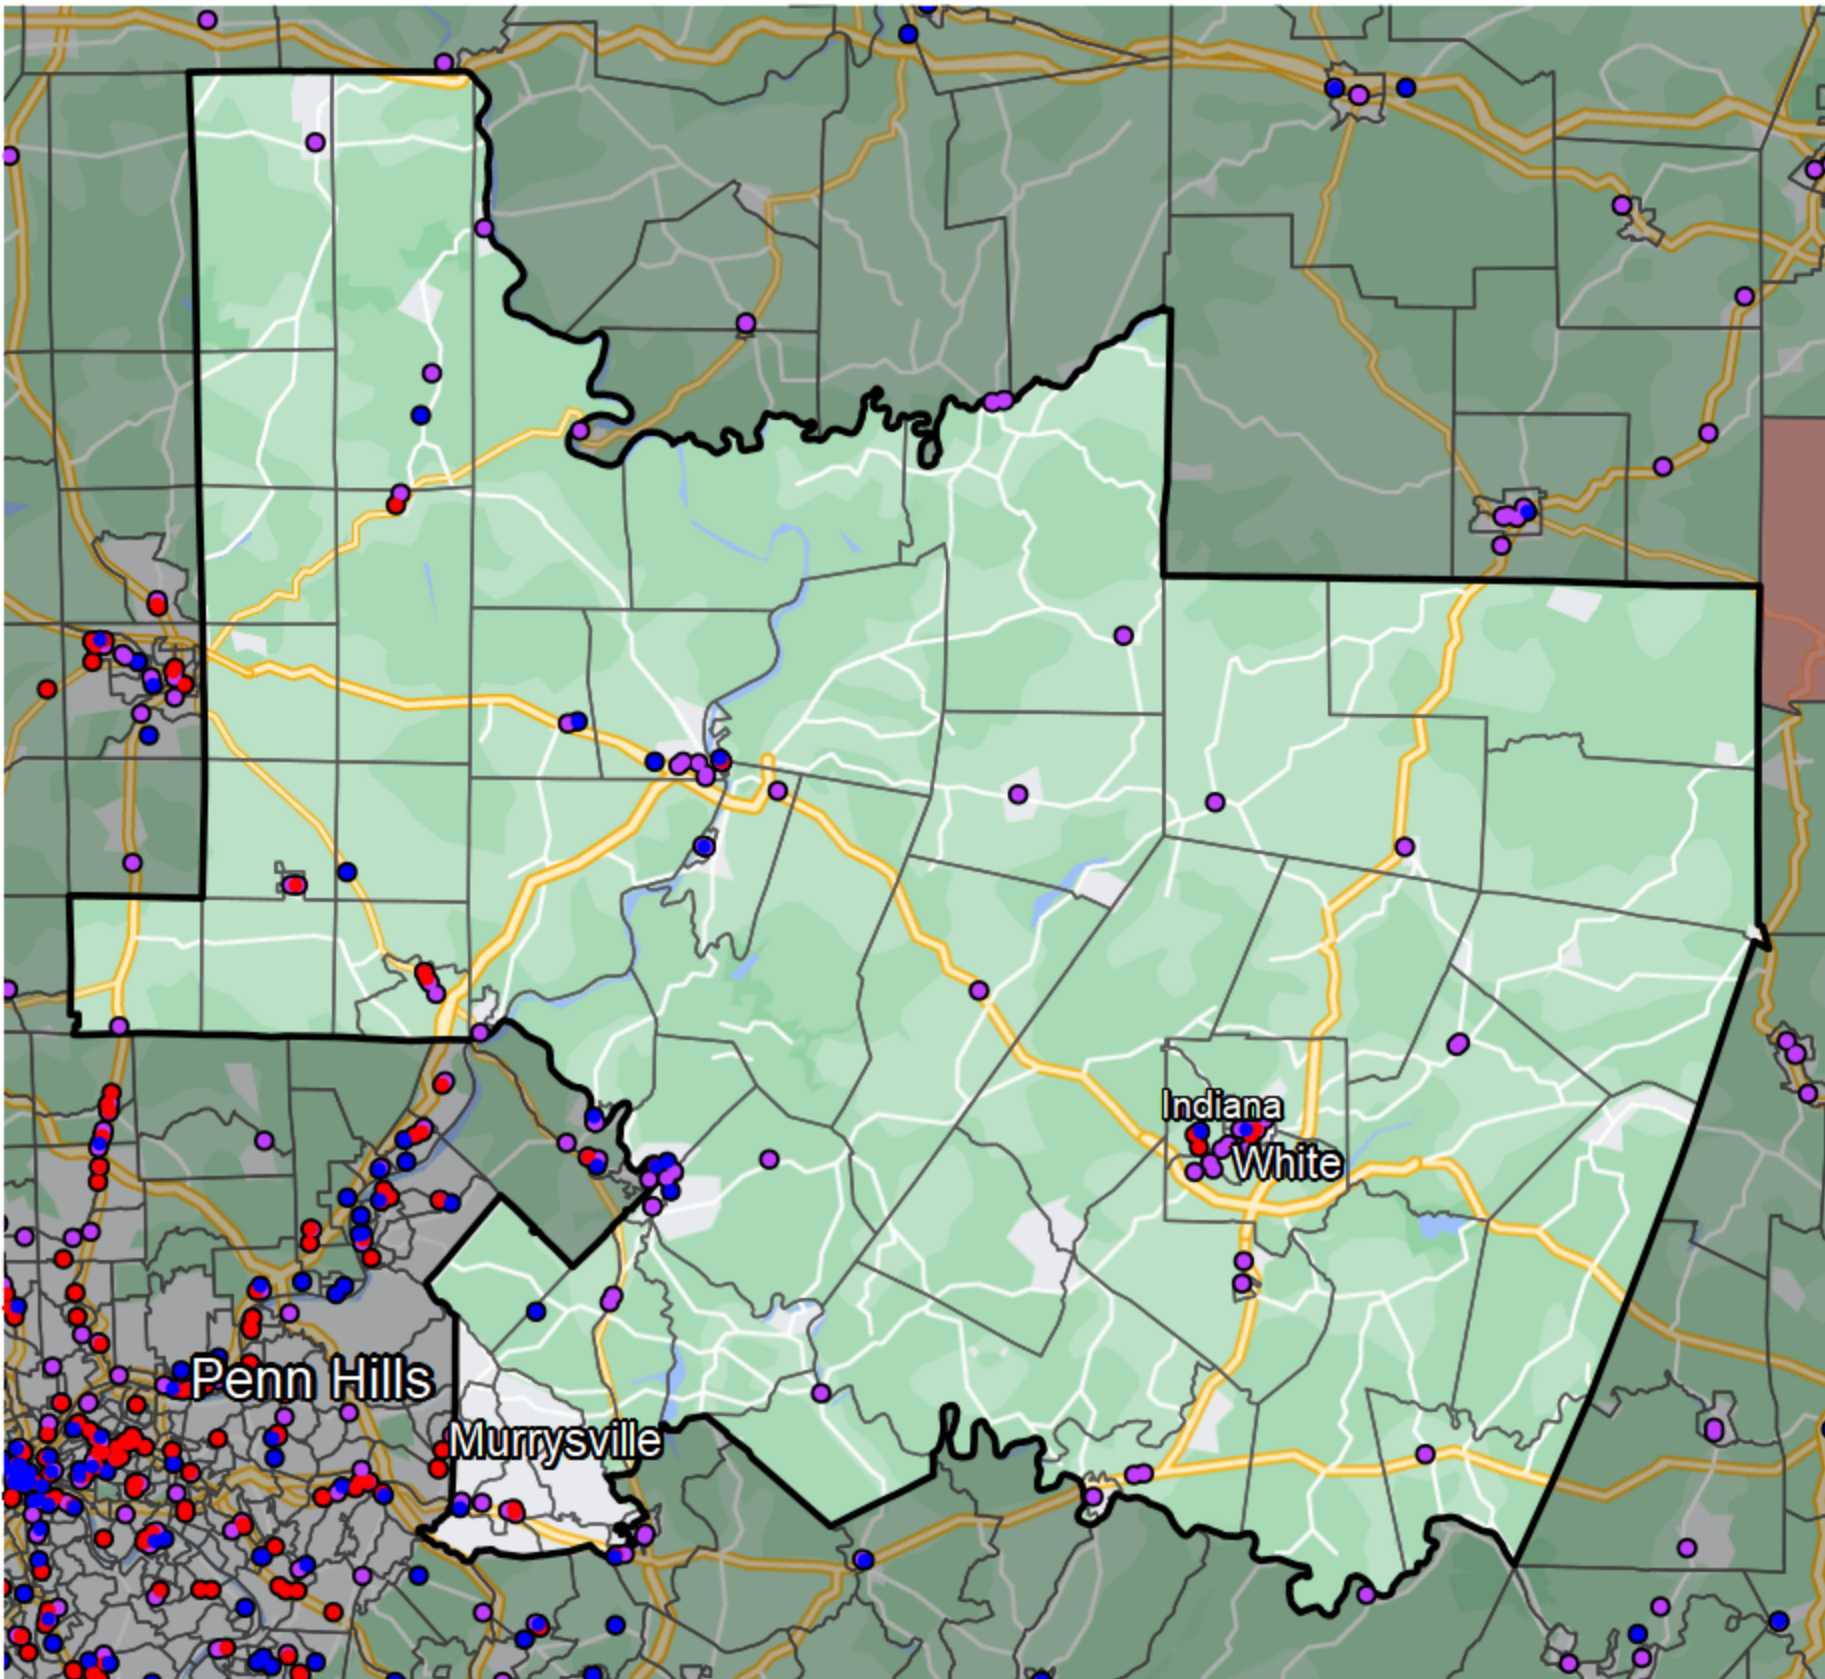

Pennsylvania - State Senate District 41

Banking Desert

No Branches within 10 Miles of Population Center

Financial Institutions

- Bank: 66
- Bank, Out-of-State: 12
- Credit Union: 14
- Credit Union, Out-of-State: 0