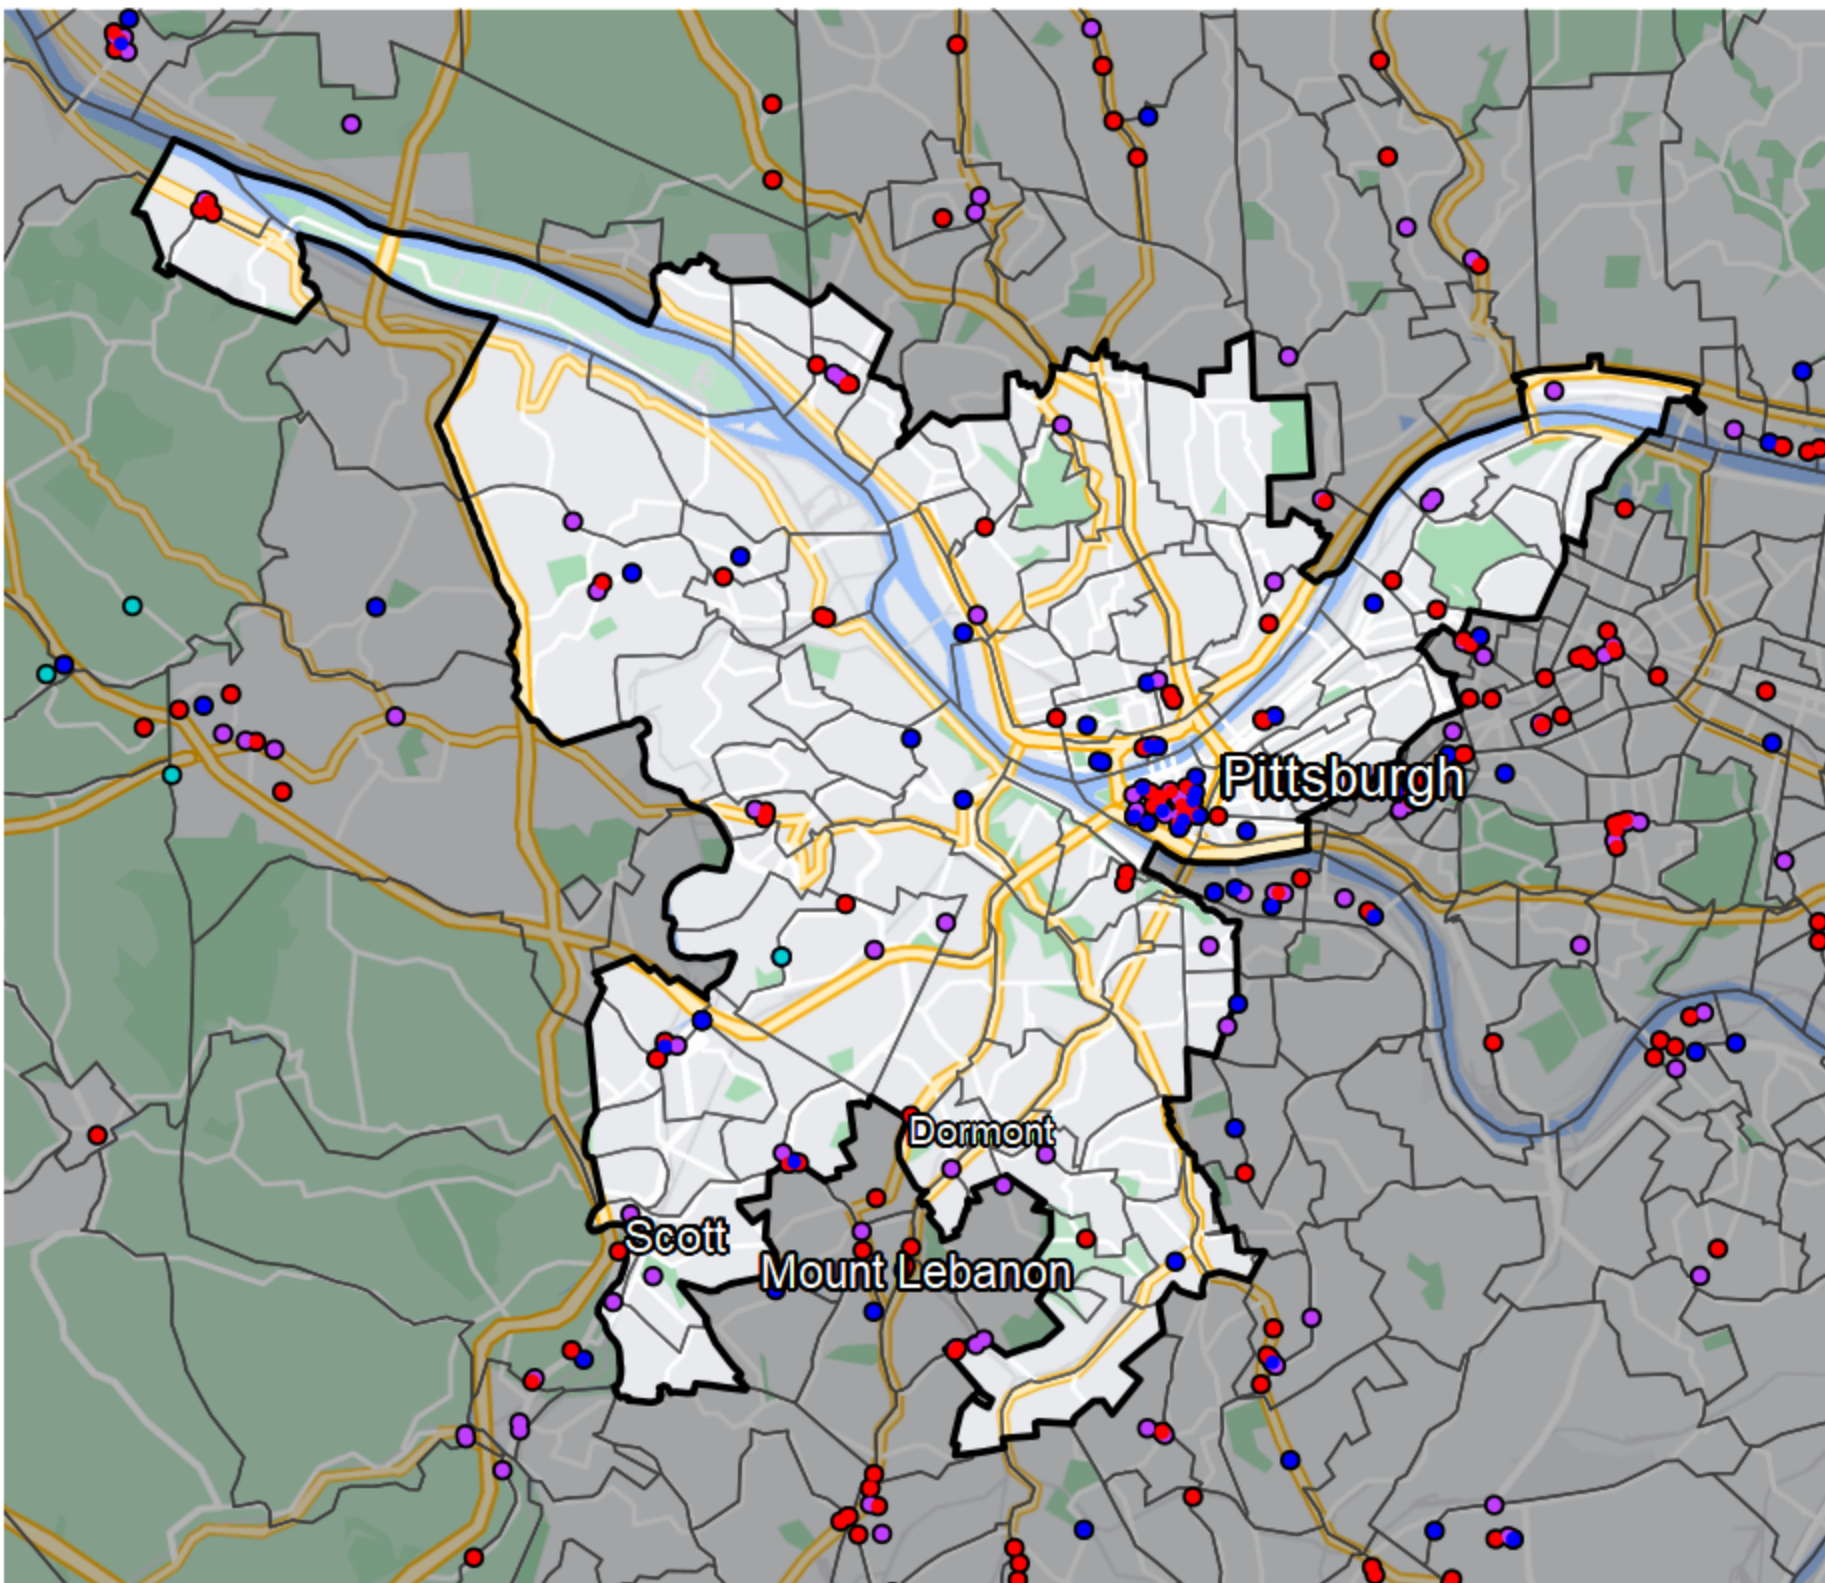

Pennsylvania - State Senate District 42

Banking Desert
No Branches within 10 Miles of Population Center

Financial Institutions

- Bank: 43
- Bank, Out-of-State: 55
- Credit Union: 33
- Credit Union, Out-of-State: 1

Sources: NCUA, FDIC, UW-Madison Population Lab, CDFI, US Census, Google Maps, CUNA