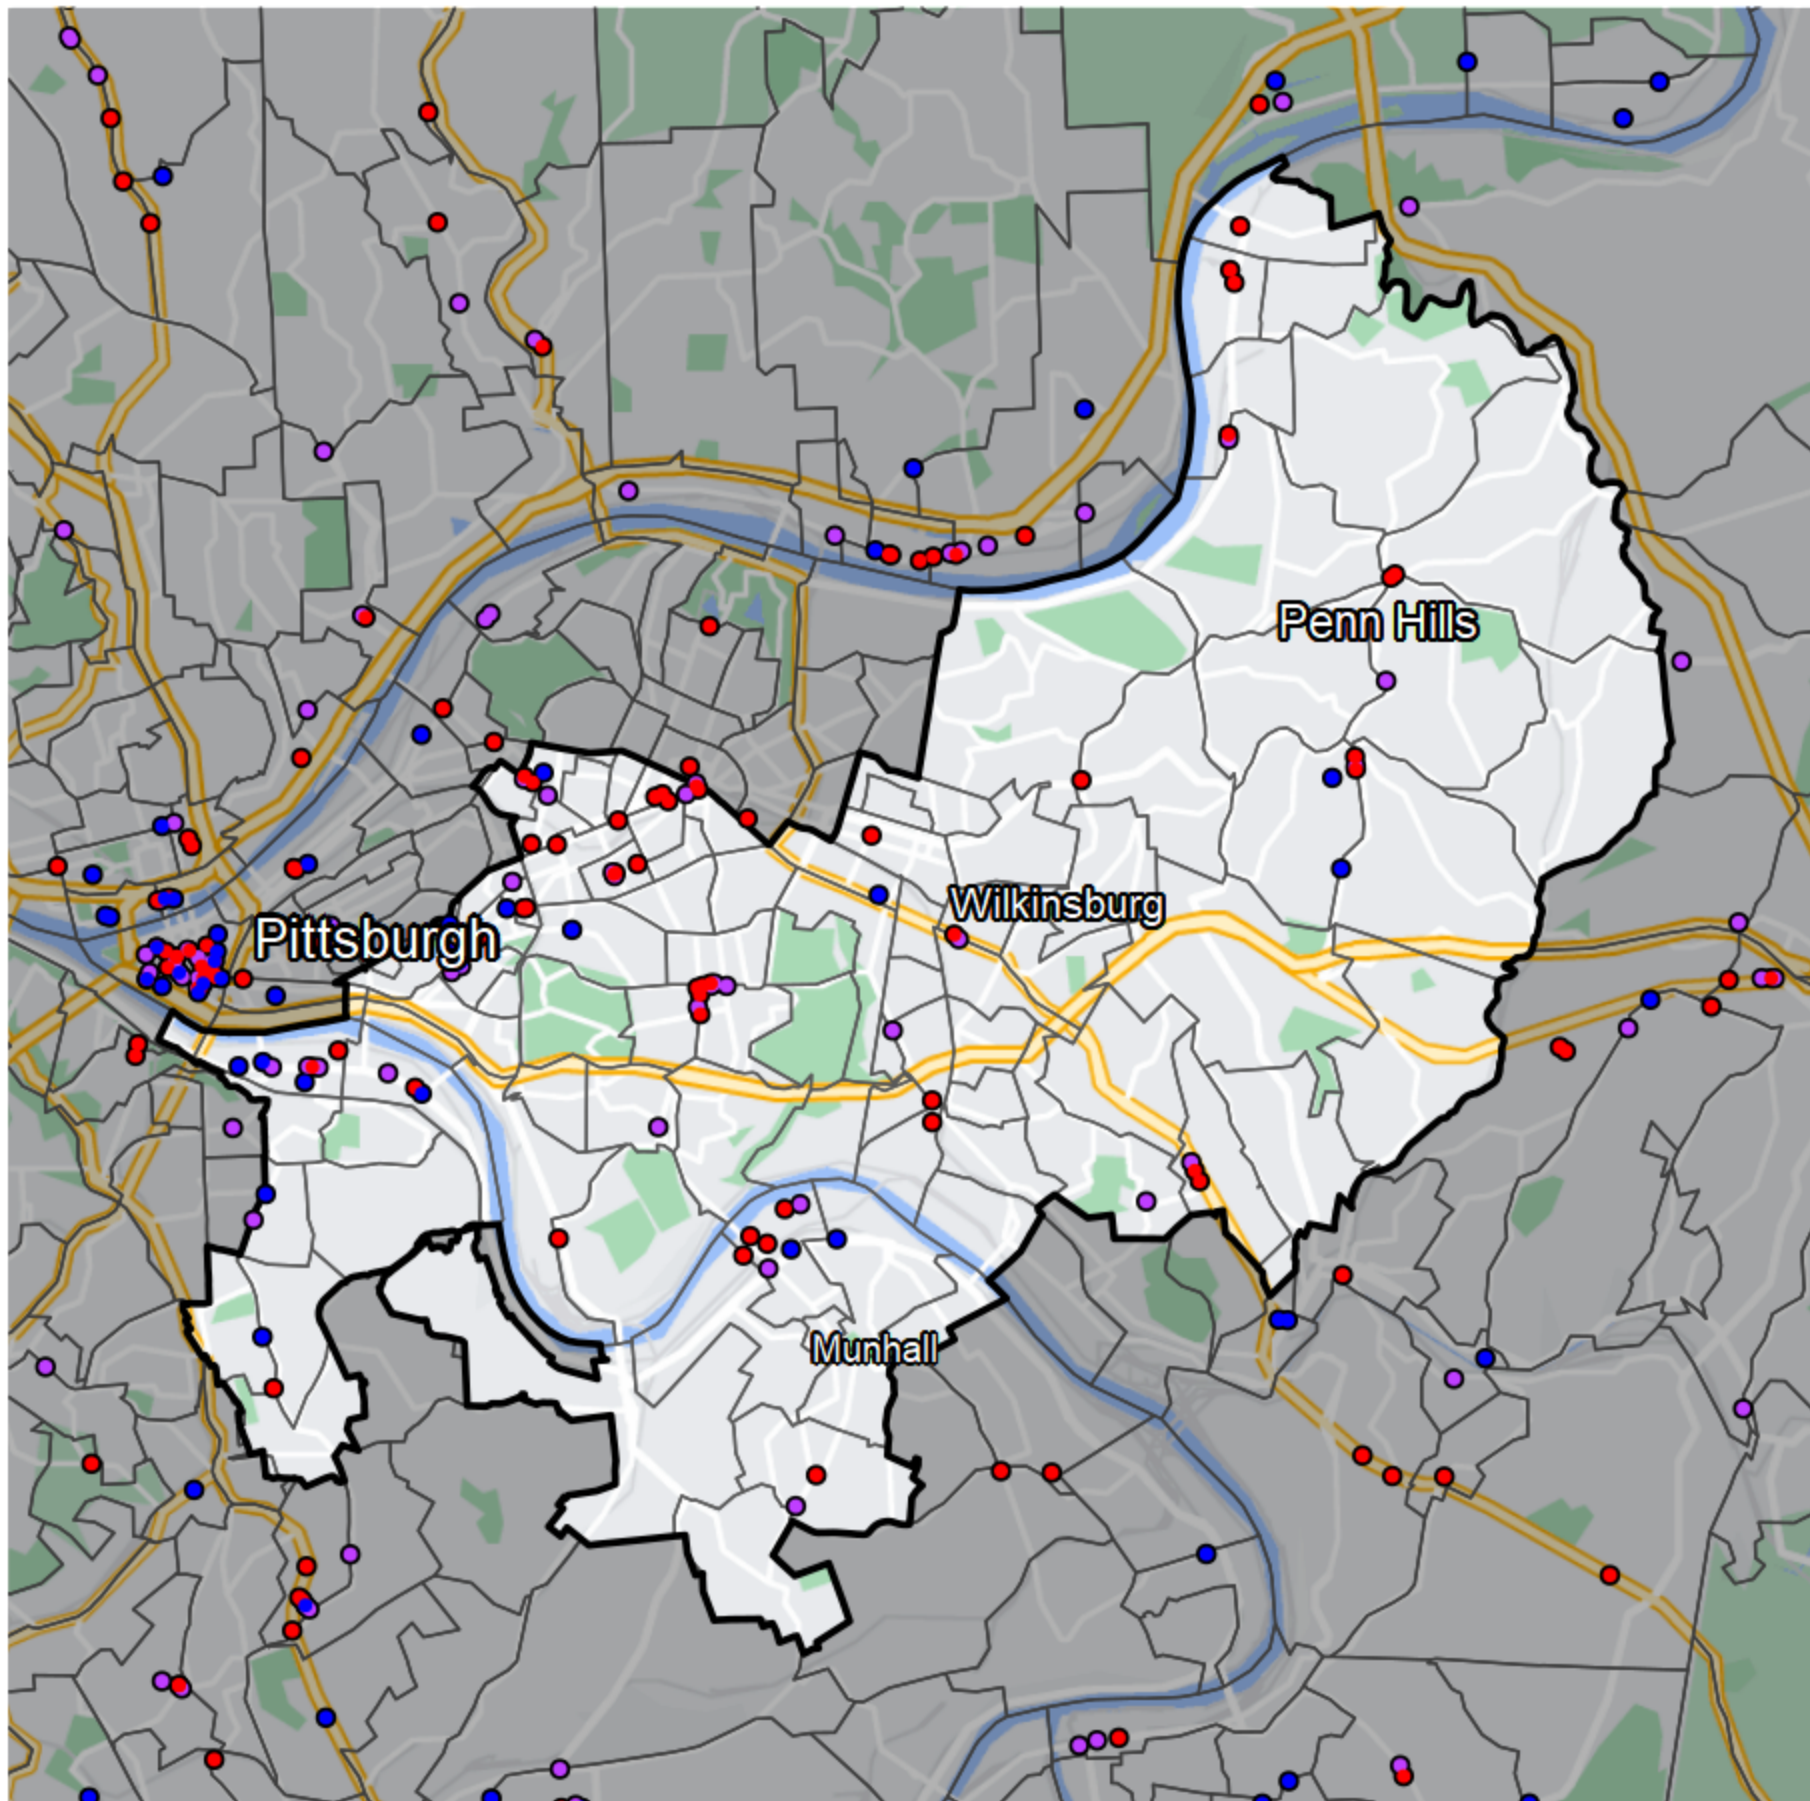

Pennsylvania - State Senate District 43

Banking Desert

No Branches within 10 Miles of Population Center

Financial Institutions

- Bank: 29
- Bank, Out-of-State: 49
- Credit Union: 16
- Credit Union, Out-of-State: 0