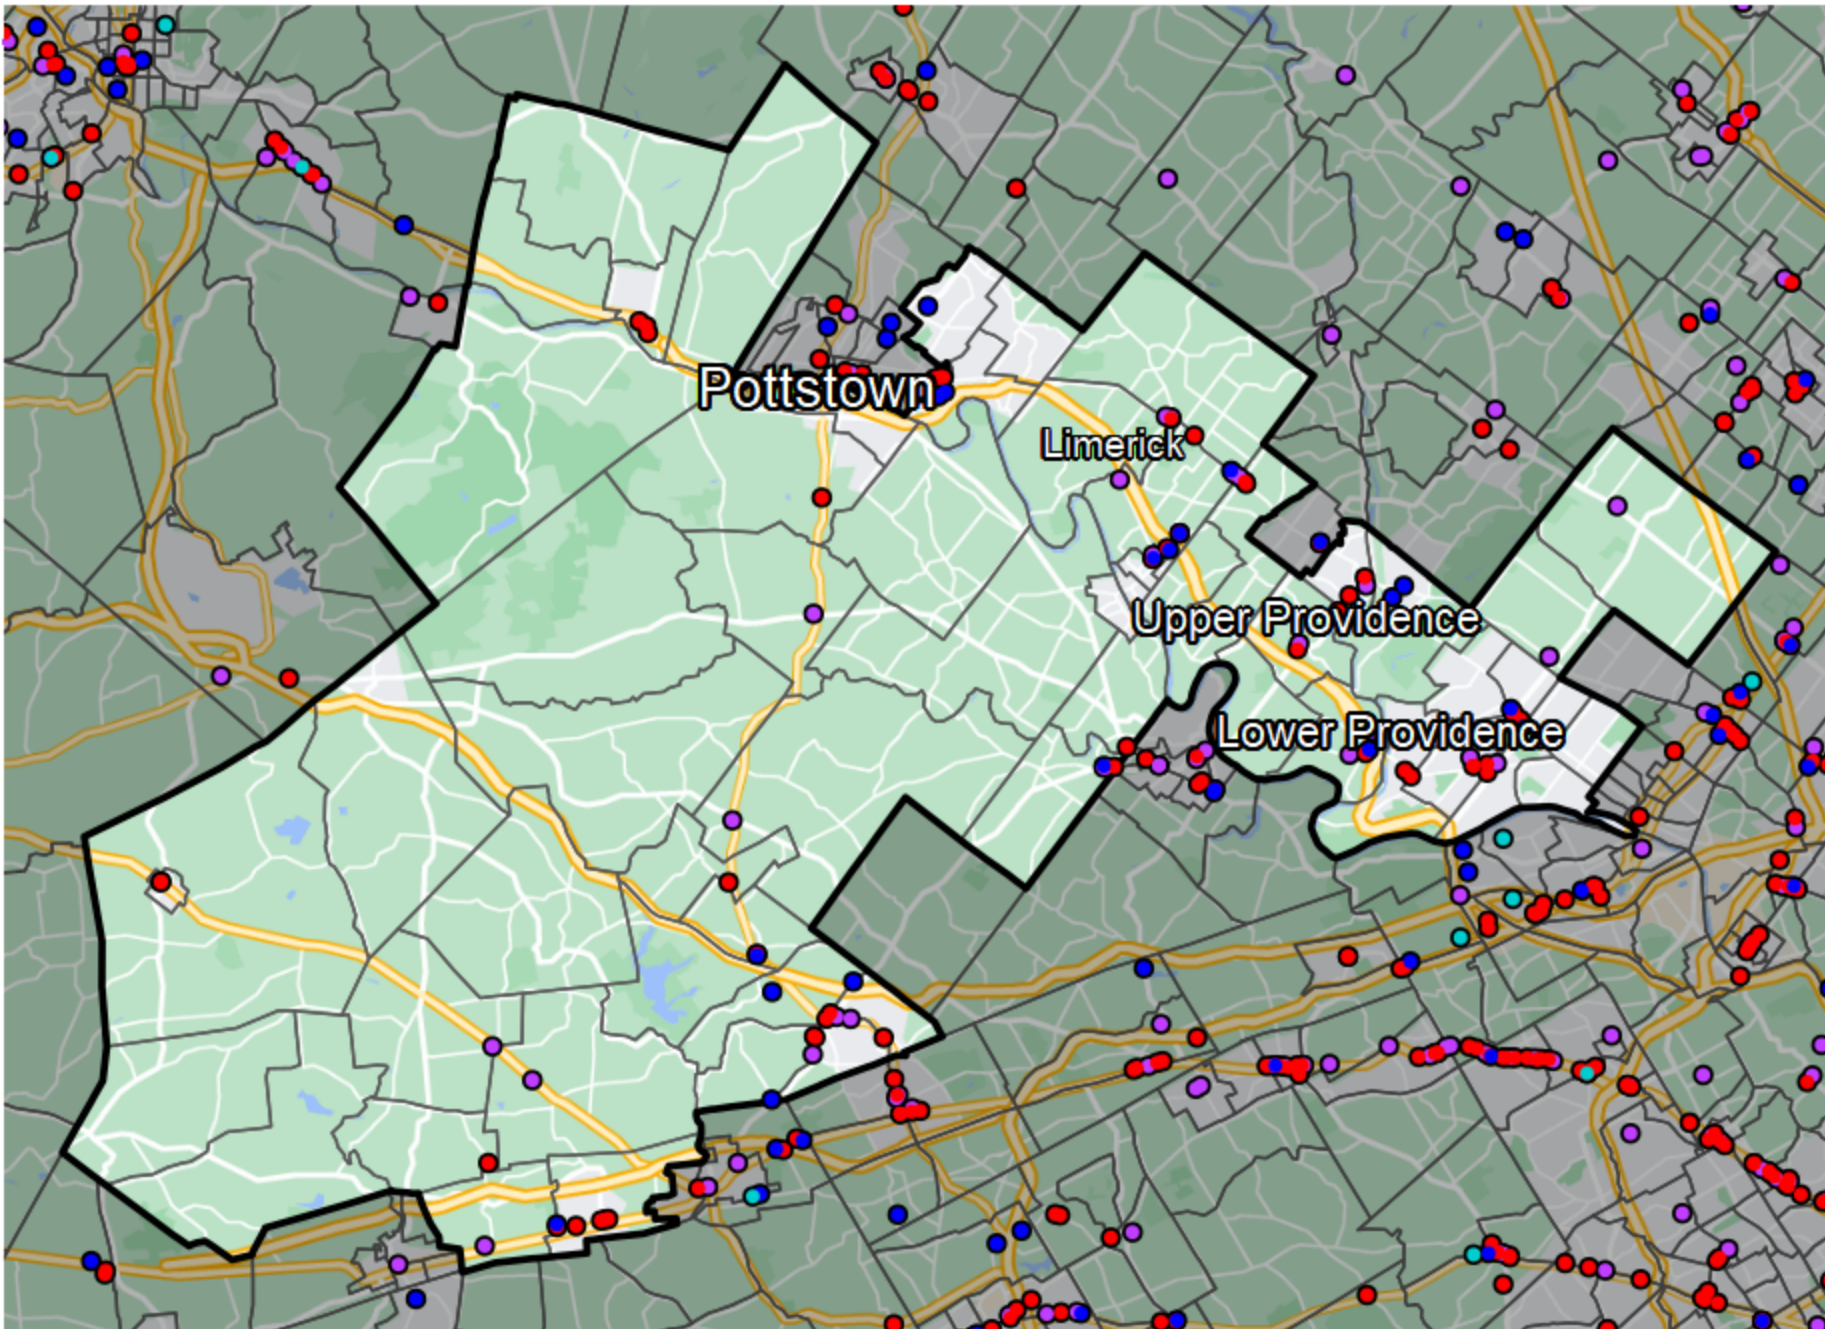

Pennsylvania - State Senate District 44

Banking Desert

No Branches within 10 Miles of Population Center

Financial Institutions

- Bank: 25
- Bank, Out-of-State: 43
- Credit Union: 18
- Credit Union, Out-of-State: 0