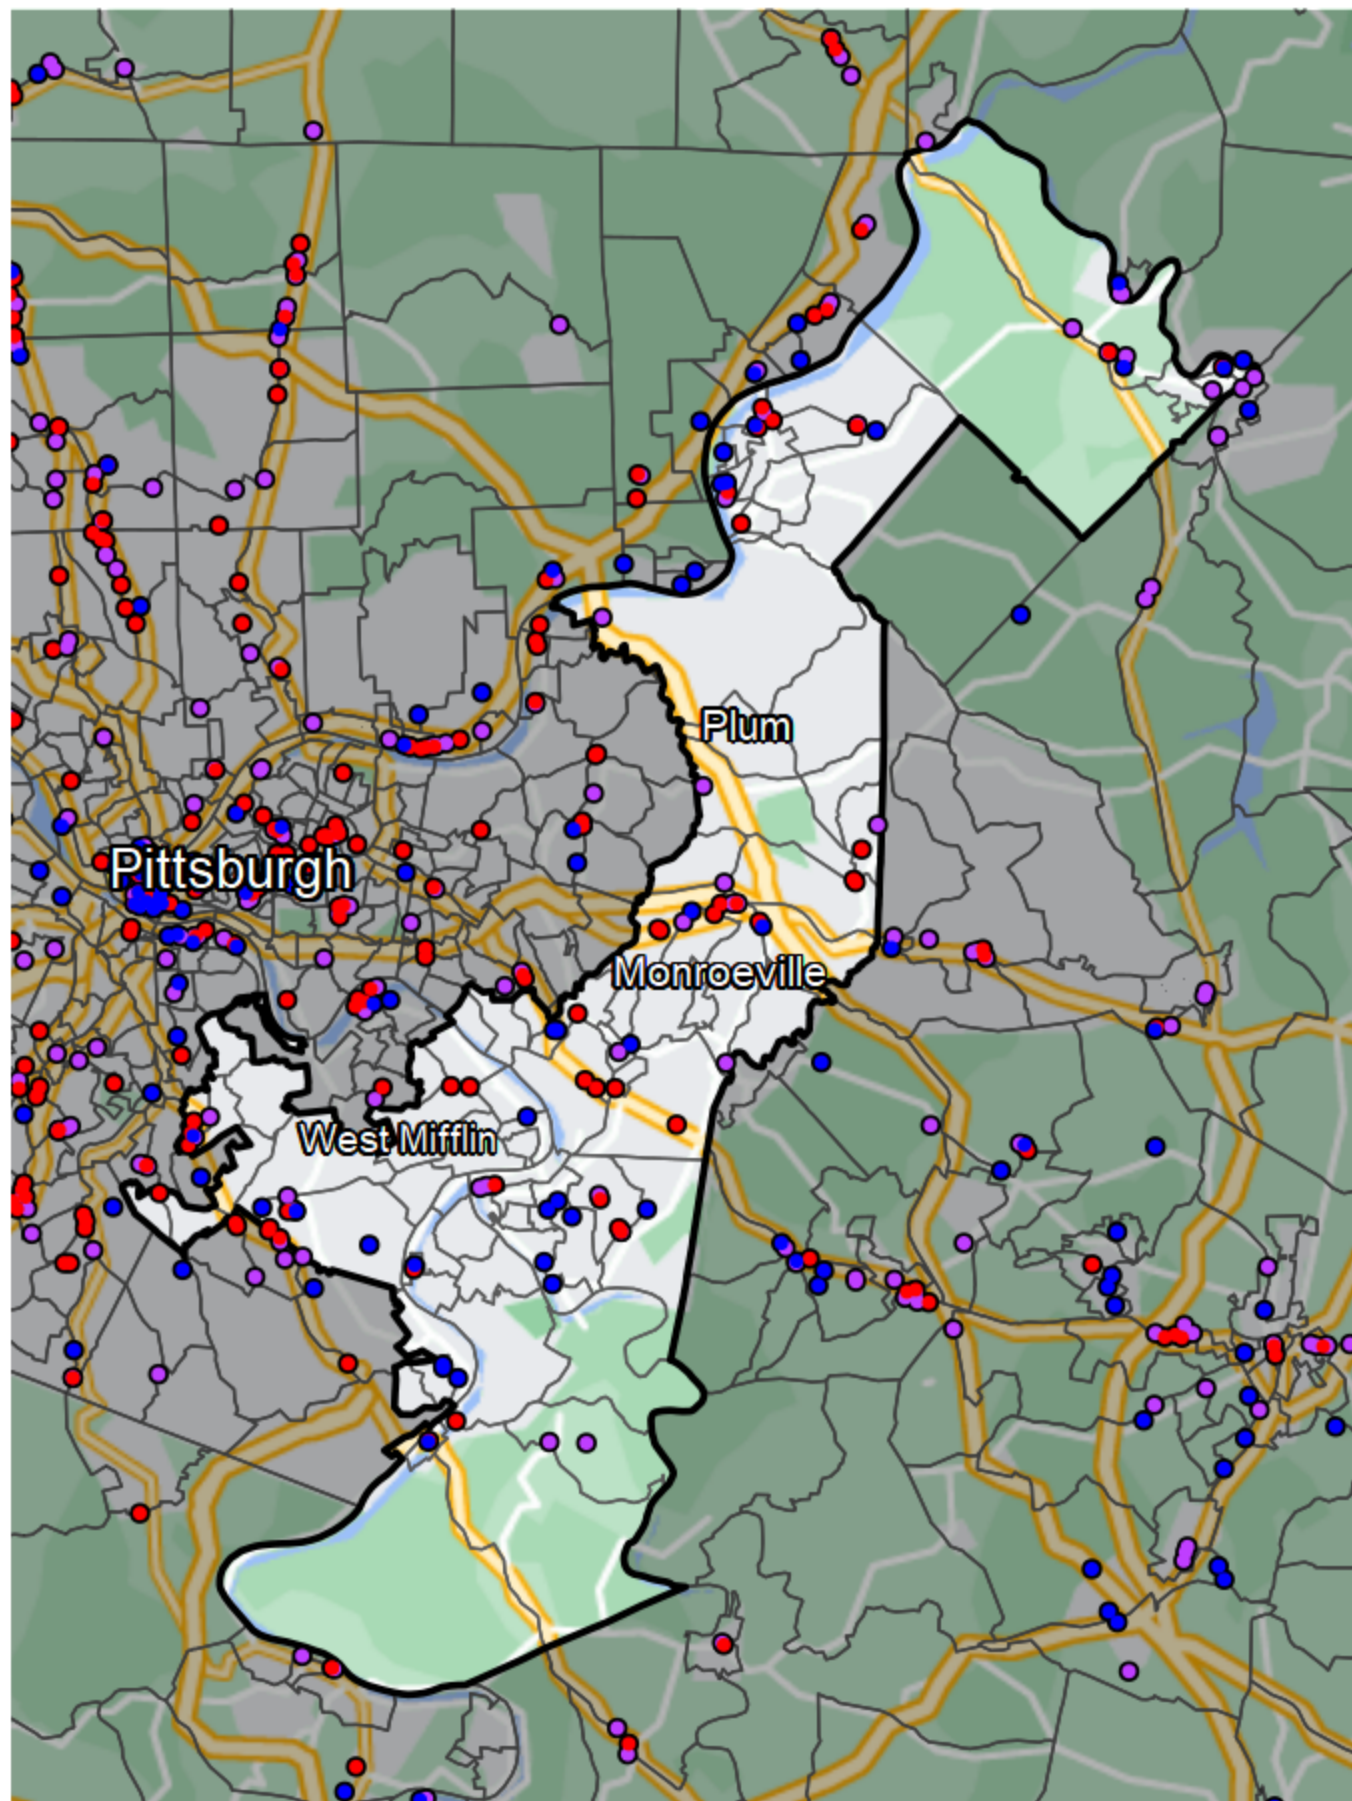

Pennsylvania - State Senate District 45

Banking Desert

■ No Branches within 10 Miles of Population Center

Financial Institutions

- Bank: 27
- Bank, Out-of-State: 38
- Credit Union: 29
- Credit Union, Out-of-State: 0