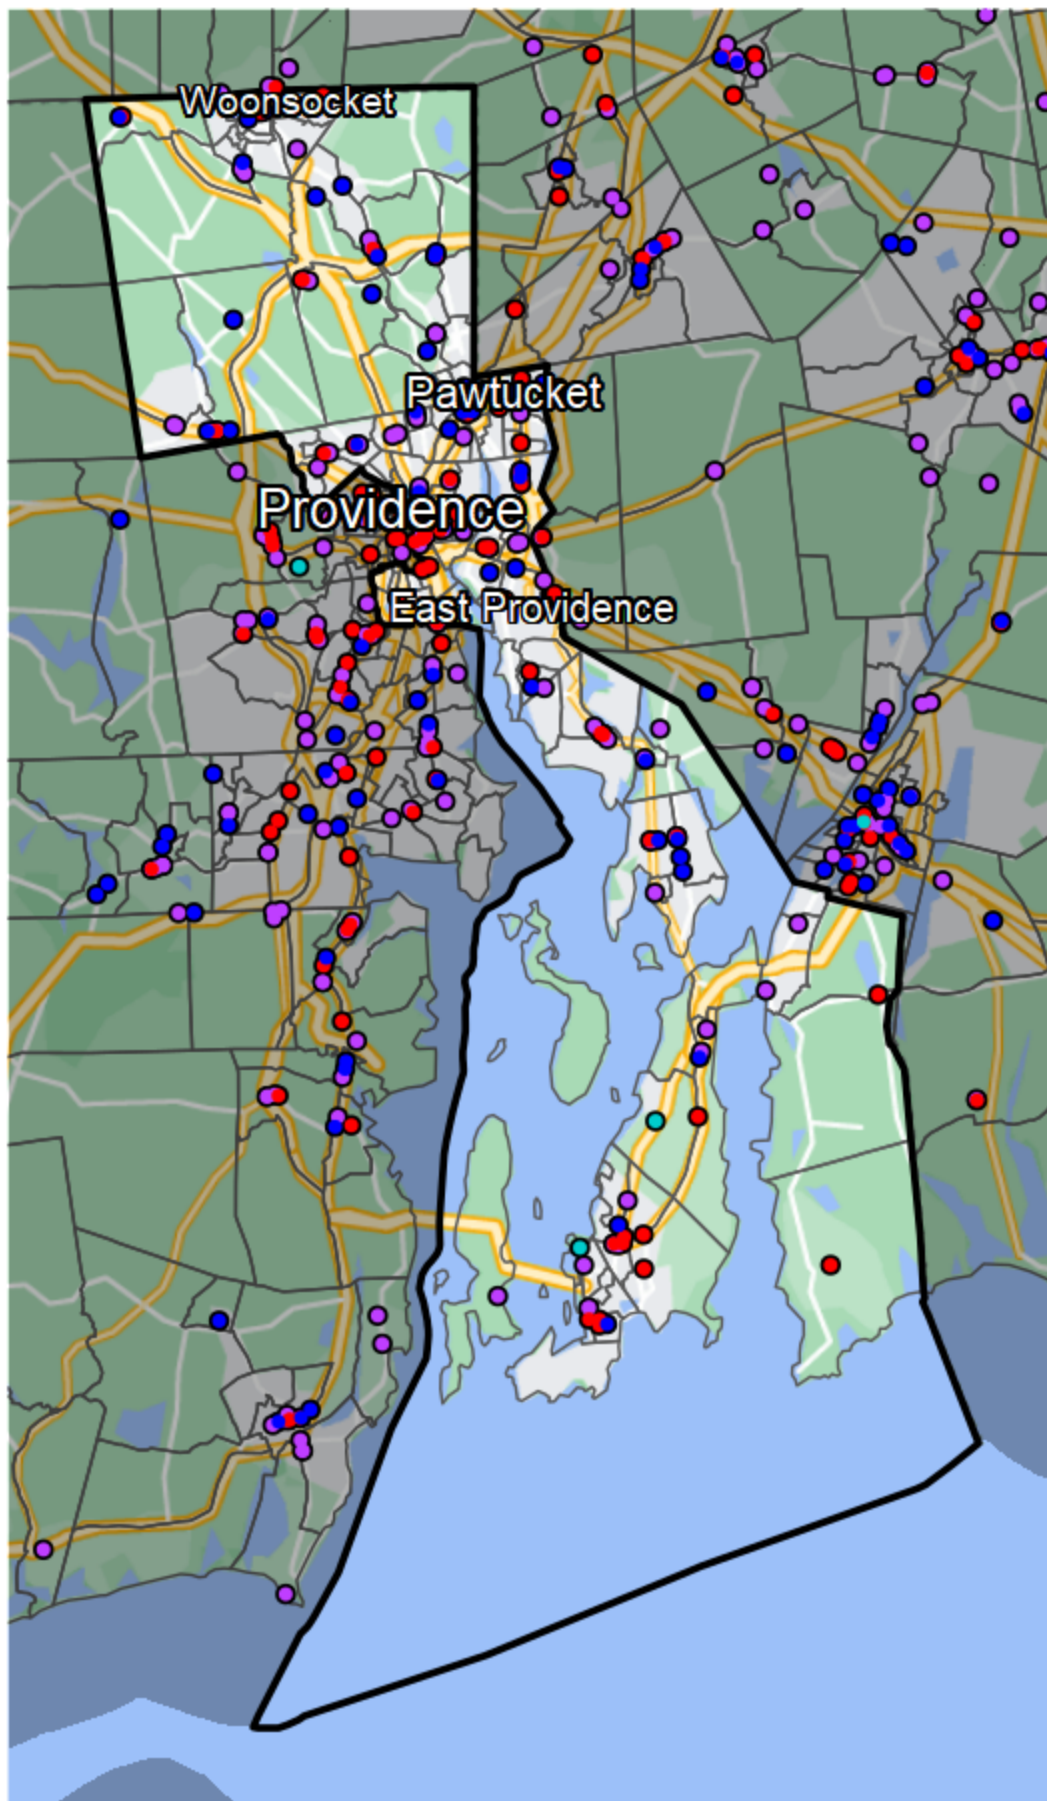

Rhode Island - Congressional District 1

Banking Desert

■ No Branches within 10 Miles of Population Center

Financial Institutions

- Bank: 58
- Bank, Out-of-State: 49
- Credit Union: 40
- Credit Union, Out-of-State: 2