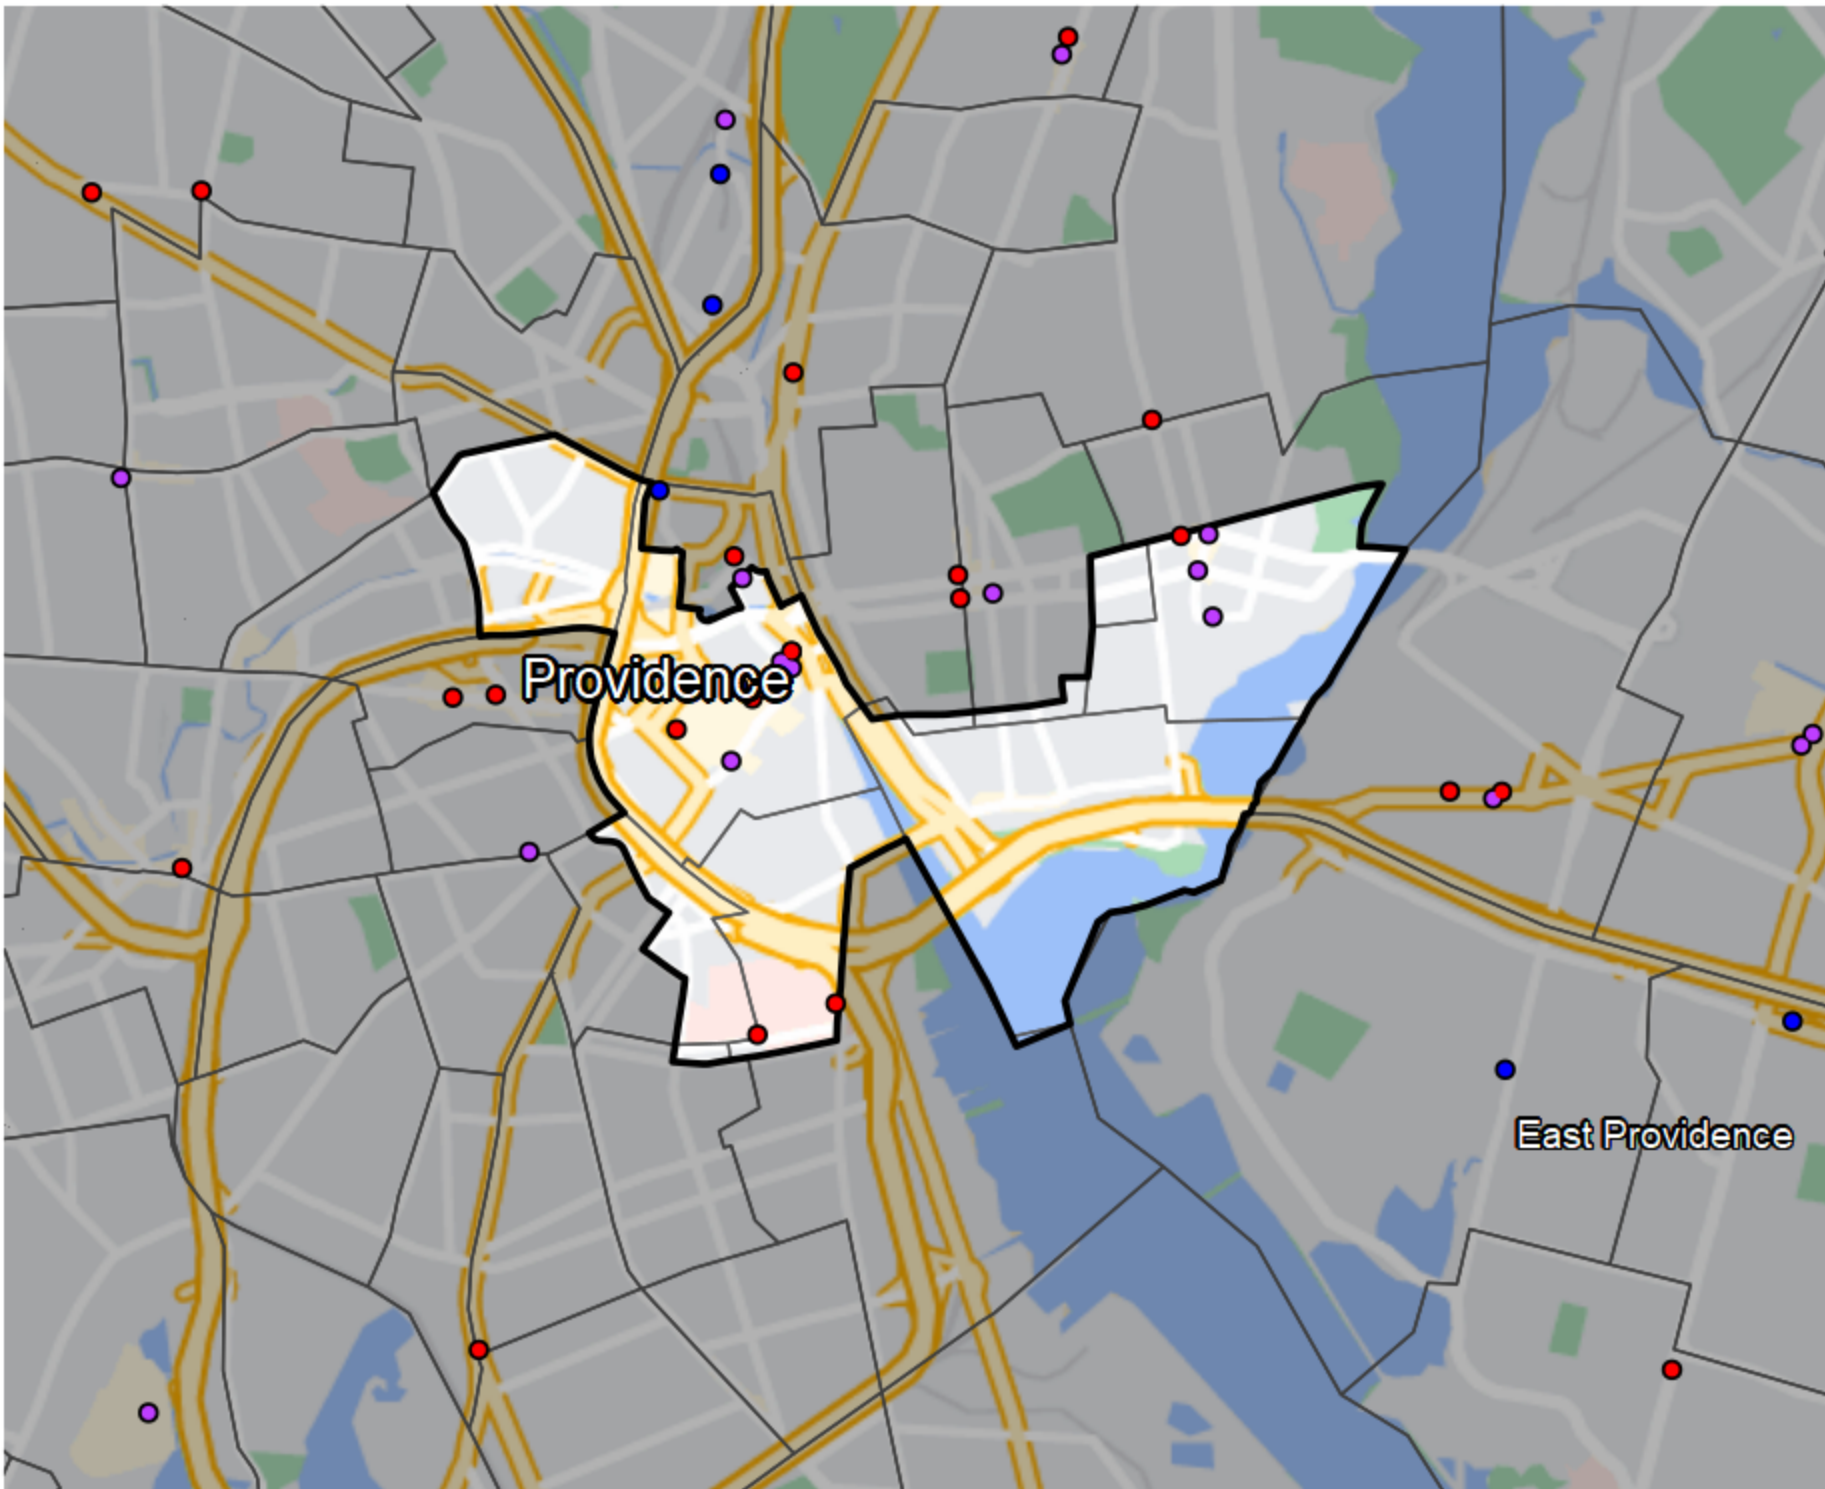

## Rhode Island - State House District 2

Banking Desert  
No Branches within 10 Miles  
of Population Center

Financial Institutions  
Bank: 10  
Bank, Out-of-State: 10  
Credit Union: 0  
Credit Union, Out-of-State: 0