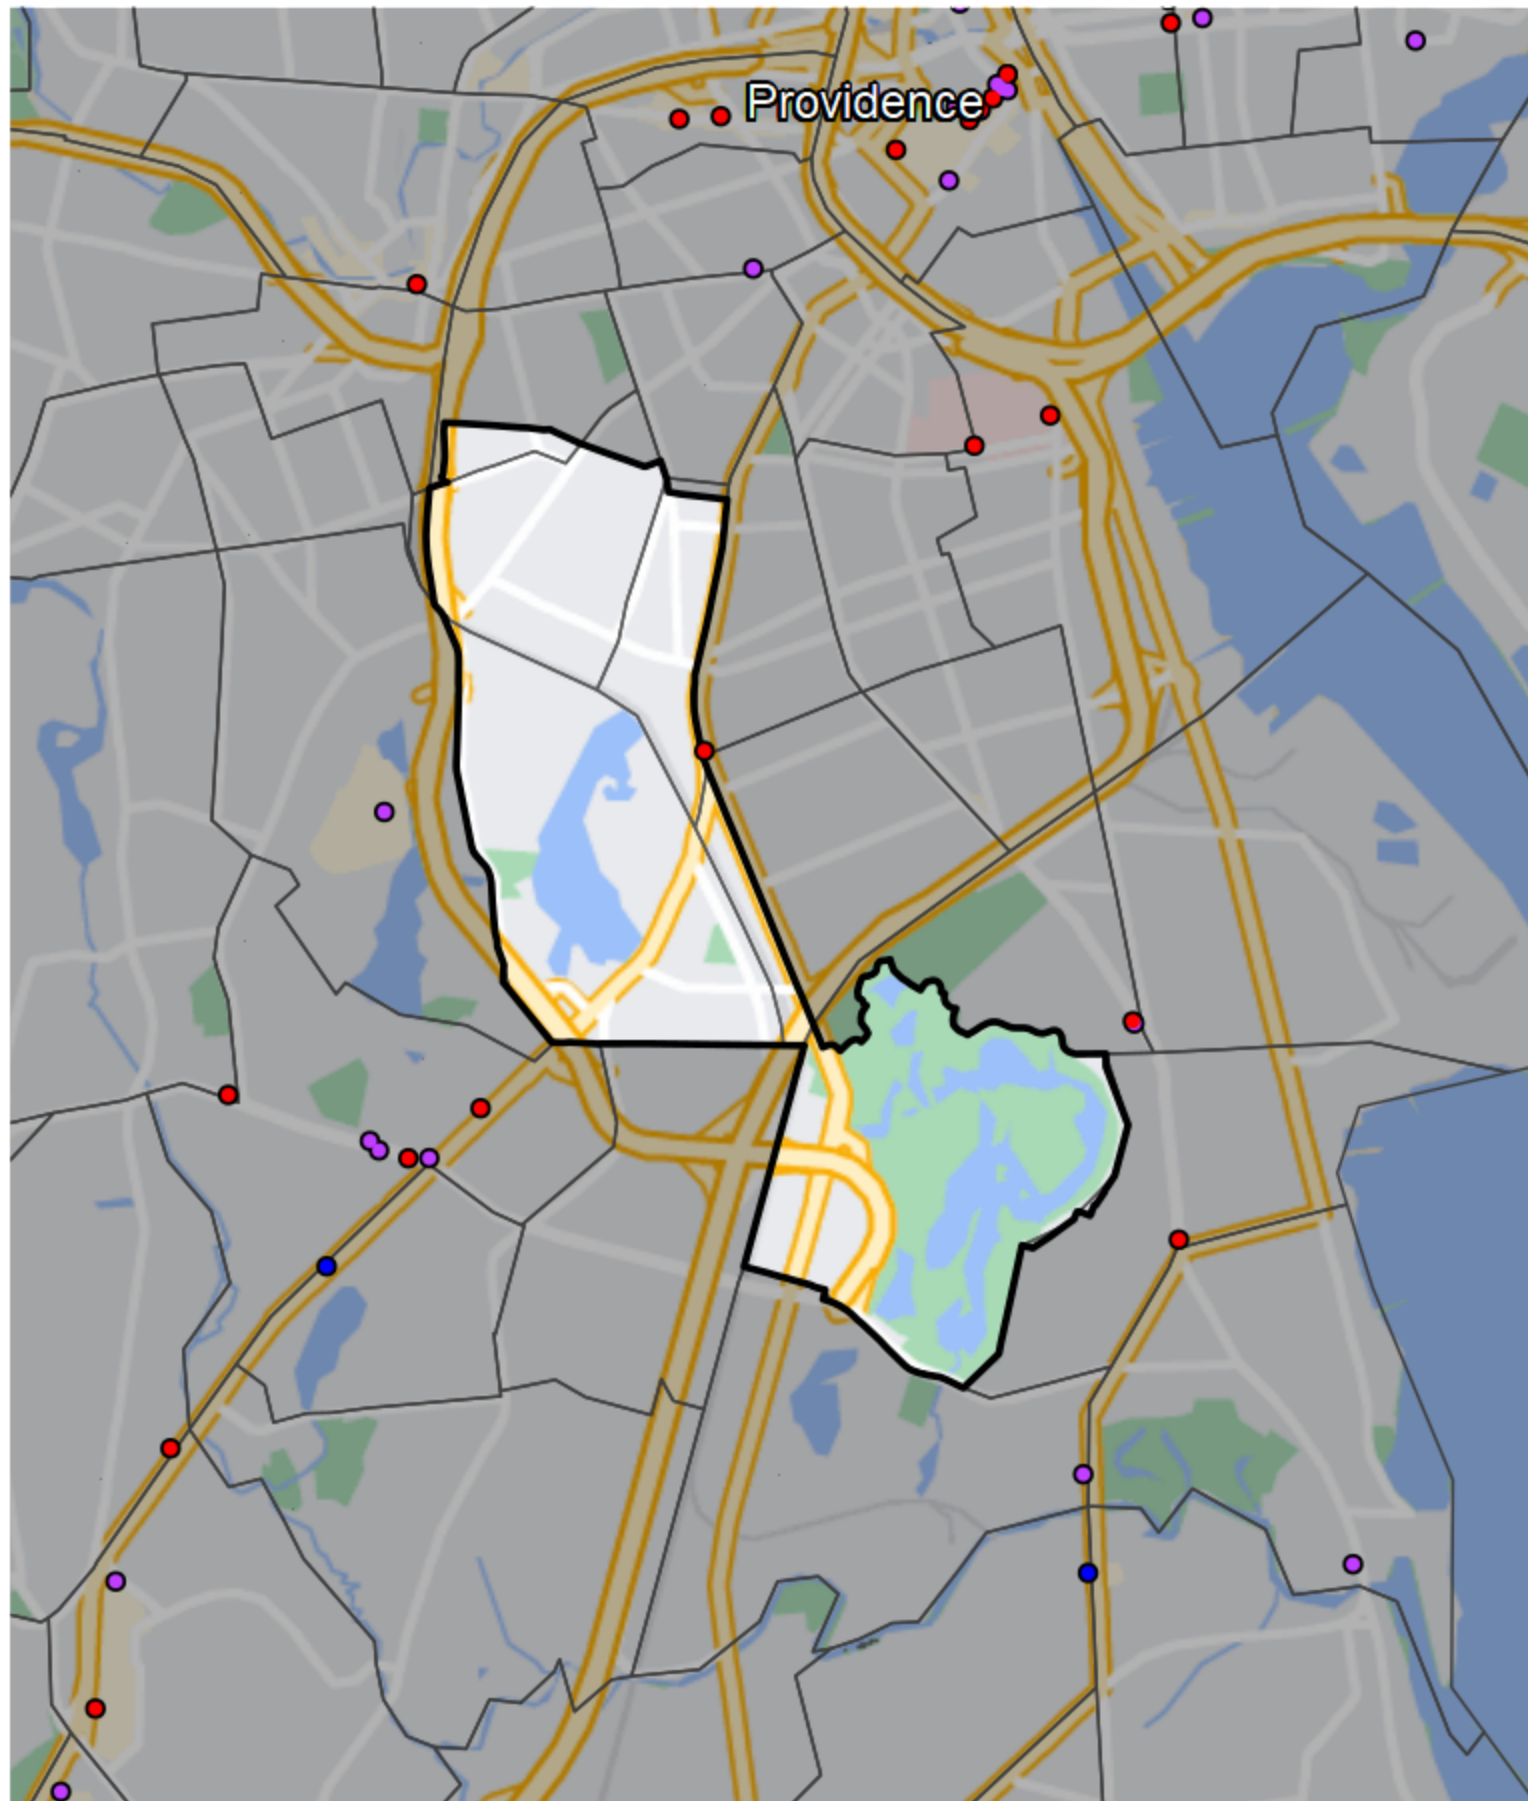

Rhode Island - State House District 10

Banking Desert

■ No Branches within 10 Miles of Population Center

Financial Institutions

- Bank: 0
- Bank, Out-of-State: 0
- Credit Union: 0
- Credit Union, Out-of-State: 0