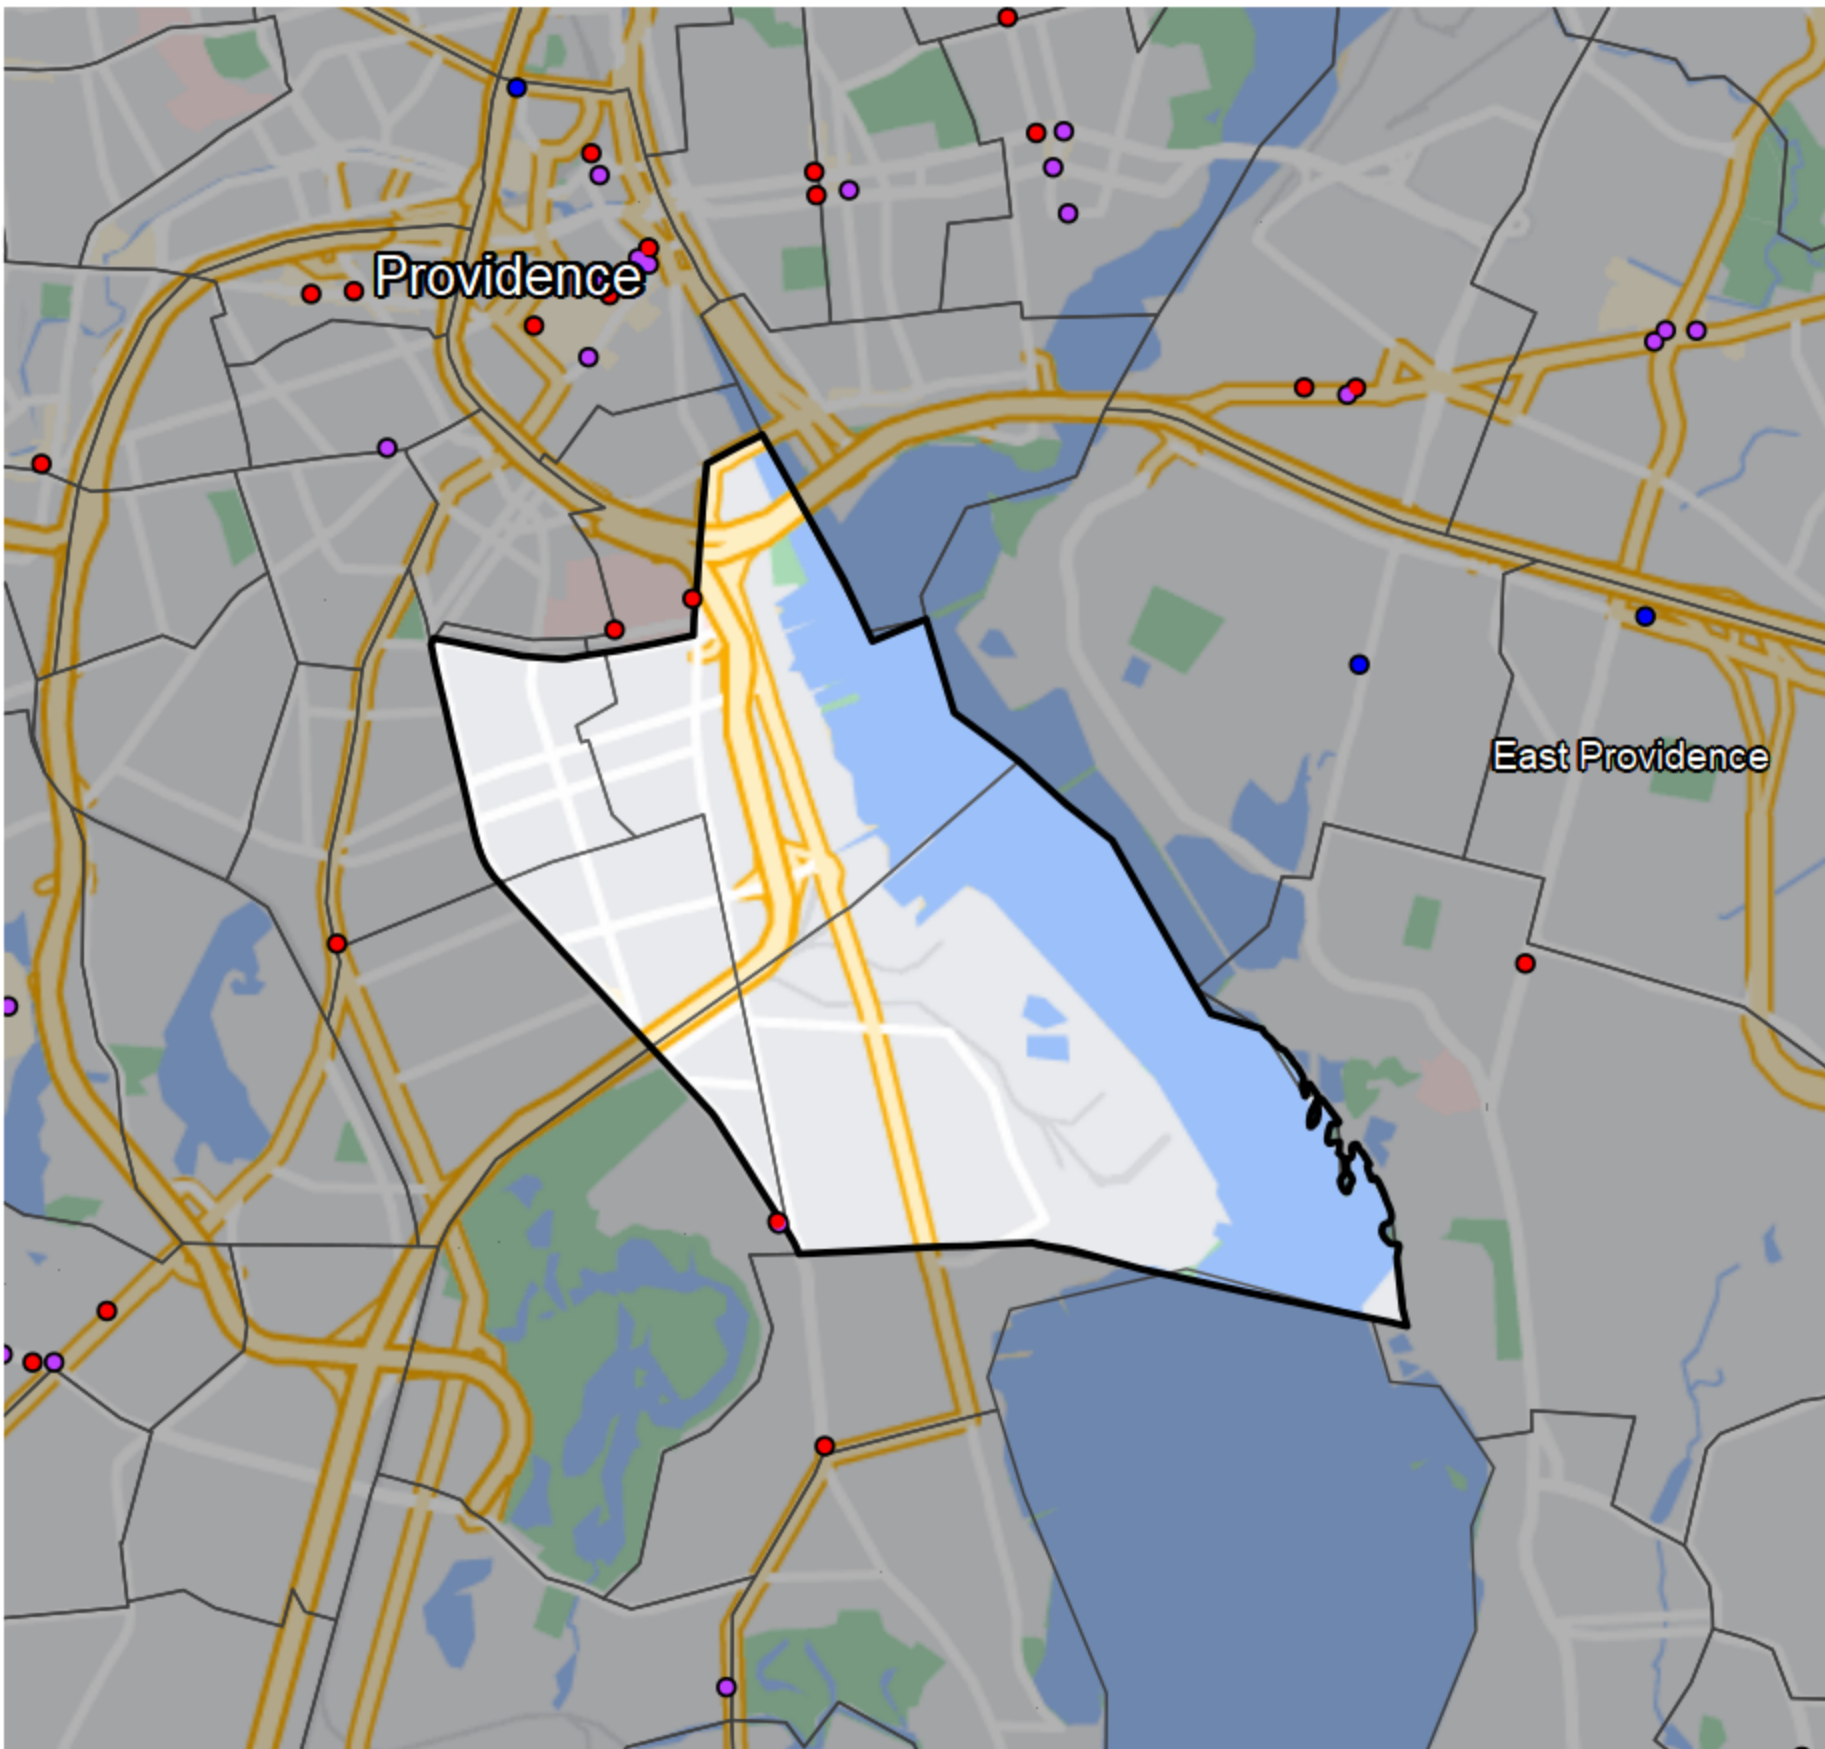

Rhode Island - State House District 12

Banking Desert

No Branches within 10 Miles of Population Center

Financial Institutions

- Bank: 0
- Bank, Out-of-State: 0
- Credit Union: 0
- Credit Union, Out-of-State: 0

Sources: NCUA, FDIC, UW-Madison Population Lab, CDFI, US Census, Google Maps, CUNA