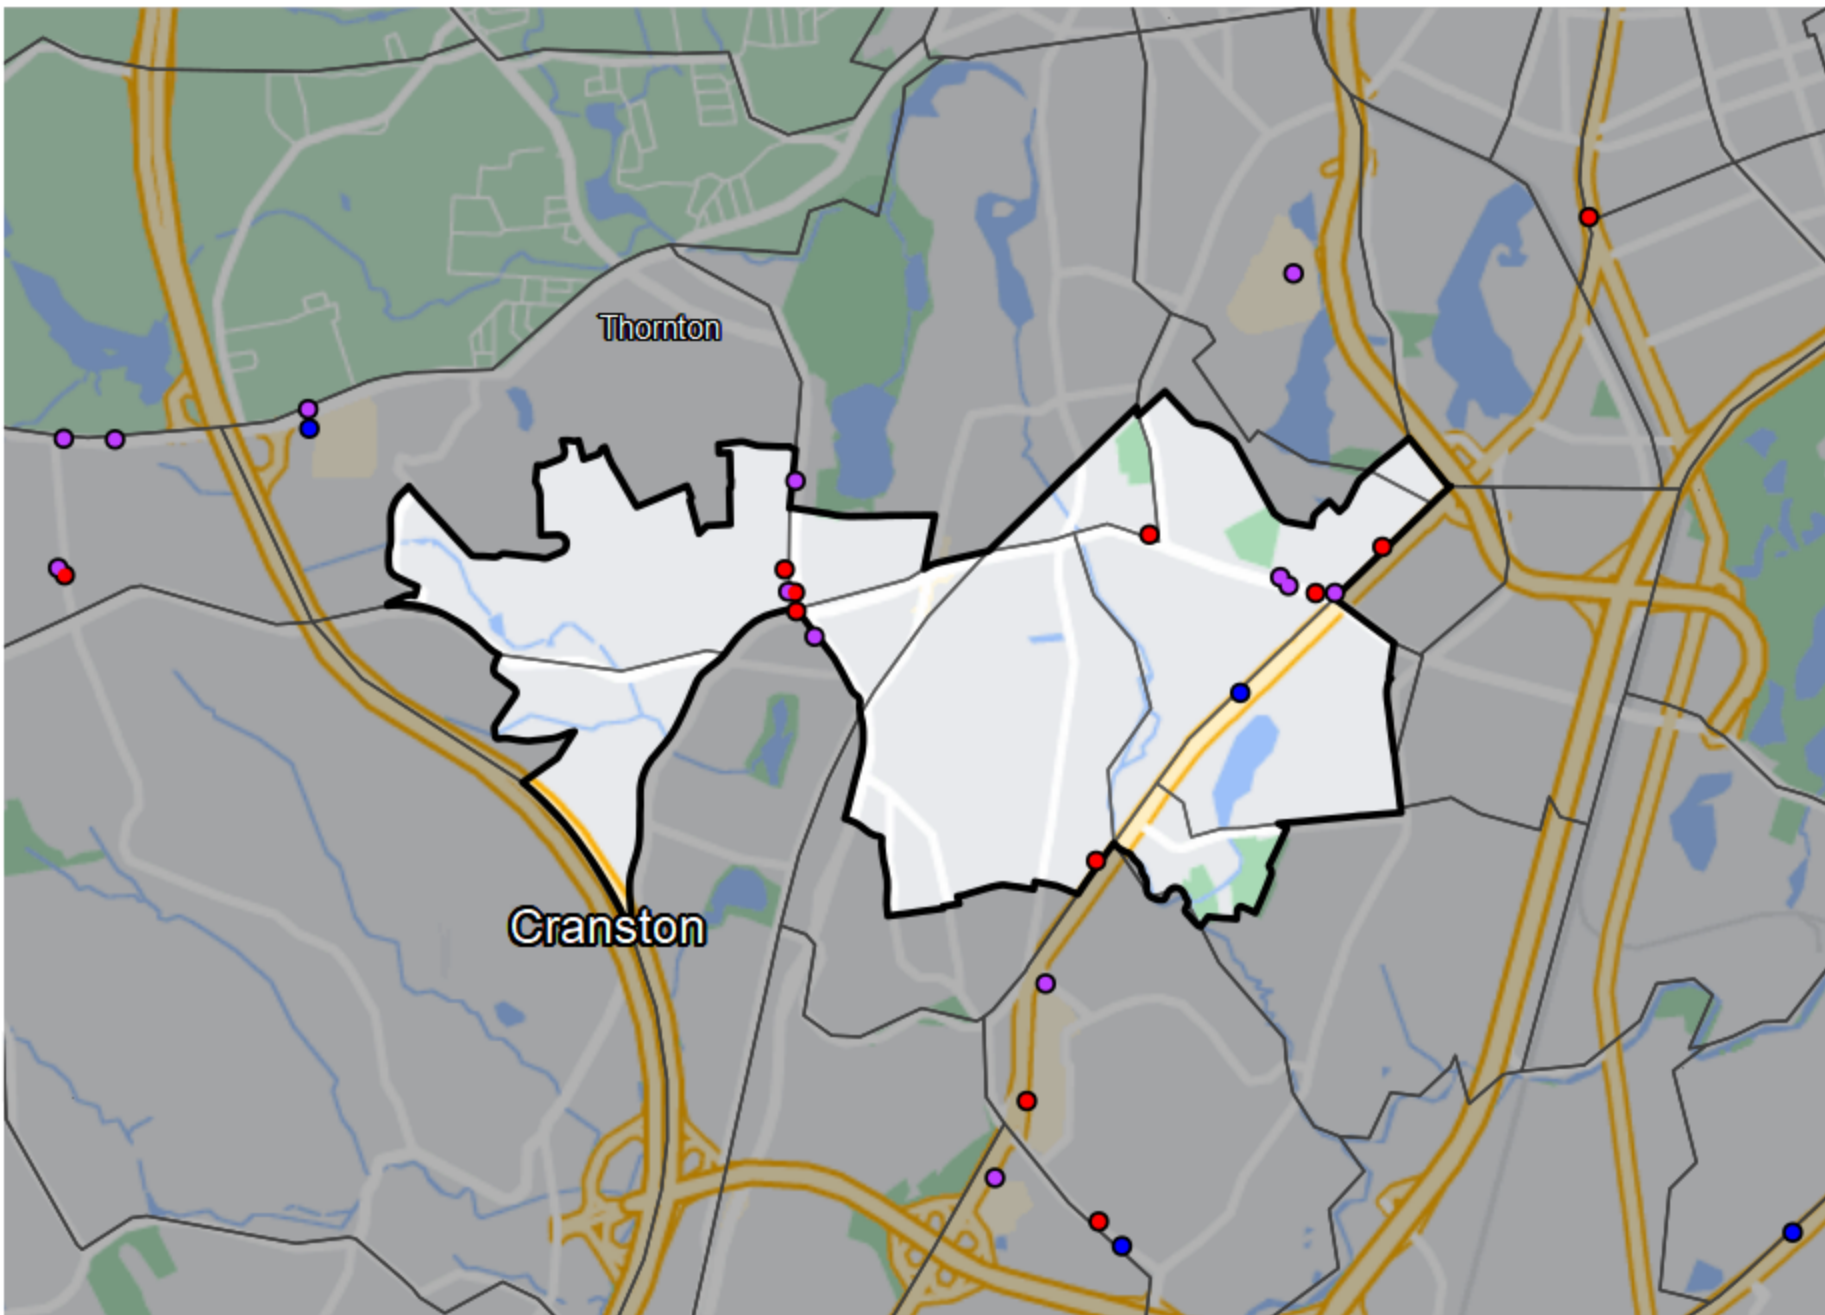

Rhode Island - State House District 17

Banking Desert

■ No Branches within 10 Miles of Population Center

Financial Institutions

- Bank: 4
- Bank, Out-of-State: 6
- Credit Union: 1
- Credit Union, Out-of-State: 0