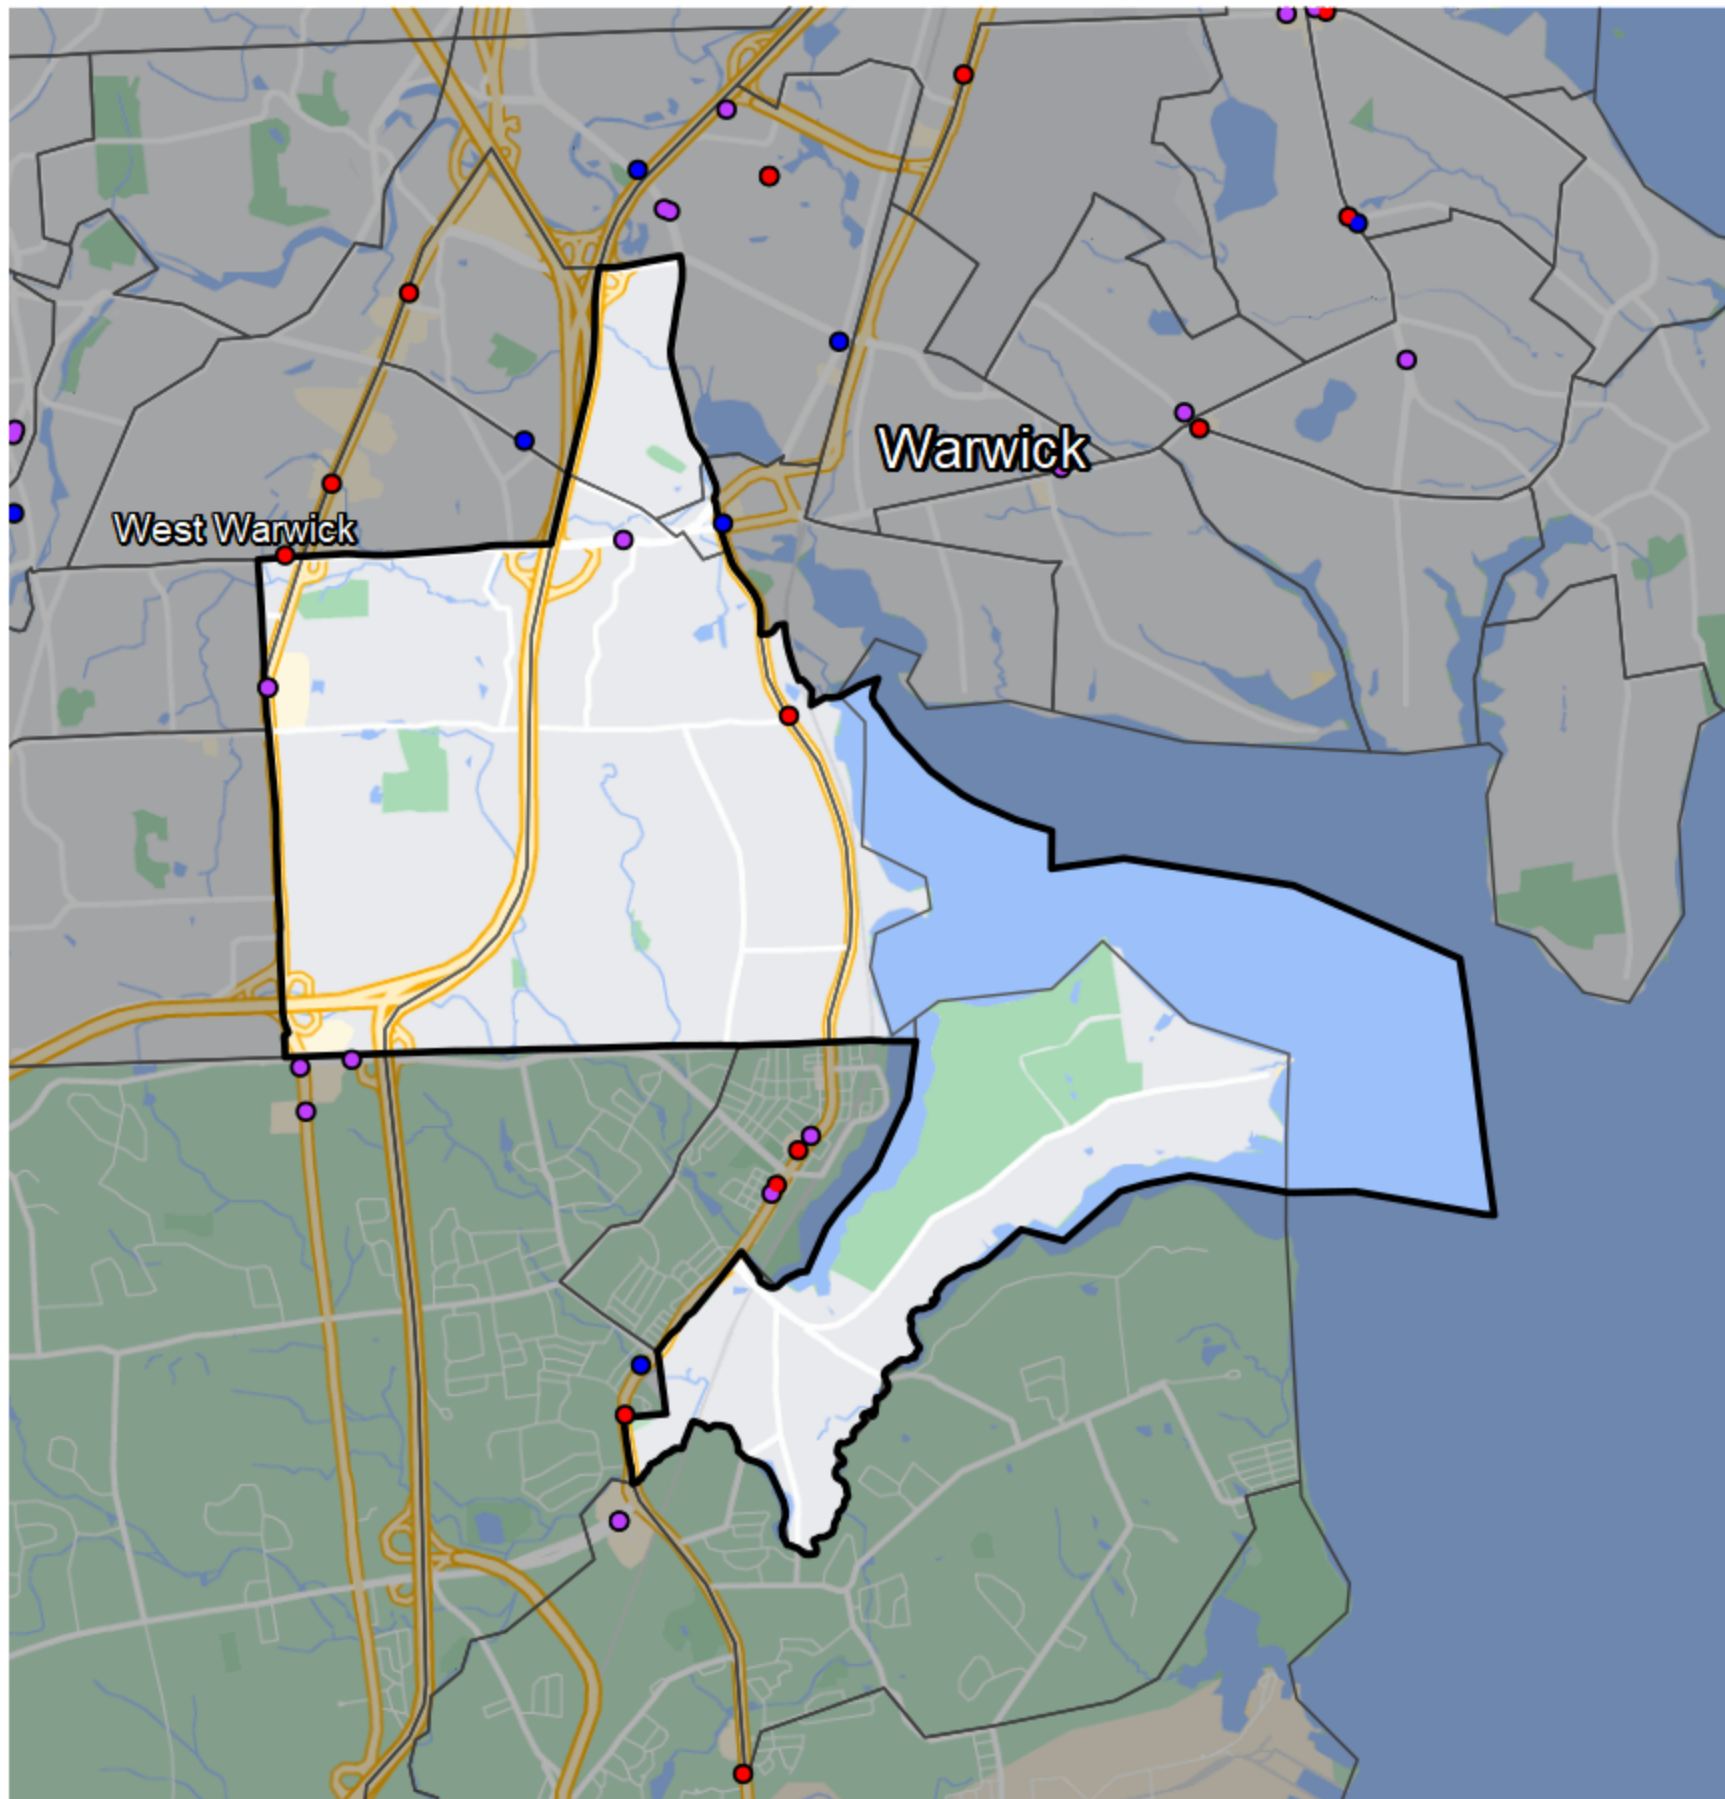

Rhode Island - State House District 24

Banking Desert

No Branches within 10 Miles of Population Center

Financial Institutions

- Bank: 3
- Bank, Out-of-State: 1
- Credit Union: 0
- Credit Union, Out-of-State: 0