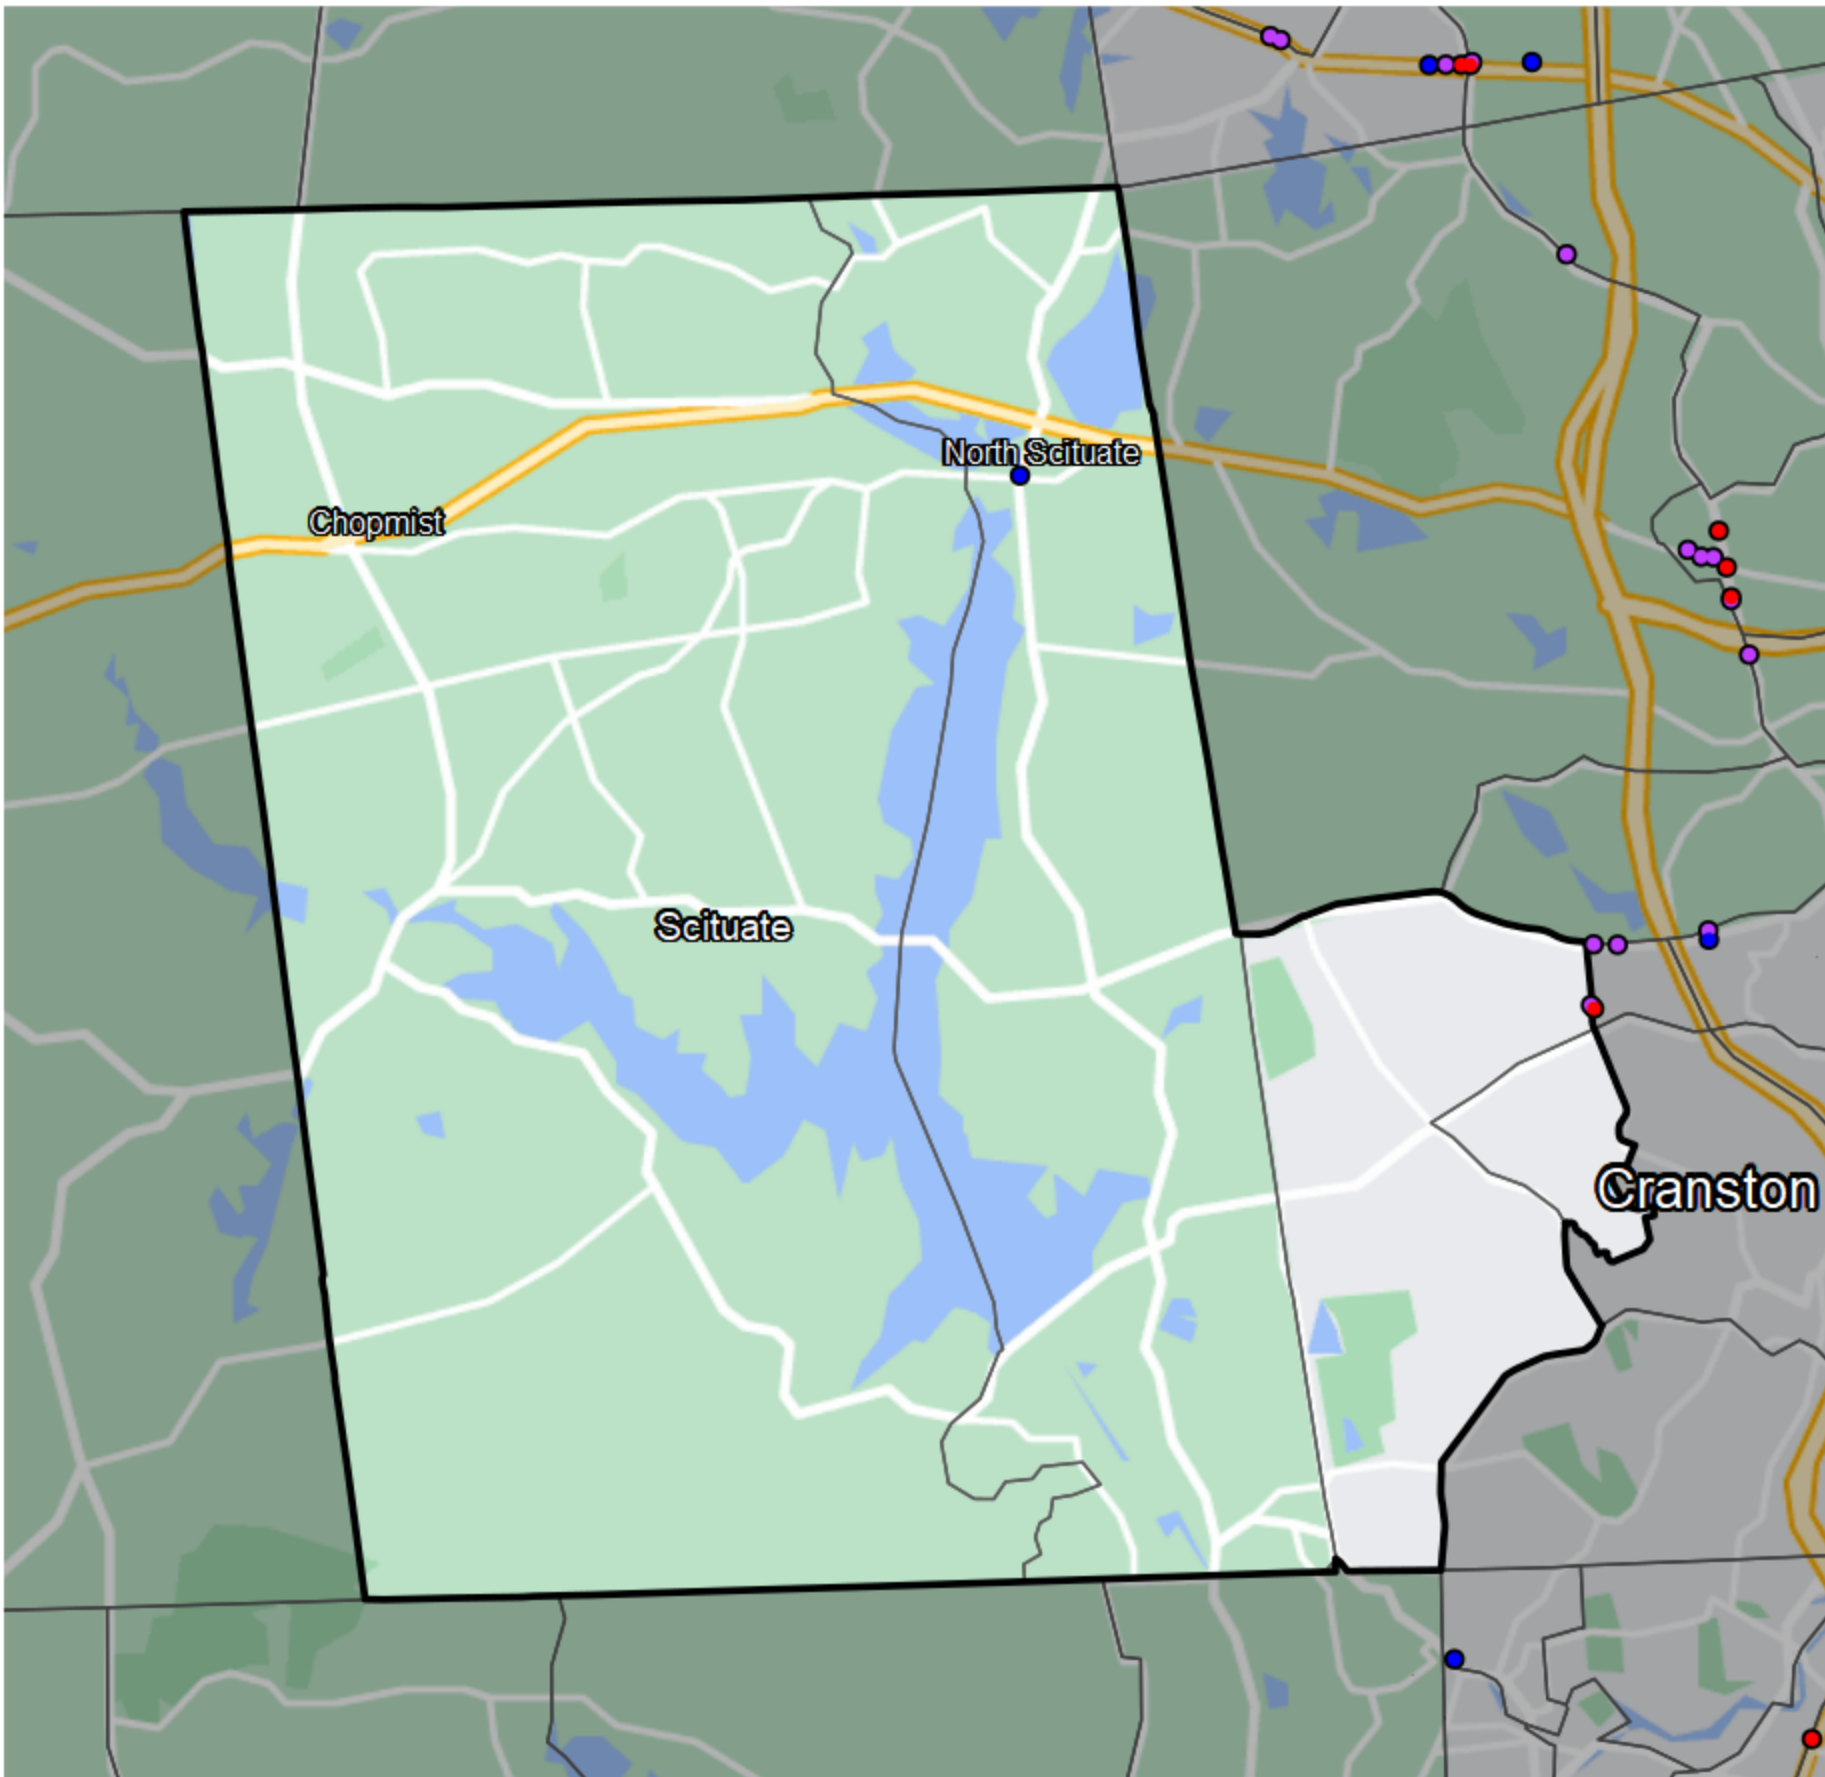

Rhode Island - State House District 41

Banking Desert
No Branches within 10 Miles of Population Center

Financial Institutions

- Bank: 1
- Bank, Out-of-State: 0
- Credit Union: 1
- Credit Union, Out-of-State: 0