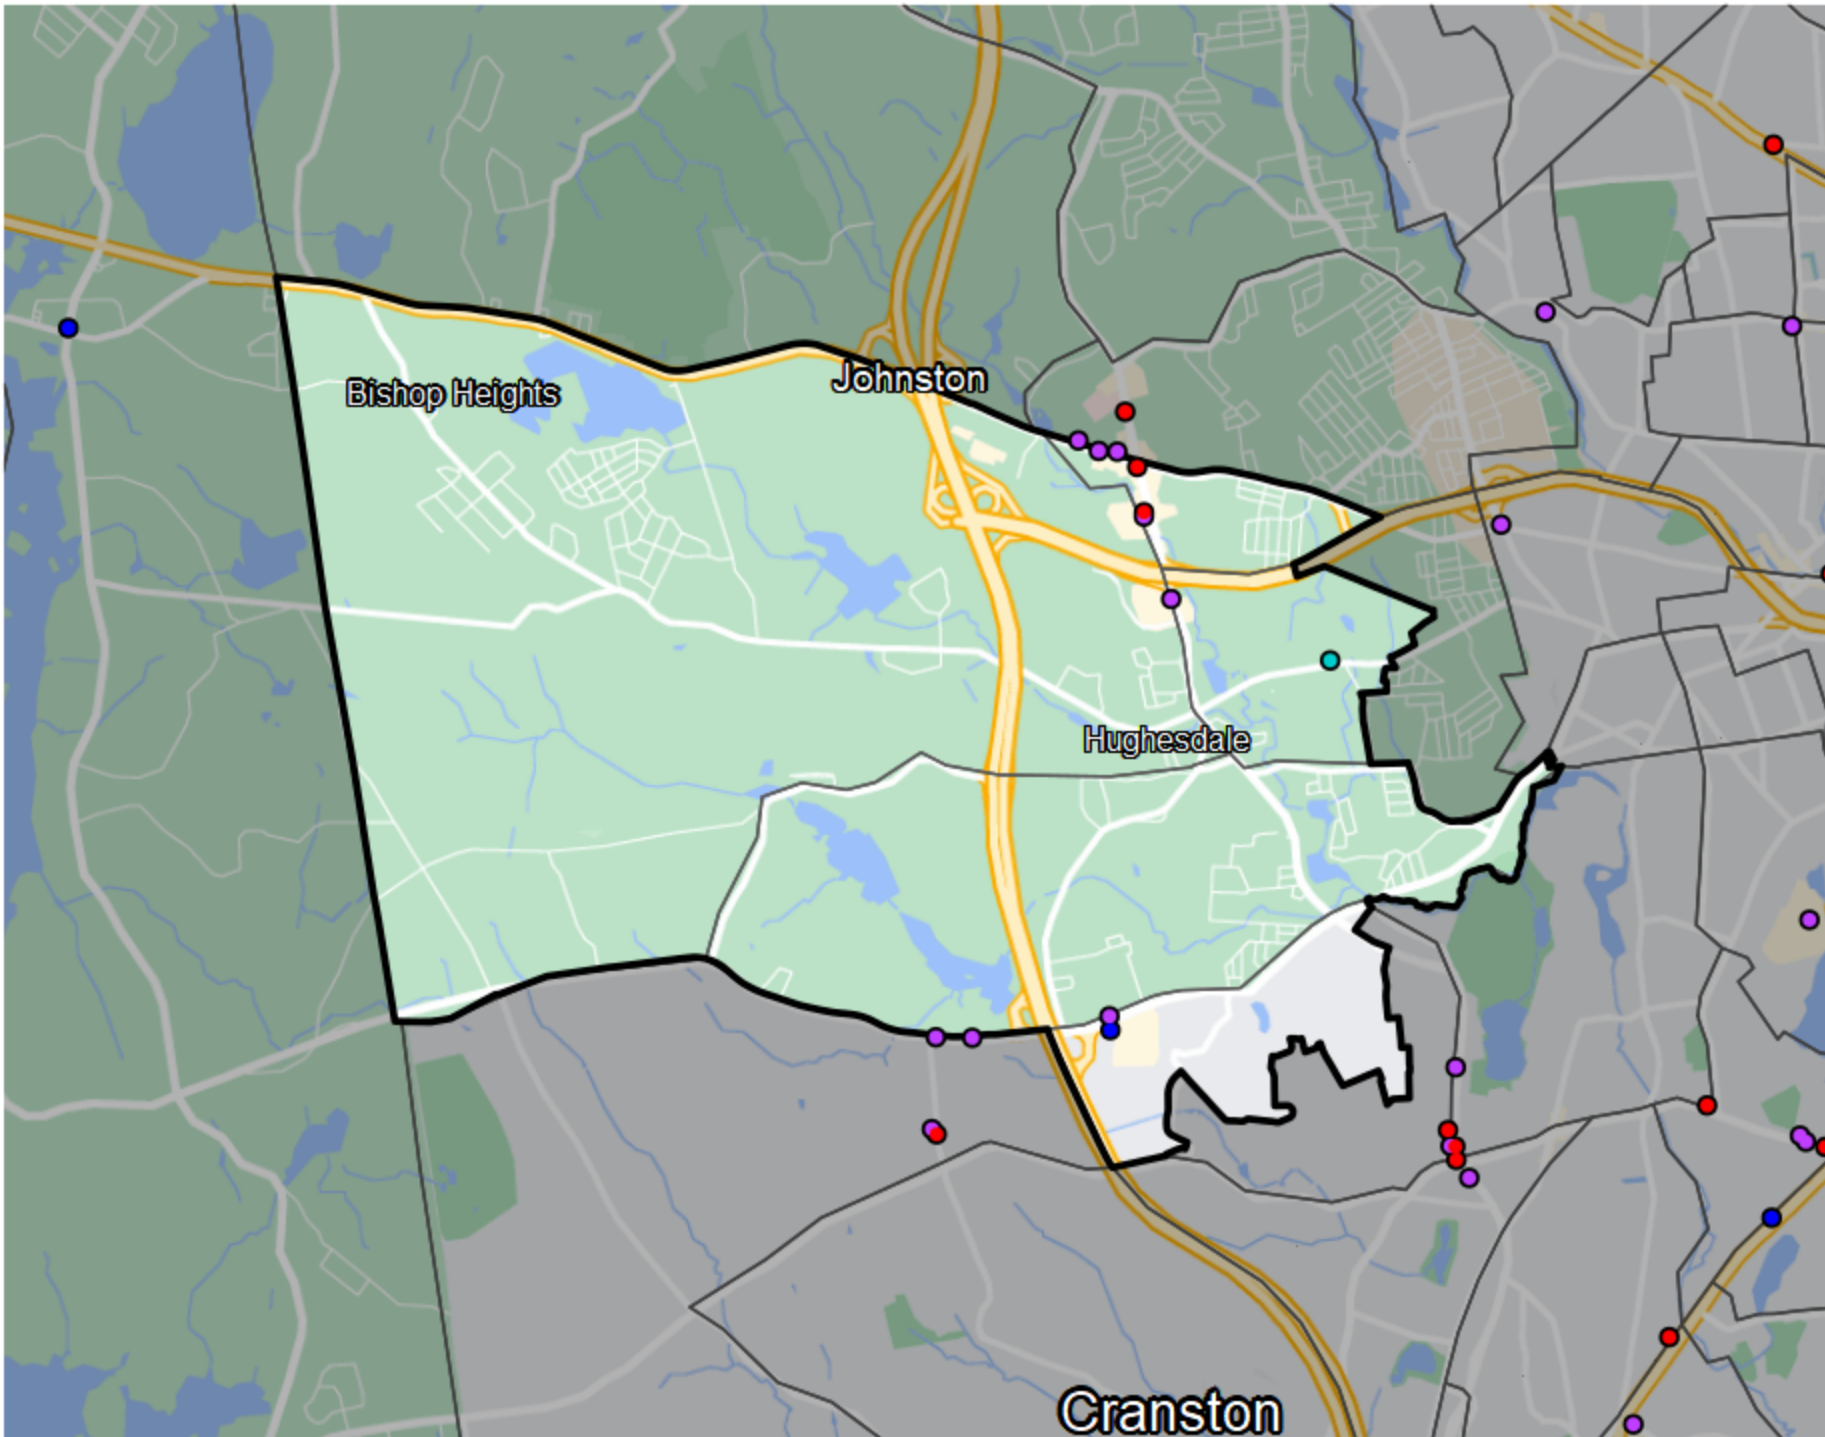

Rhode Island - State House District 42

Sources: NCUA, FDIC, UW-Madison Population Lab, CDFI, US Census, Google Maps, CUNA