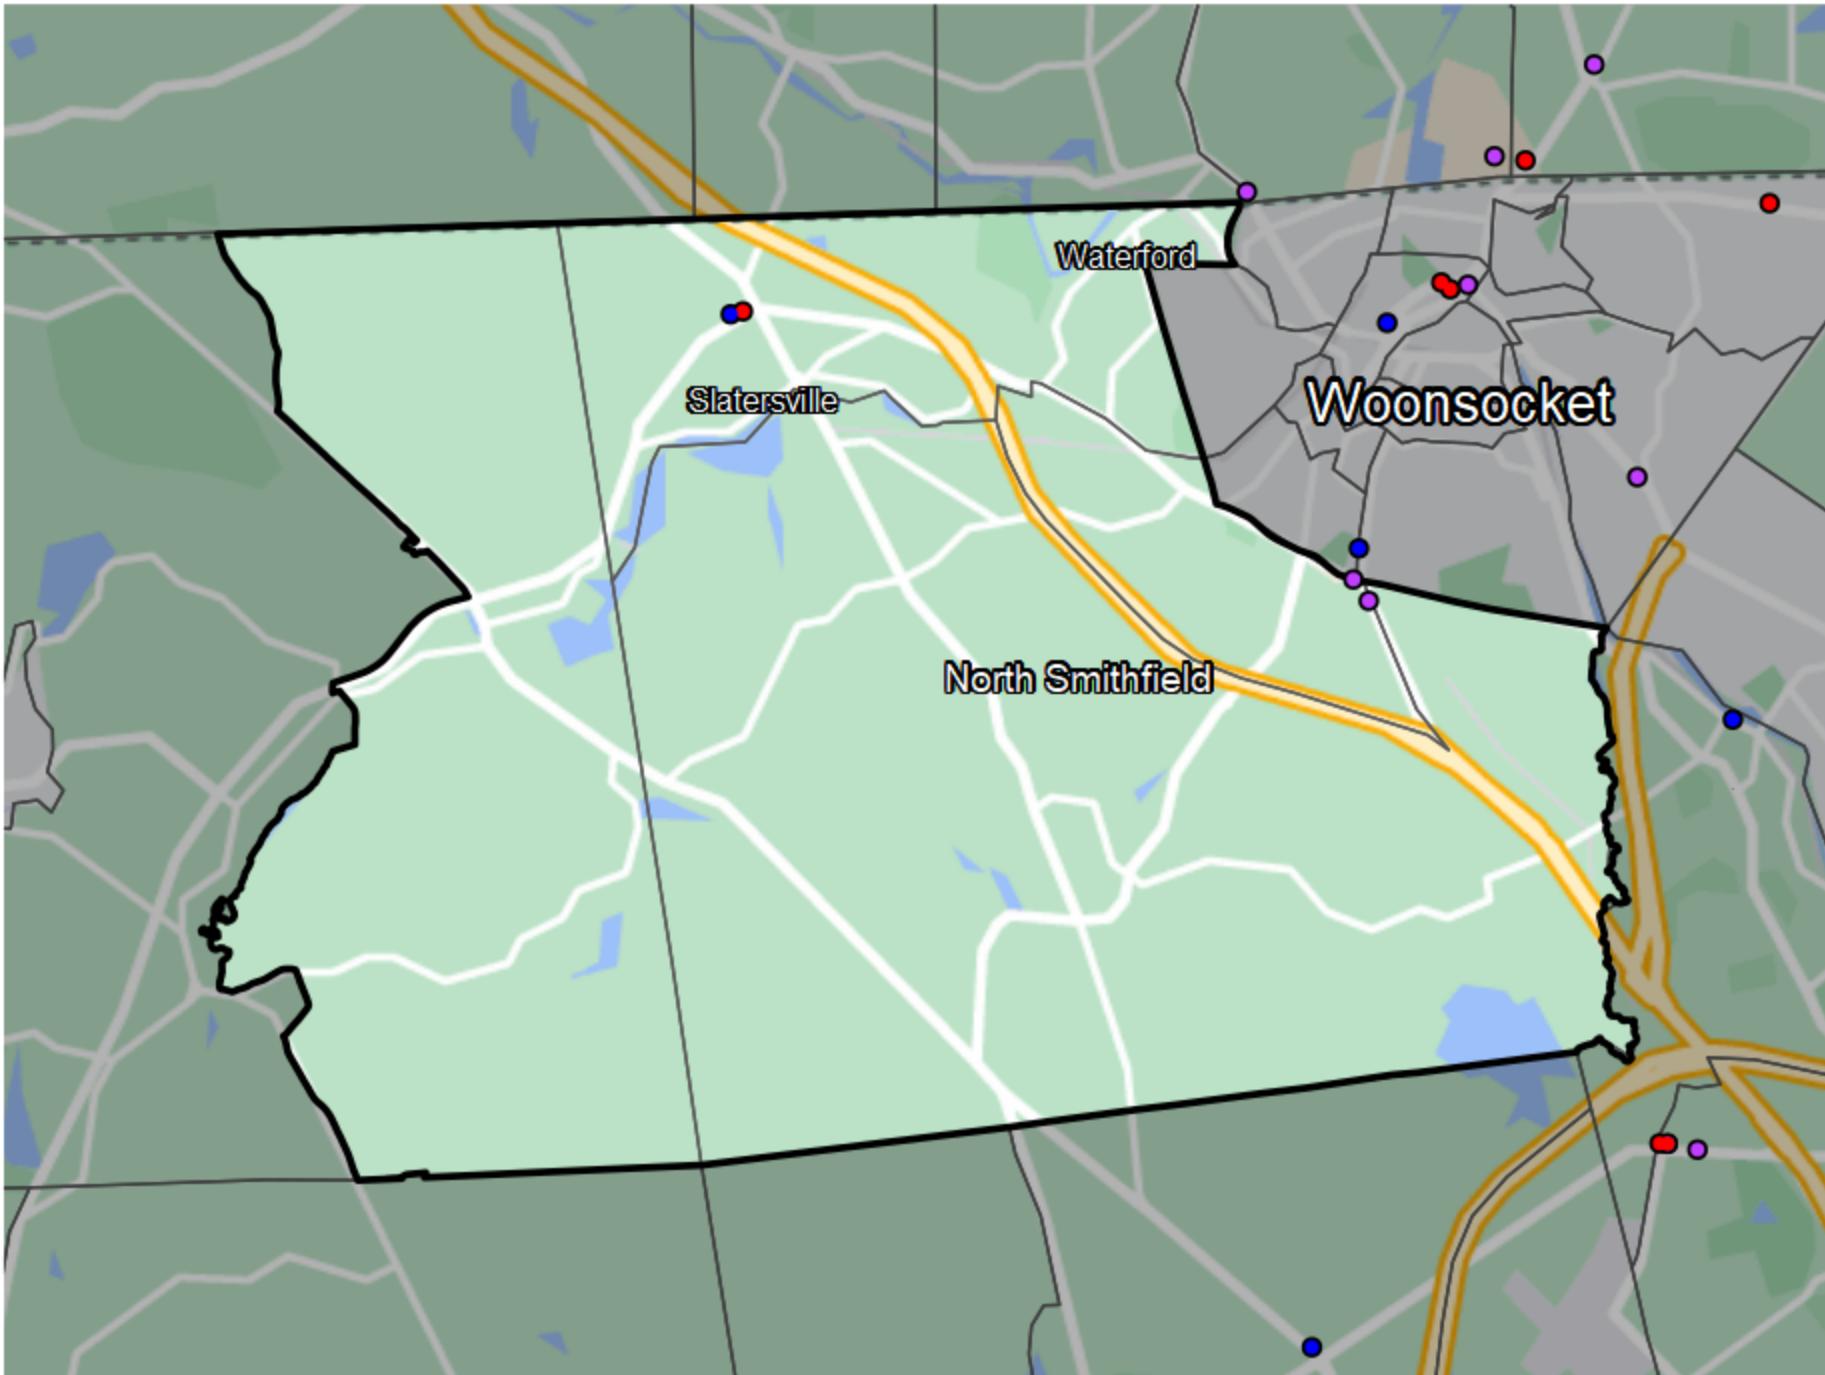

Rhode Island - State House District 48

Banking Desert
No Branches within 10 Miles of Population Center

Financial Institutions

- Bank: 2
- Bank, Out-of-State: 1
- Credit Union: 1
- Credit Union, Out-of-State: 0