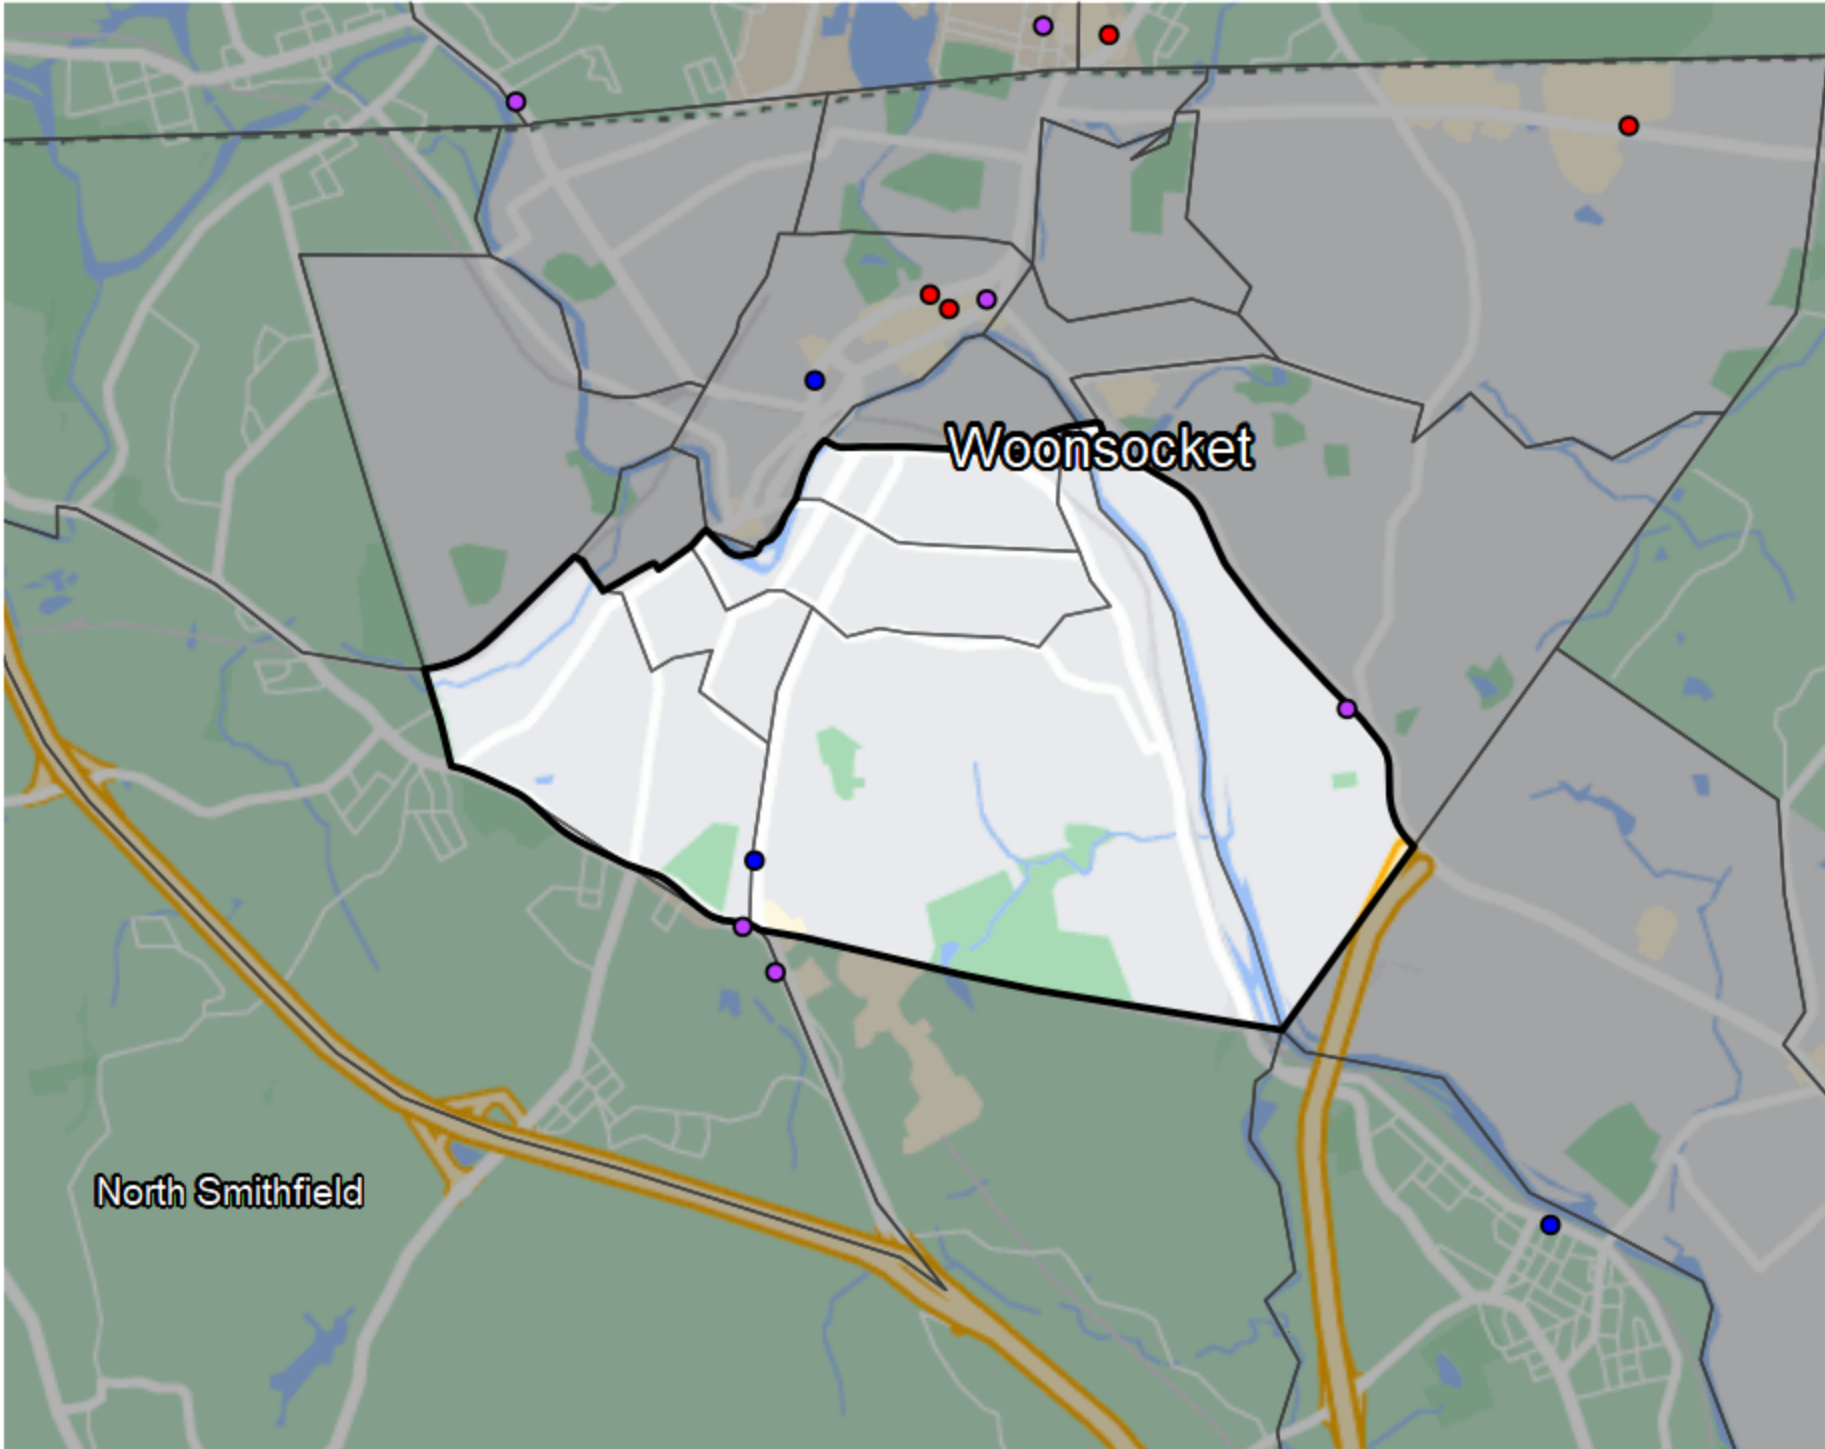

Rhode Island - State House District 50

Banking Desert

No Branches within 10 Miles of Population Center

Financial Institutions

- Bank: 1
- Bank, Out-of-State: 0
- Credit Union: 1
- Credit Union, Out-of-State: 0