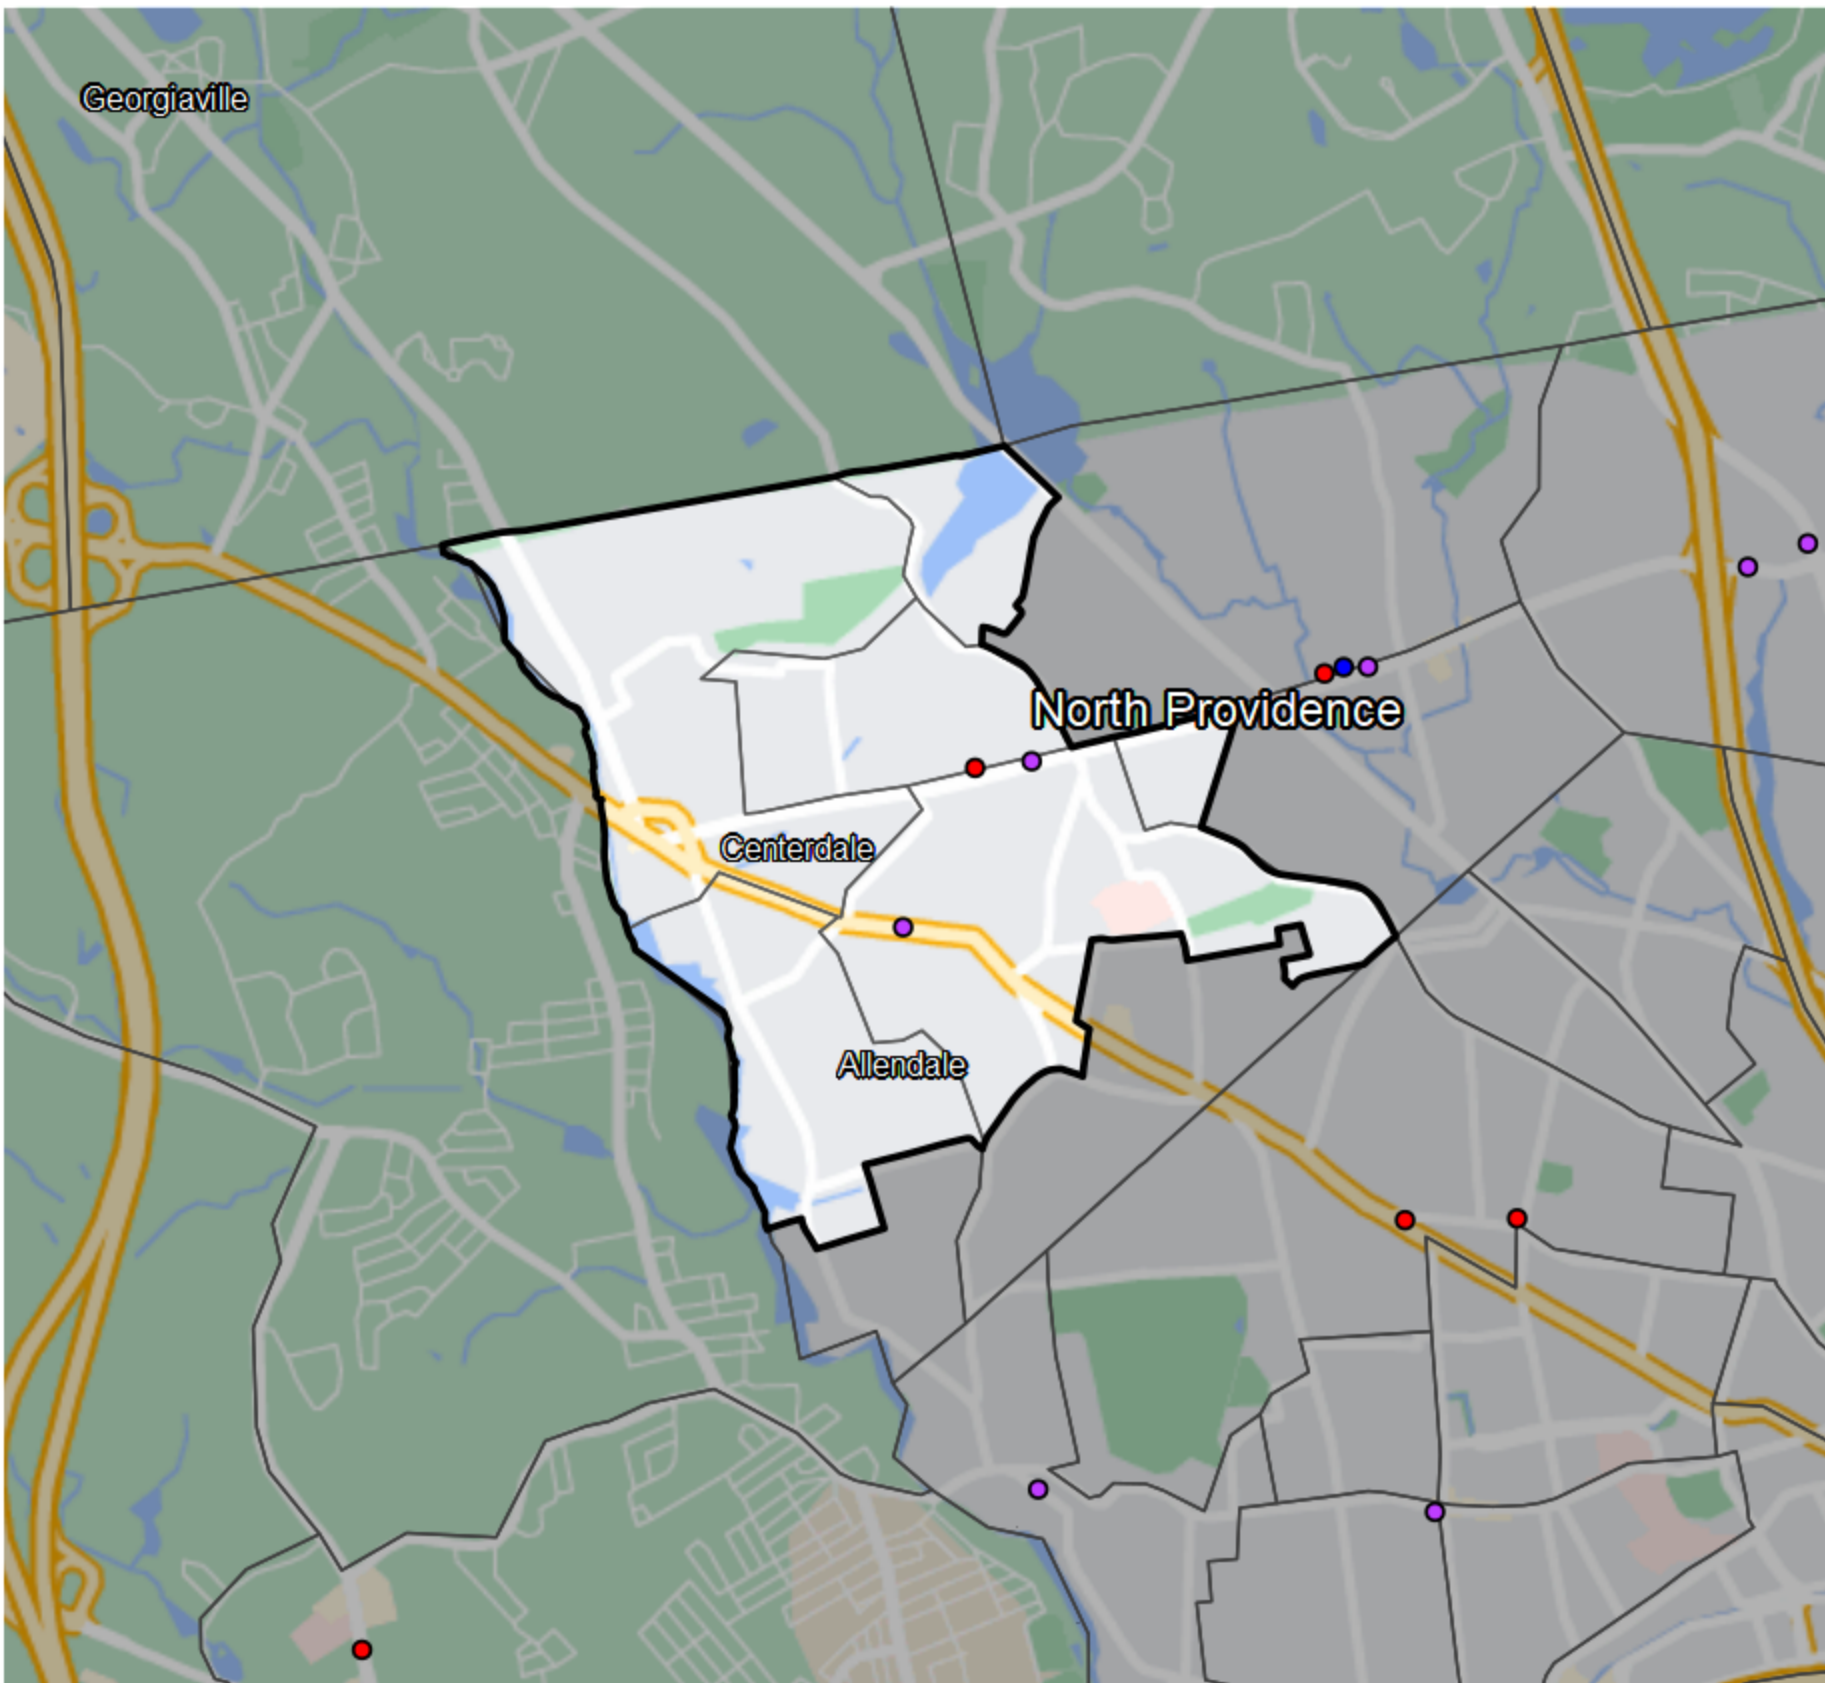

Rhode Island - State House District 54

Banking Desert
No Branches within 10 Miles of Population Center

Financial Institutions
Bank: 2
Bank, Out-of-State: 1
Credit Union: 0
Credit Union, Out-of-State: 0