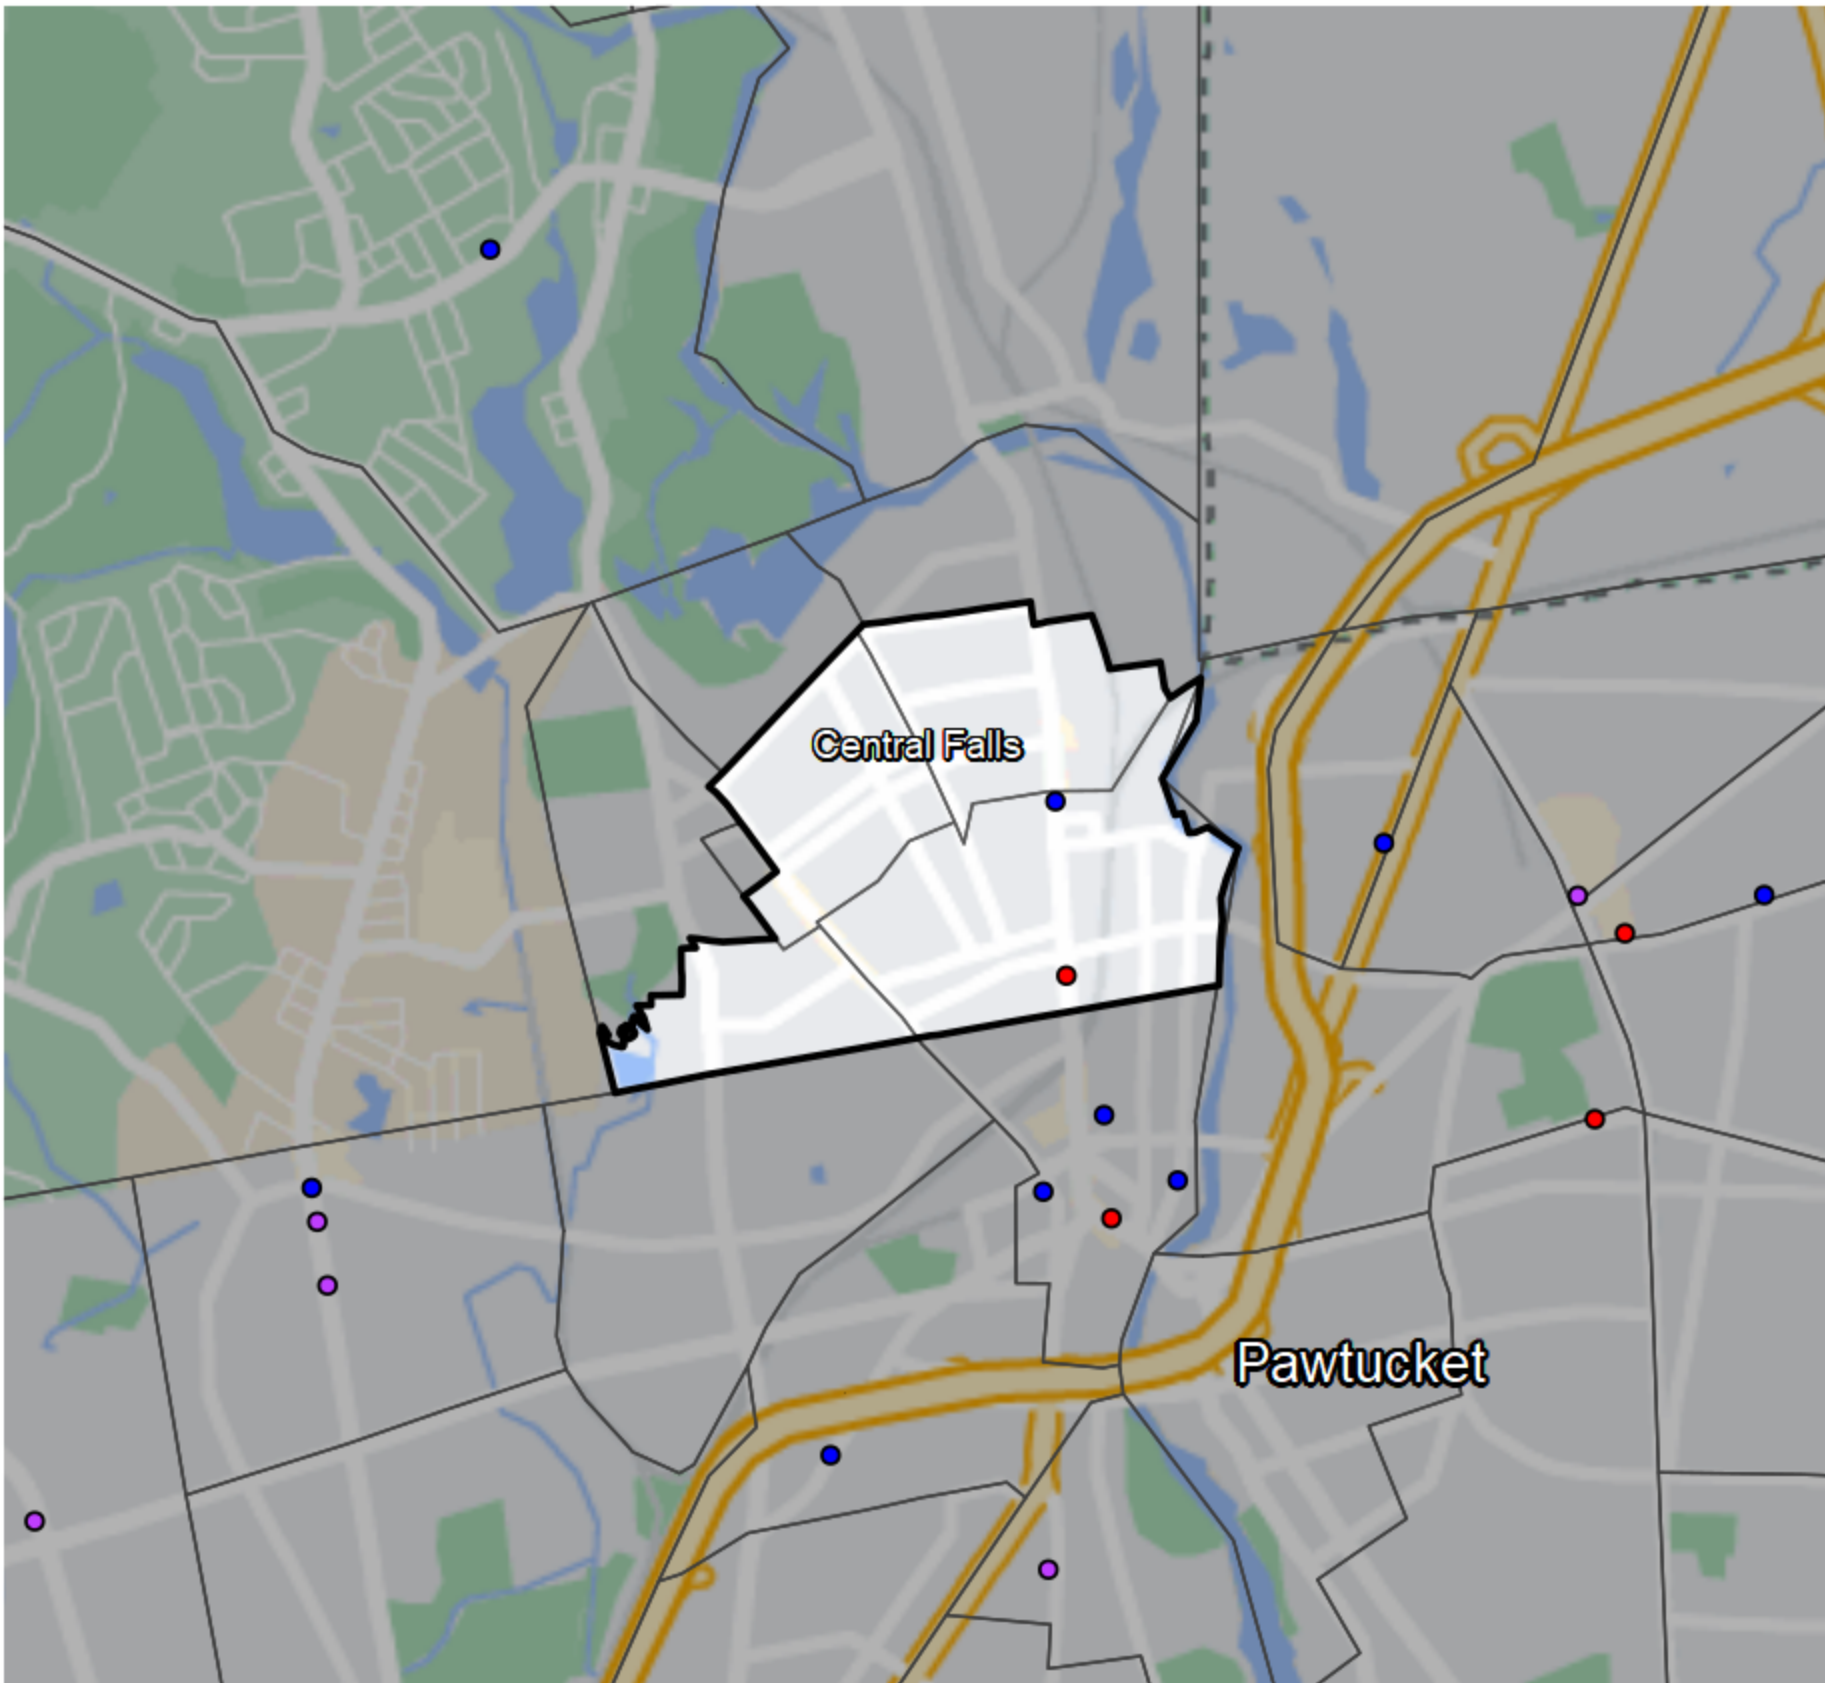

Rhode Island - State House District 56

Banking Desert
No Branches within 10 Miles of Population Center

Financial Institutions
Bank: 0
Bank, Out-of-State: 1
Credit Union: 1
Credit Union, Out-of-State: 0

Sources: NCUA, FDIC, UW-Madison Population Lab, CDFI, US Census, Google Maps, CUNA