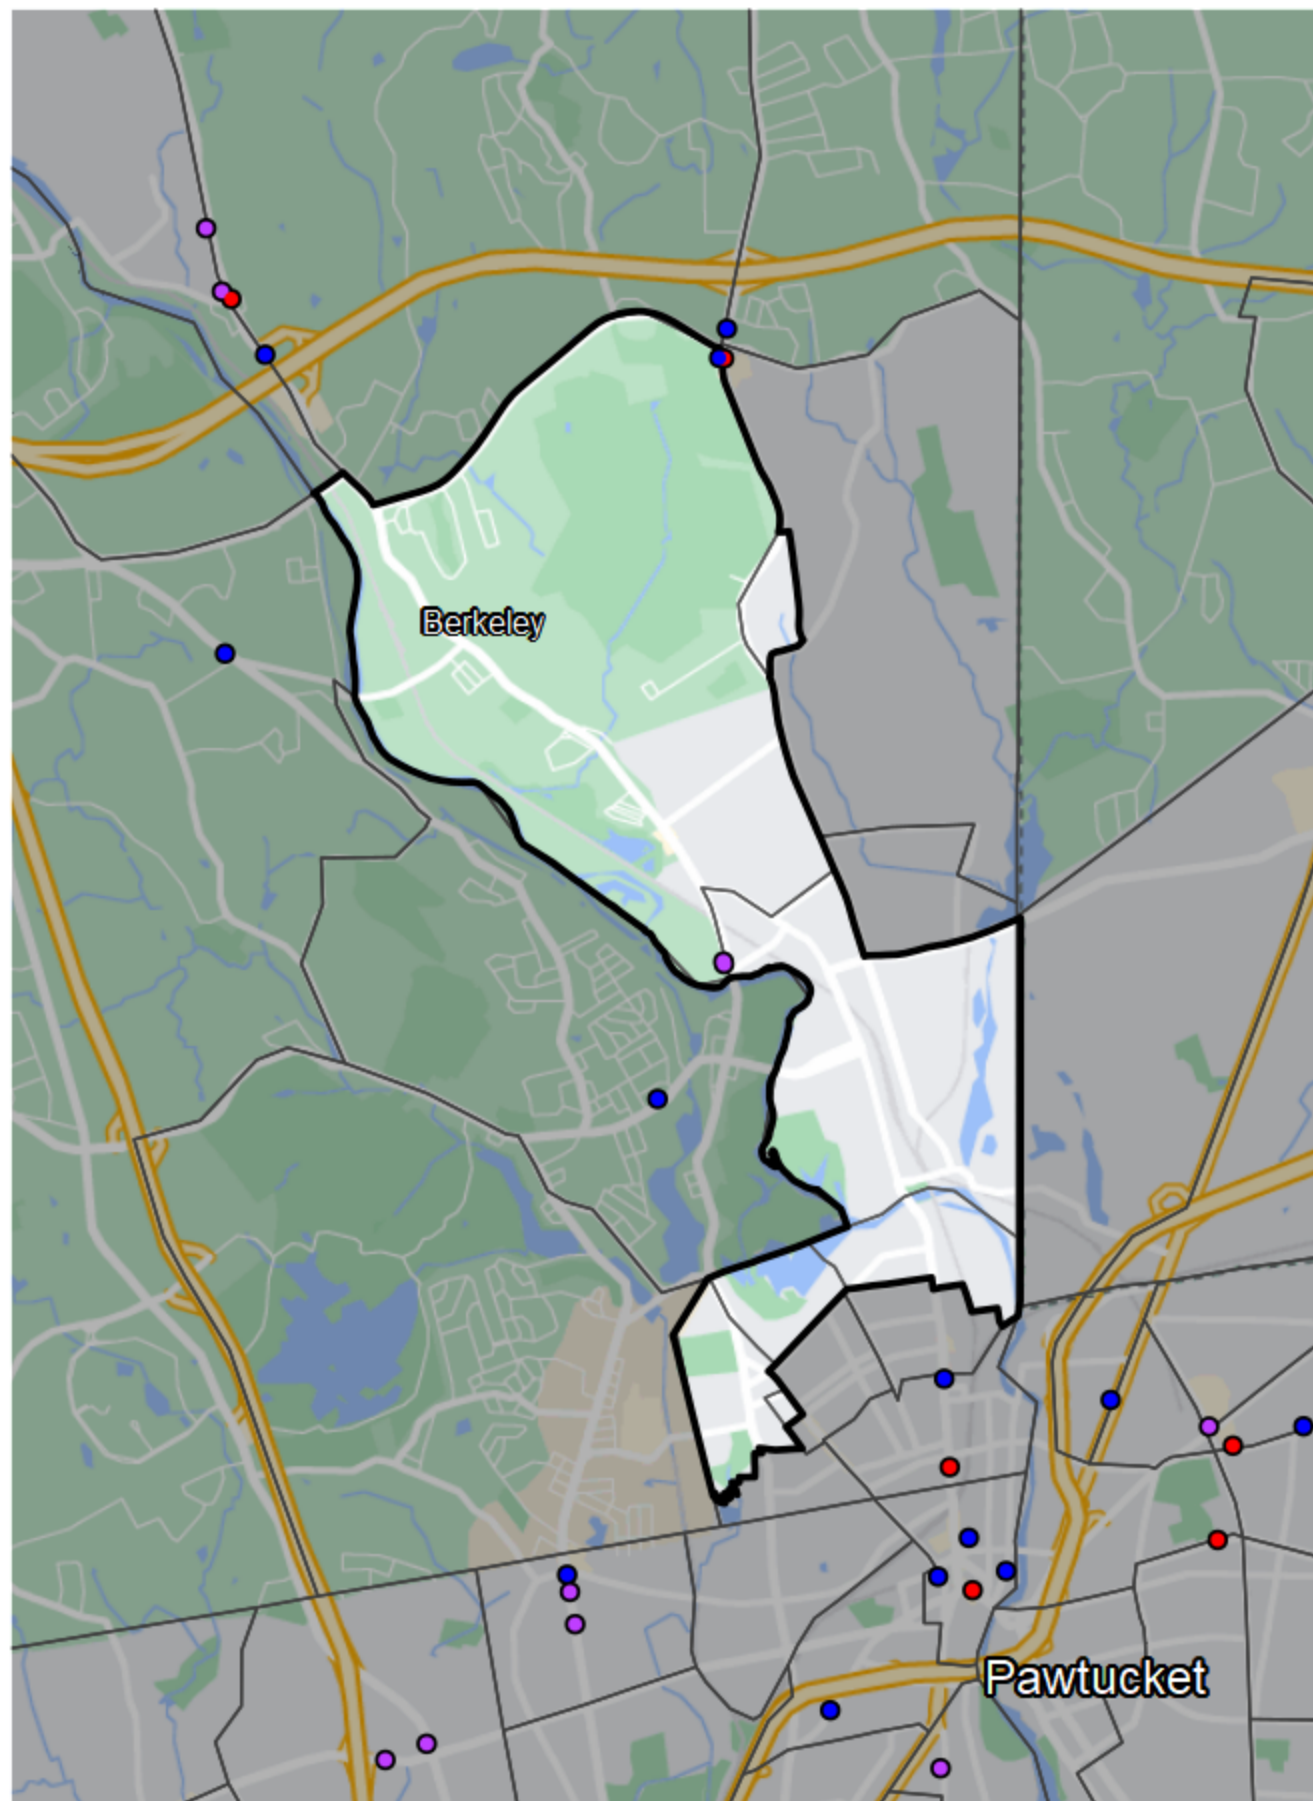

Rhode Island - State House District 57

Banking Desert

No Branches within 10 Miles of Population Center

Financial Institutions

- Bank: 2
- Bank, Out-of-State: 0
- Credit Union: 1
- Credit Union, Out-of-State: 0