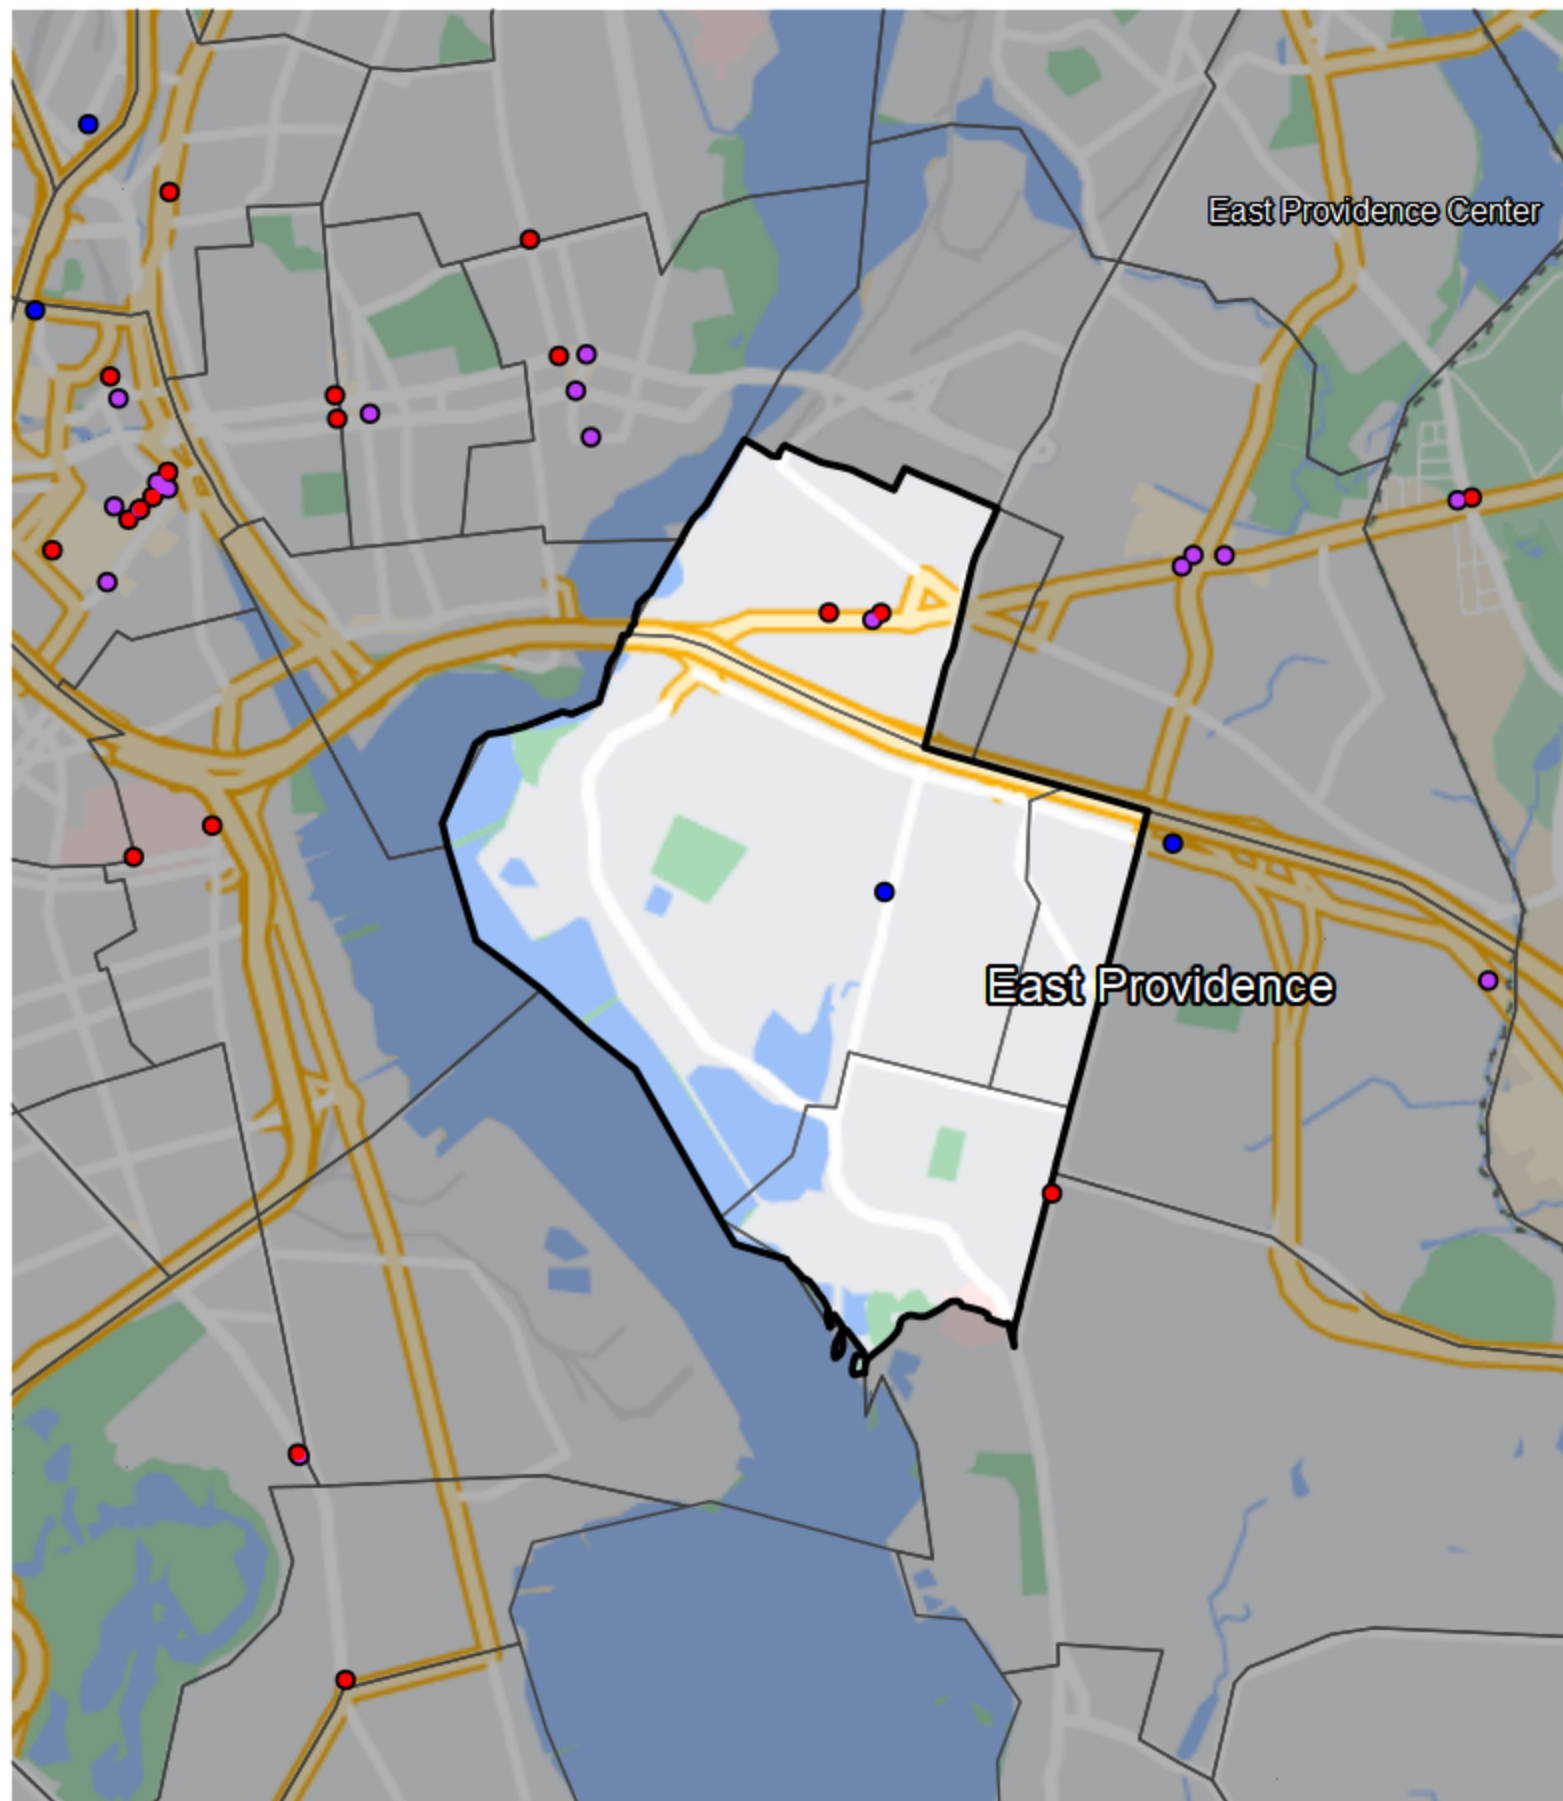

Rhode Island - State House District 64

Banking Desert

No Branches within 10 Miles of Population Center

Financial Institutions

- Bank: 1
- Bank, Out-of-State: 2
- Credit Union: 1
- Credit Union, Out-of-State: 0