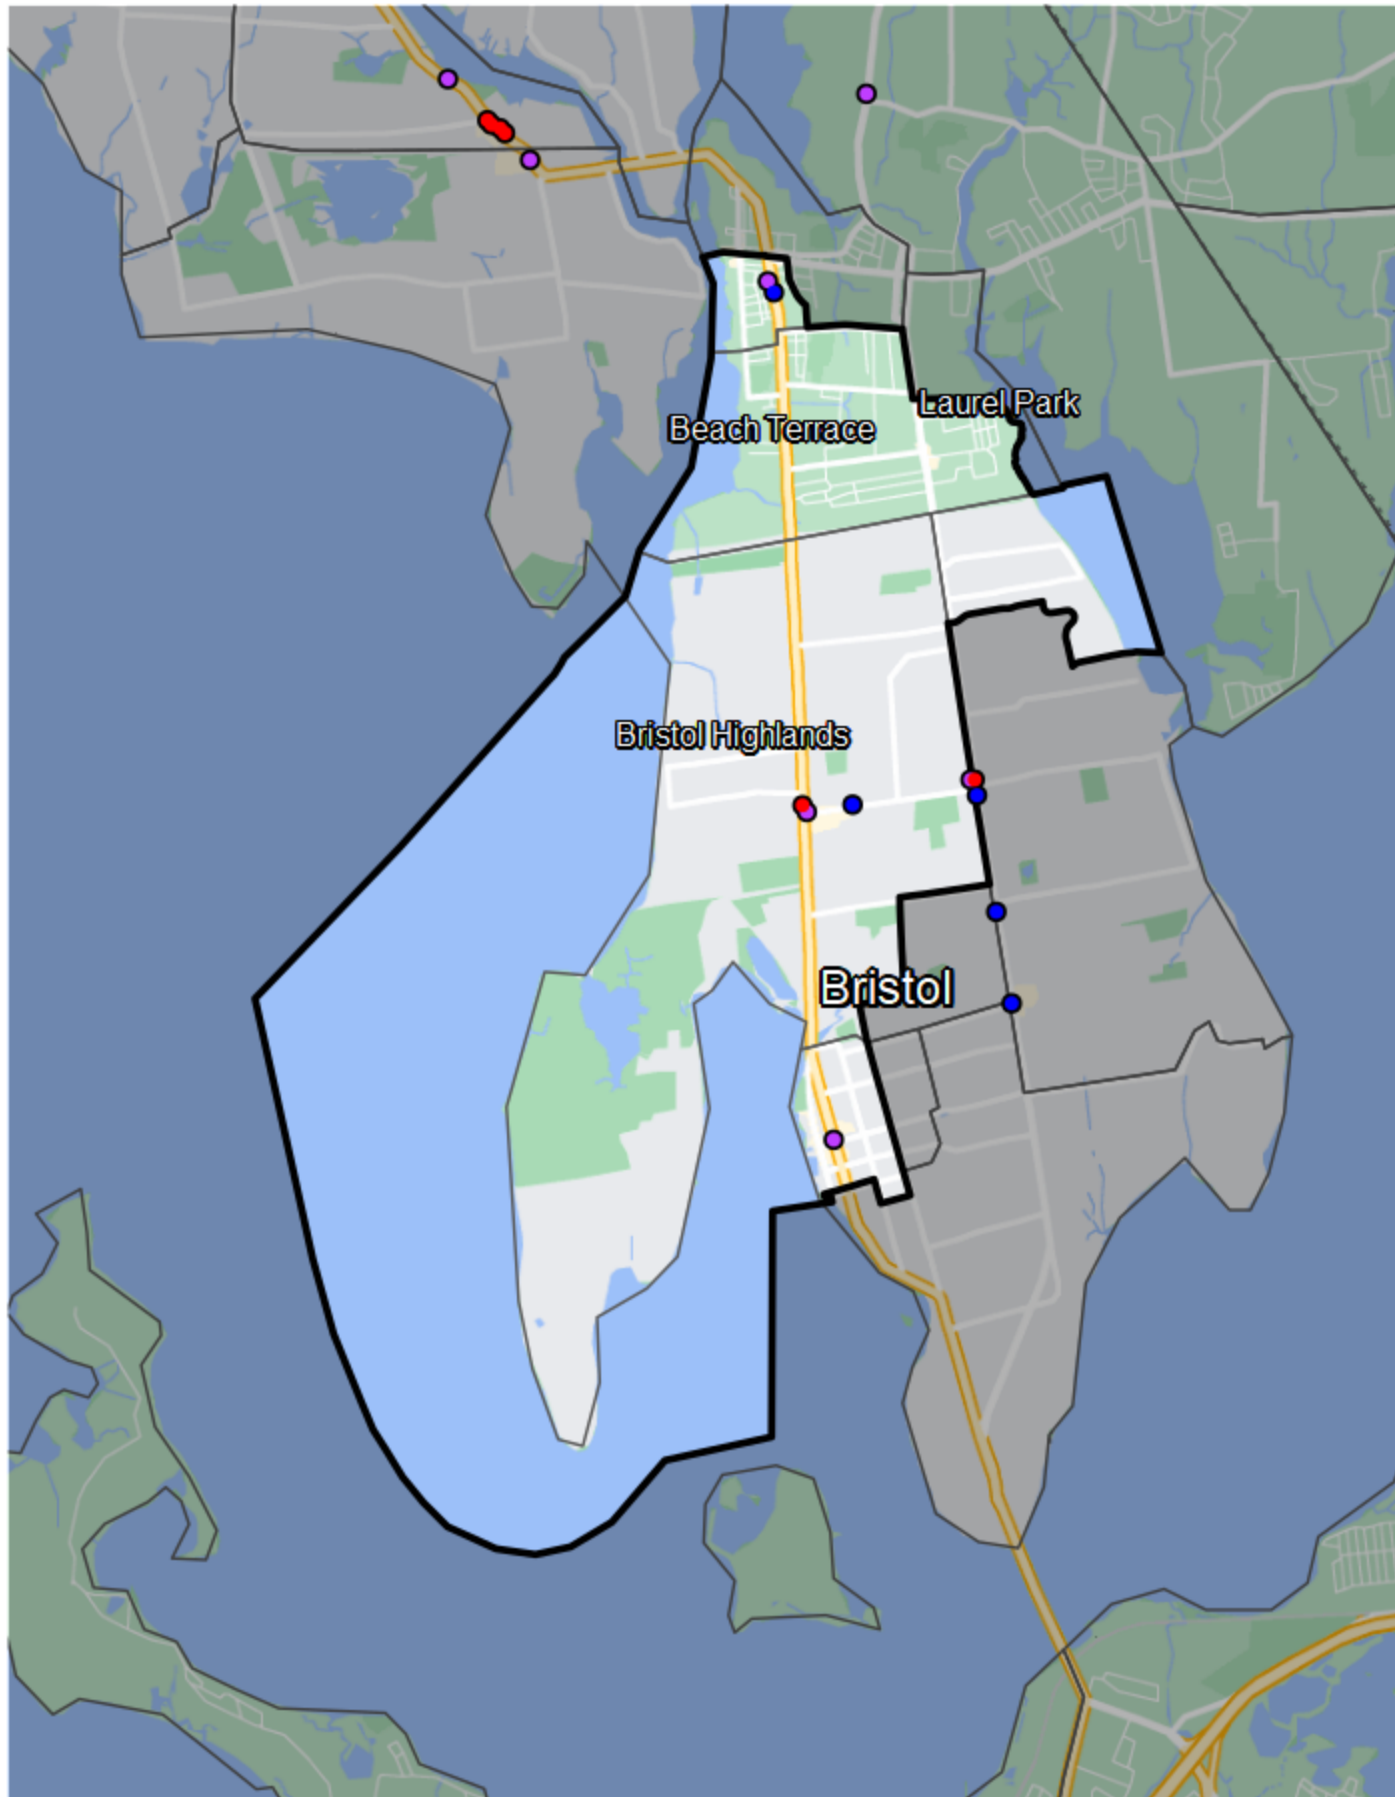

Rhode Island - State House District 68

Banking Desert

No Branches within 10 Miles of Population Center

Financial Institutions

- Bank: 4
- Bank, Out-of-State: 1
- Credit Union: 2
- Credit Union, Out-of-State: 0

Sources: NCUA, FDIC, UW-Madison Population Lab, CDFI, US Census, Google Maps, CUNA