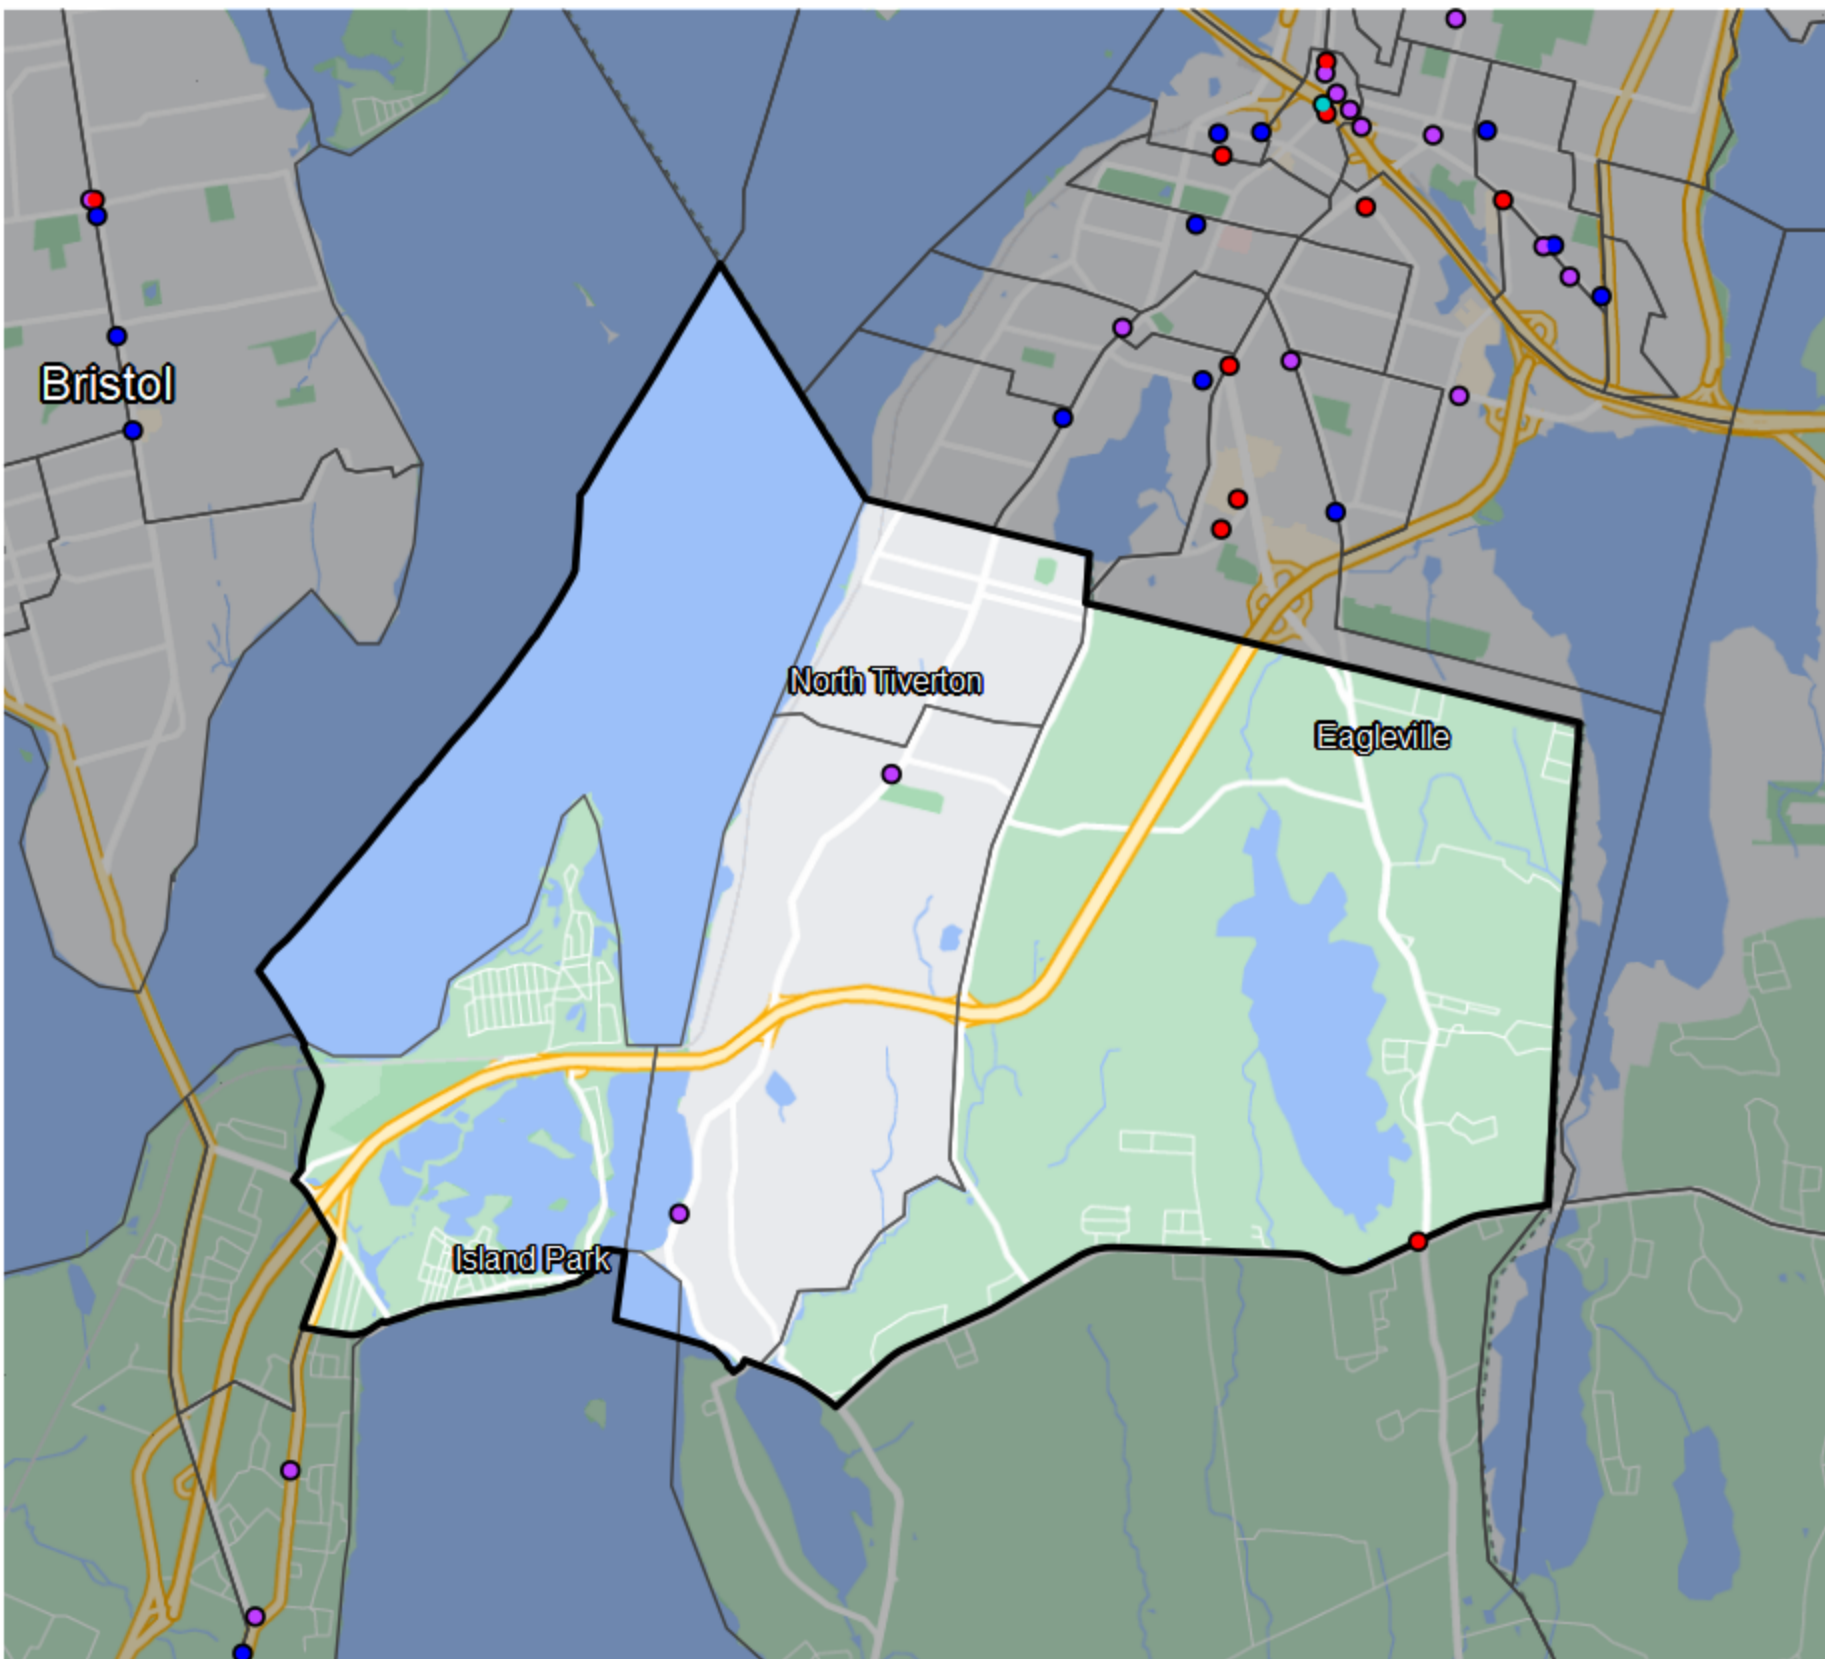

Rhode Island - State House District 70

Banking Desert

No Branches within 10 Miles of Population Center

Financial Institutions

- Bank: 2
- Bank, Out-of-State: 1
- Credit Union: 0
- Credit Union, Out-of-State: 0