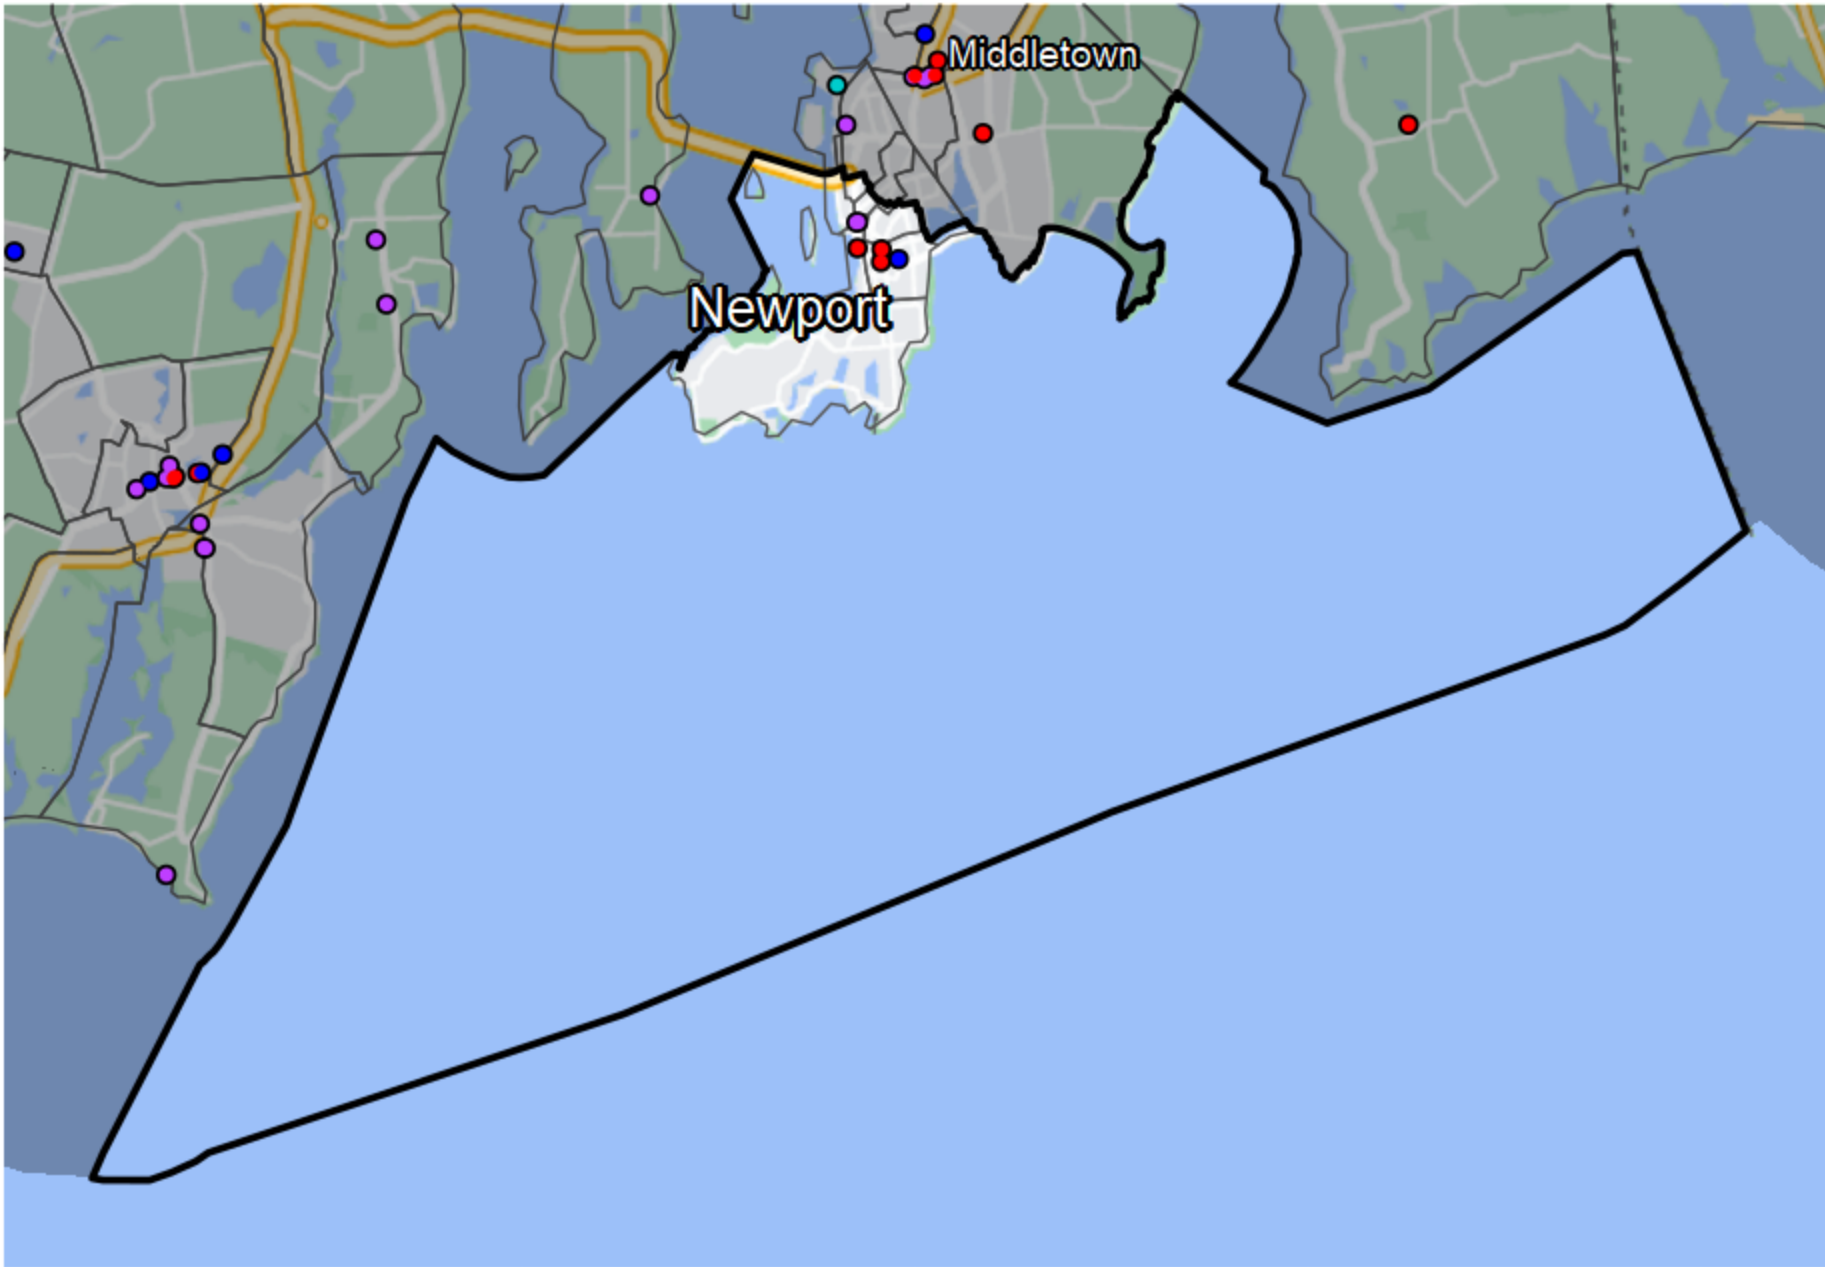

Rhode Island - State House District 75

Banking Desert

No Branches within 10 Miles of Population Center

Financial Institutions

- Bank: 2
- Bank, Out-of-State: 3
- Credit Union: 1
- Credit Union, Out-of-State: 0