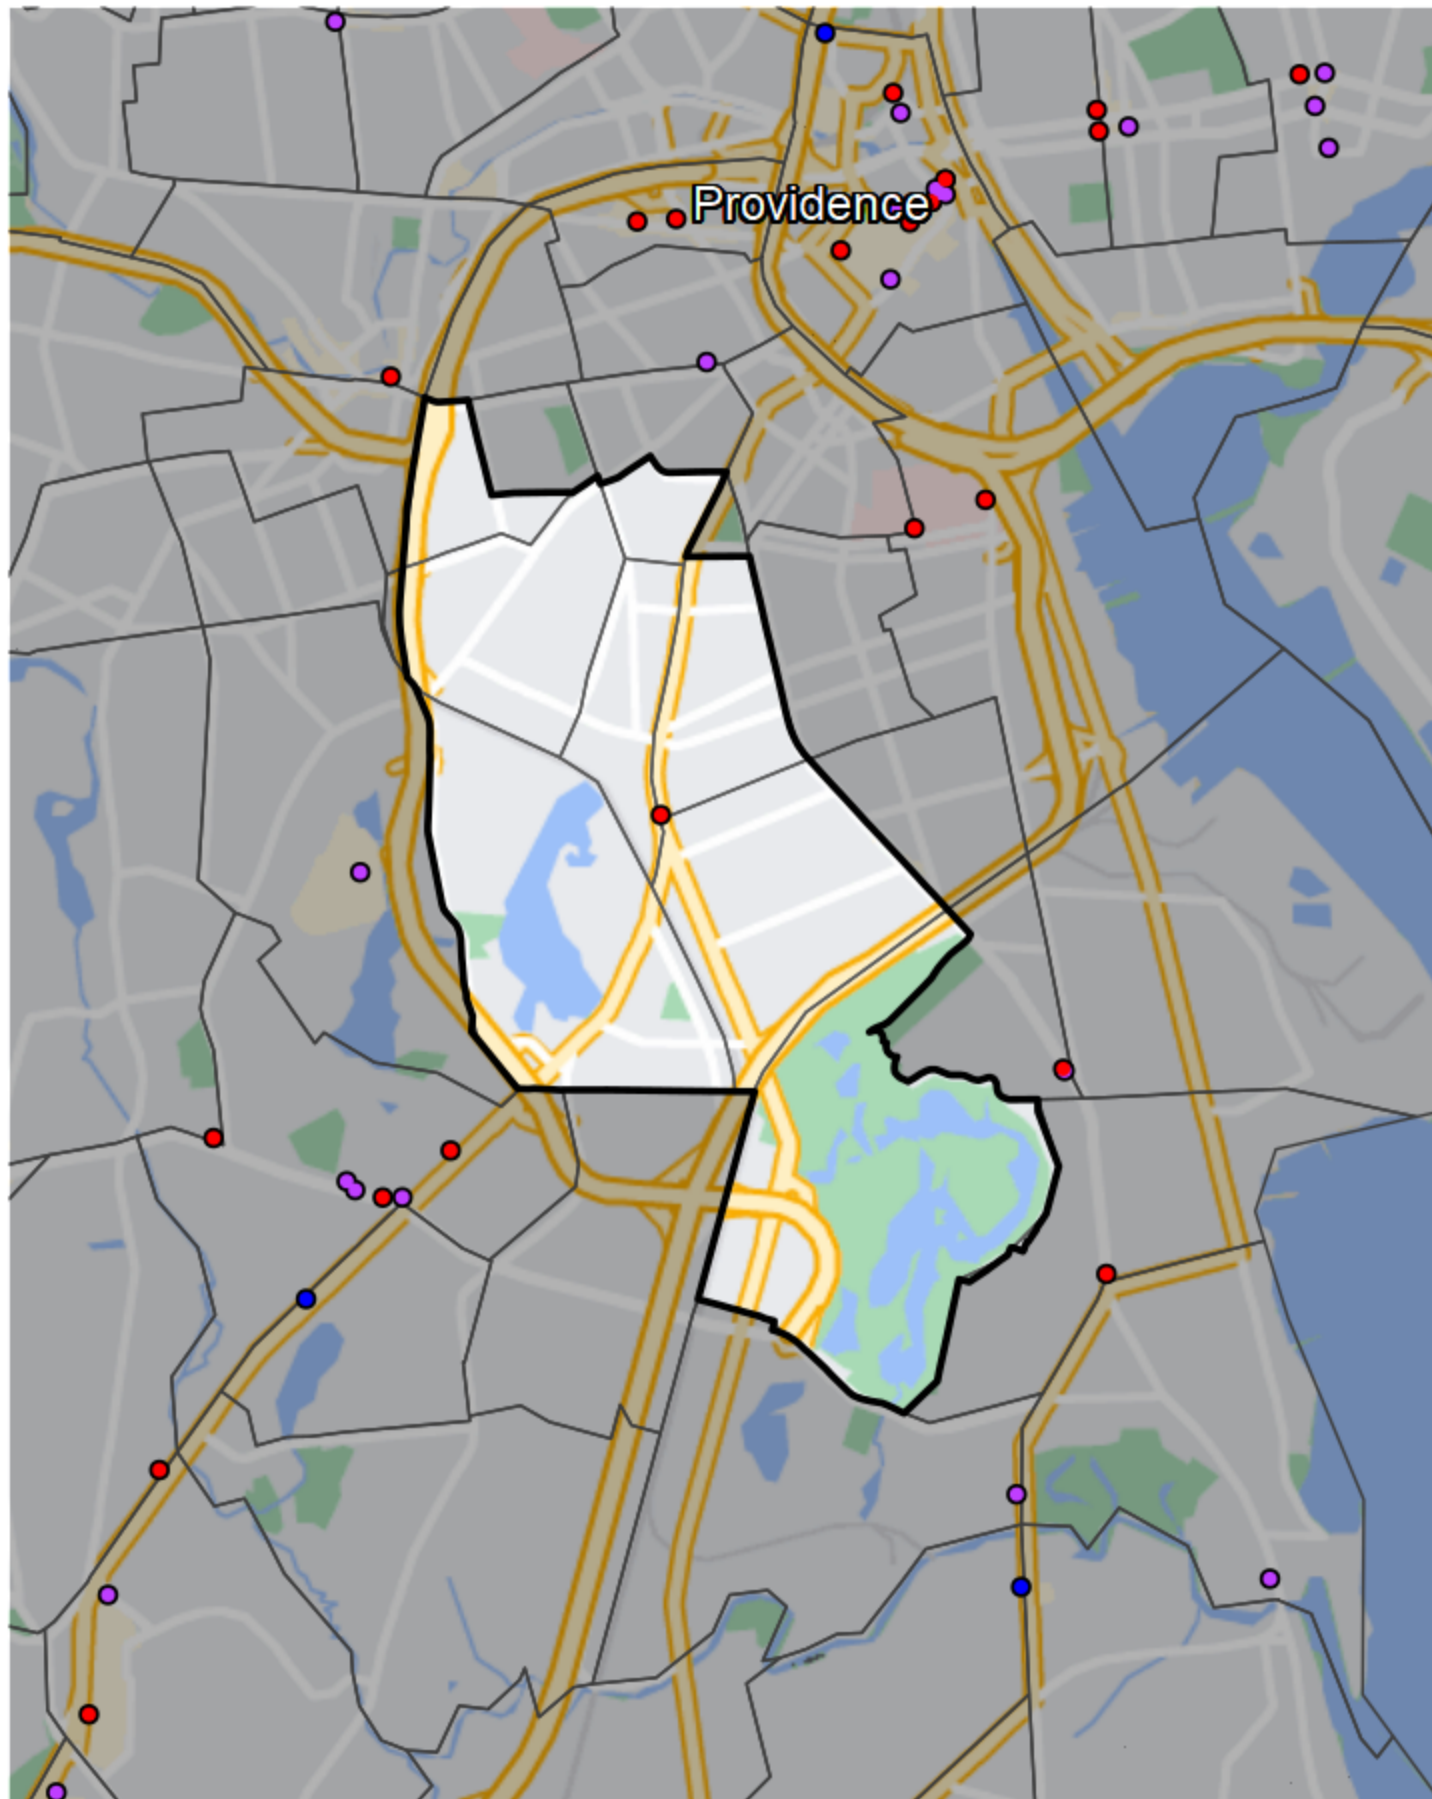

Rhode Island - State Senate District 2

Banking Desert

No Branches within 10 Miles of Population Center

Financial Institutions

- Bank: 0
- Bank, Out-of-State: 1
- Credit Union: 0
- Credit Union, Out-of-State: 0