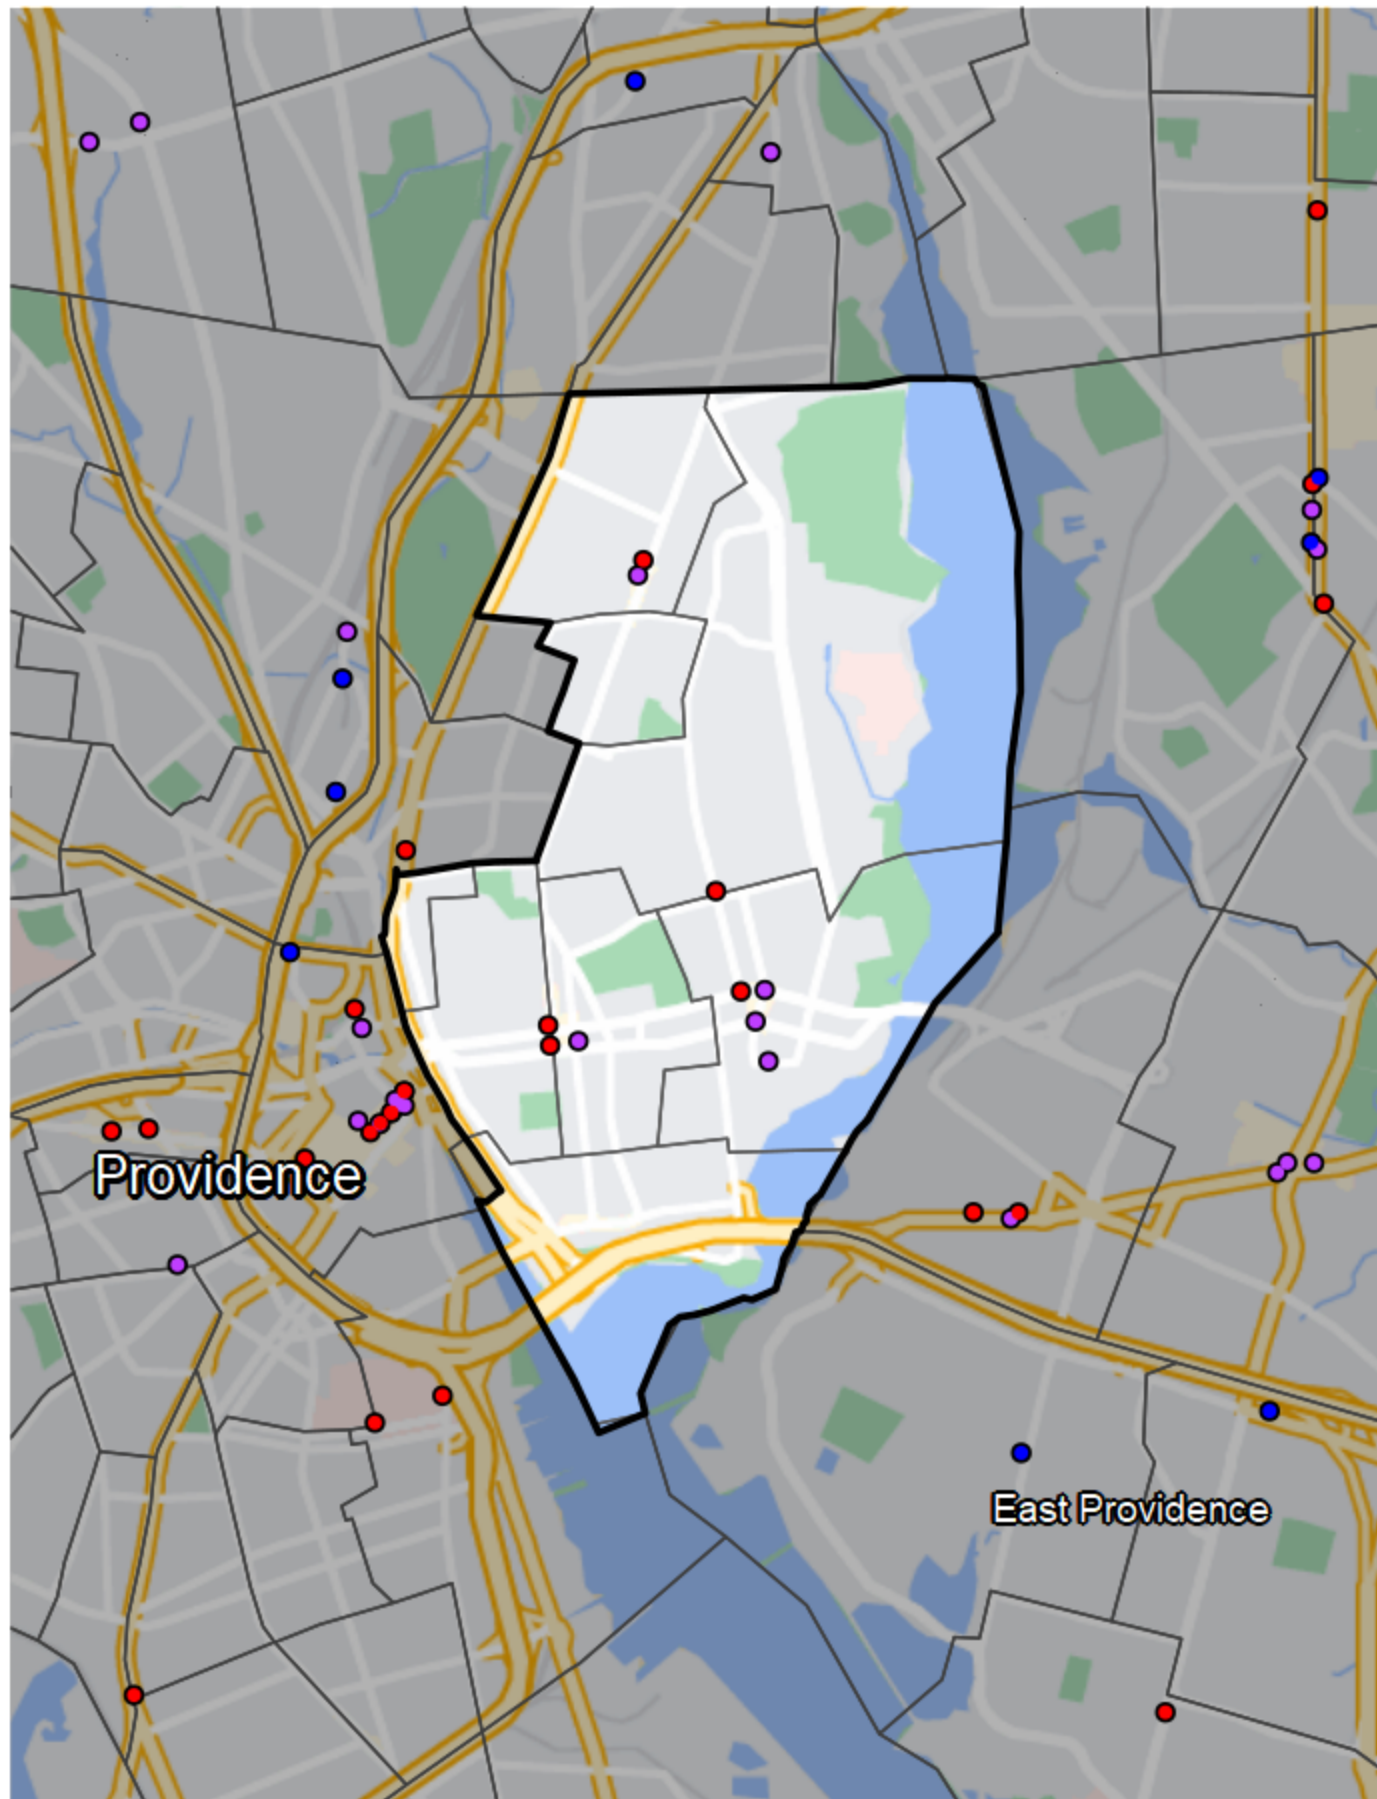

Rhode Island - State Senate District 3

Banking Desert

No Branches within 10 Miles of Population Center

Financial Institutions

- Bank: 5
- Bank, Out-of-State: 5
- Credit Union: 0
- Credit Union, Out-of-State: 0