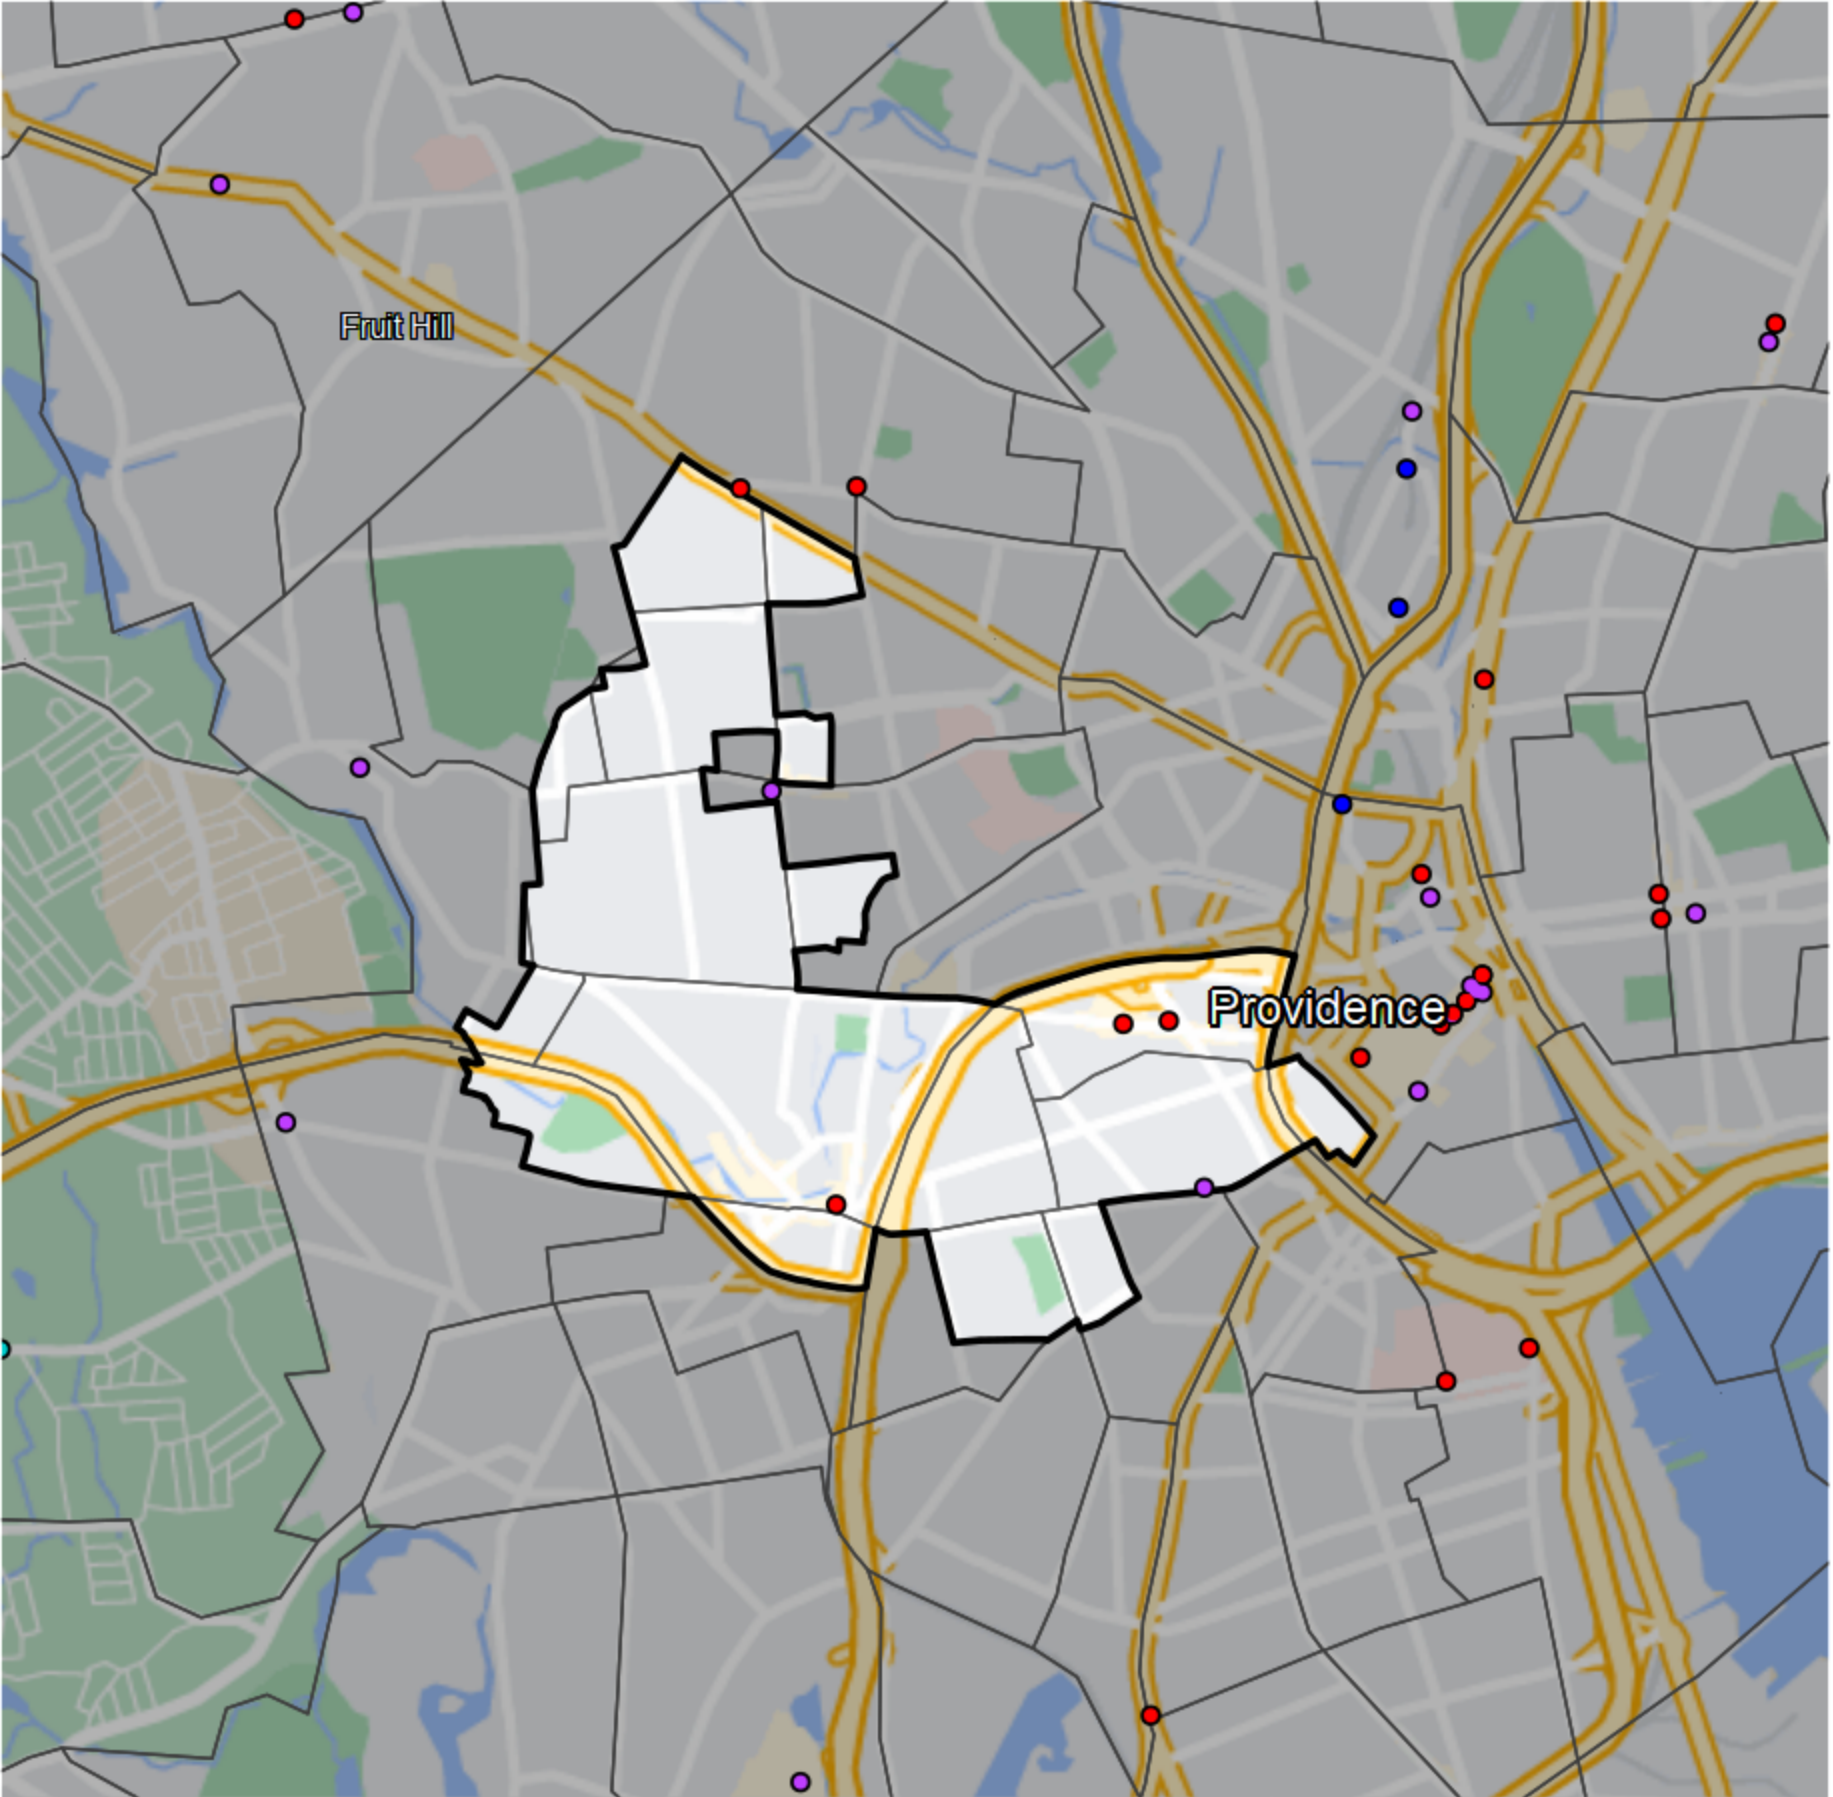

Rhode Island - State Senate District 5

- Banking Desert**
- No Branches within 10 Miles of Population Center
- Financial Institutions**
- Bank: 1
 - Bank, Out-of-State: 3
 - Credit Union: 0
 - Credit Union, Out-of-State: 0

Sources: NCUA, FDIC, UW-Madison Population Lab, CDFI, US Census, Google Maps, CUNA