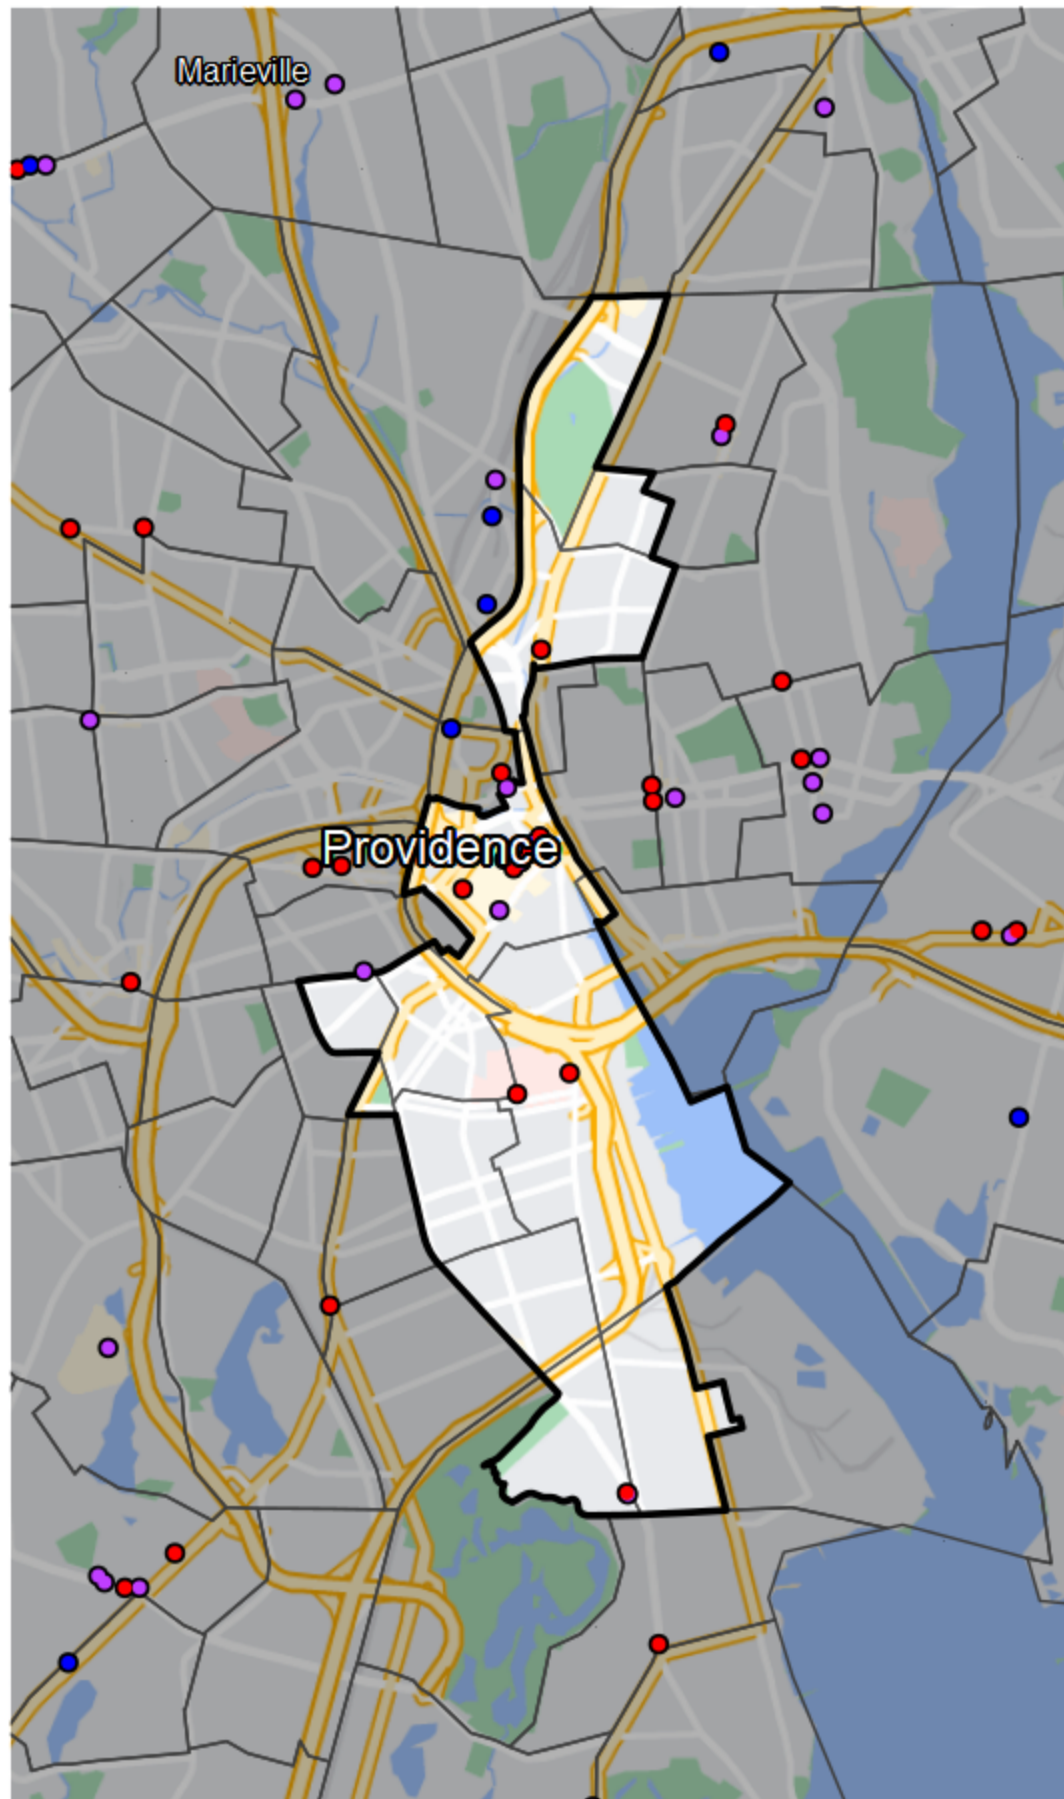

Rhode Island - State Senate District 6

Banking Desert

No Branches within 10 Miles of Population Center

Financial Institutions

- Bank: 8
- Bank, Out-of-State: 11
- Credit Union: 0
- Credit Union, Out-of-State: 0