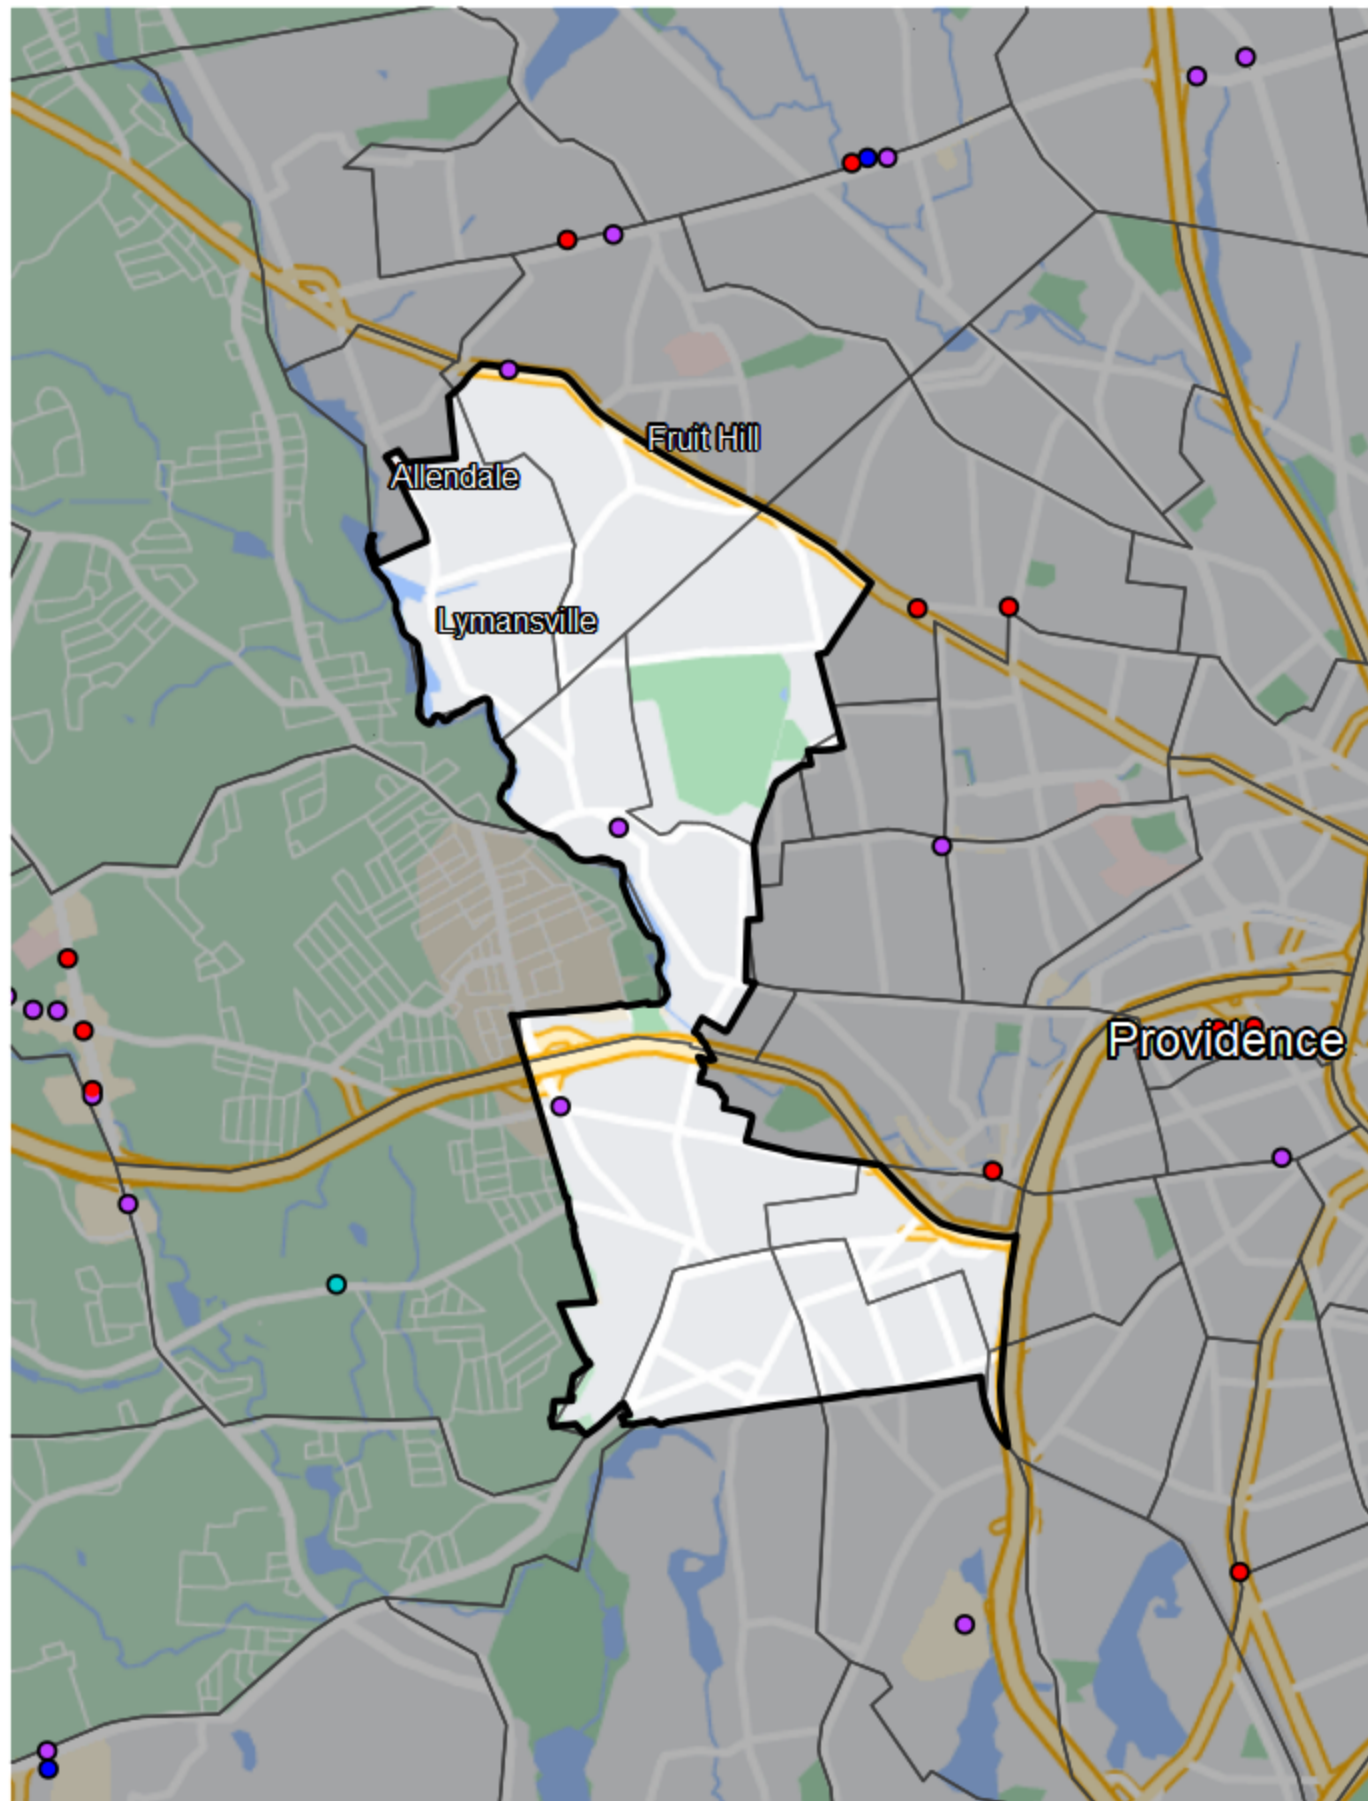

# Rhode Island - State Senate District 7

## Banking Desert

■ No Branches within 10 Miles of Population Center