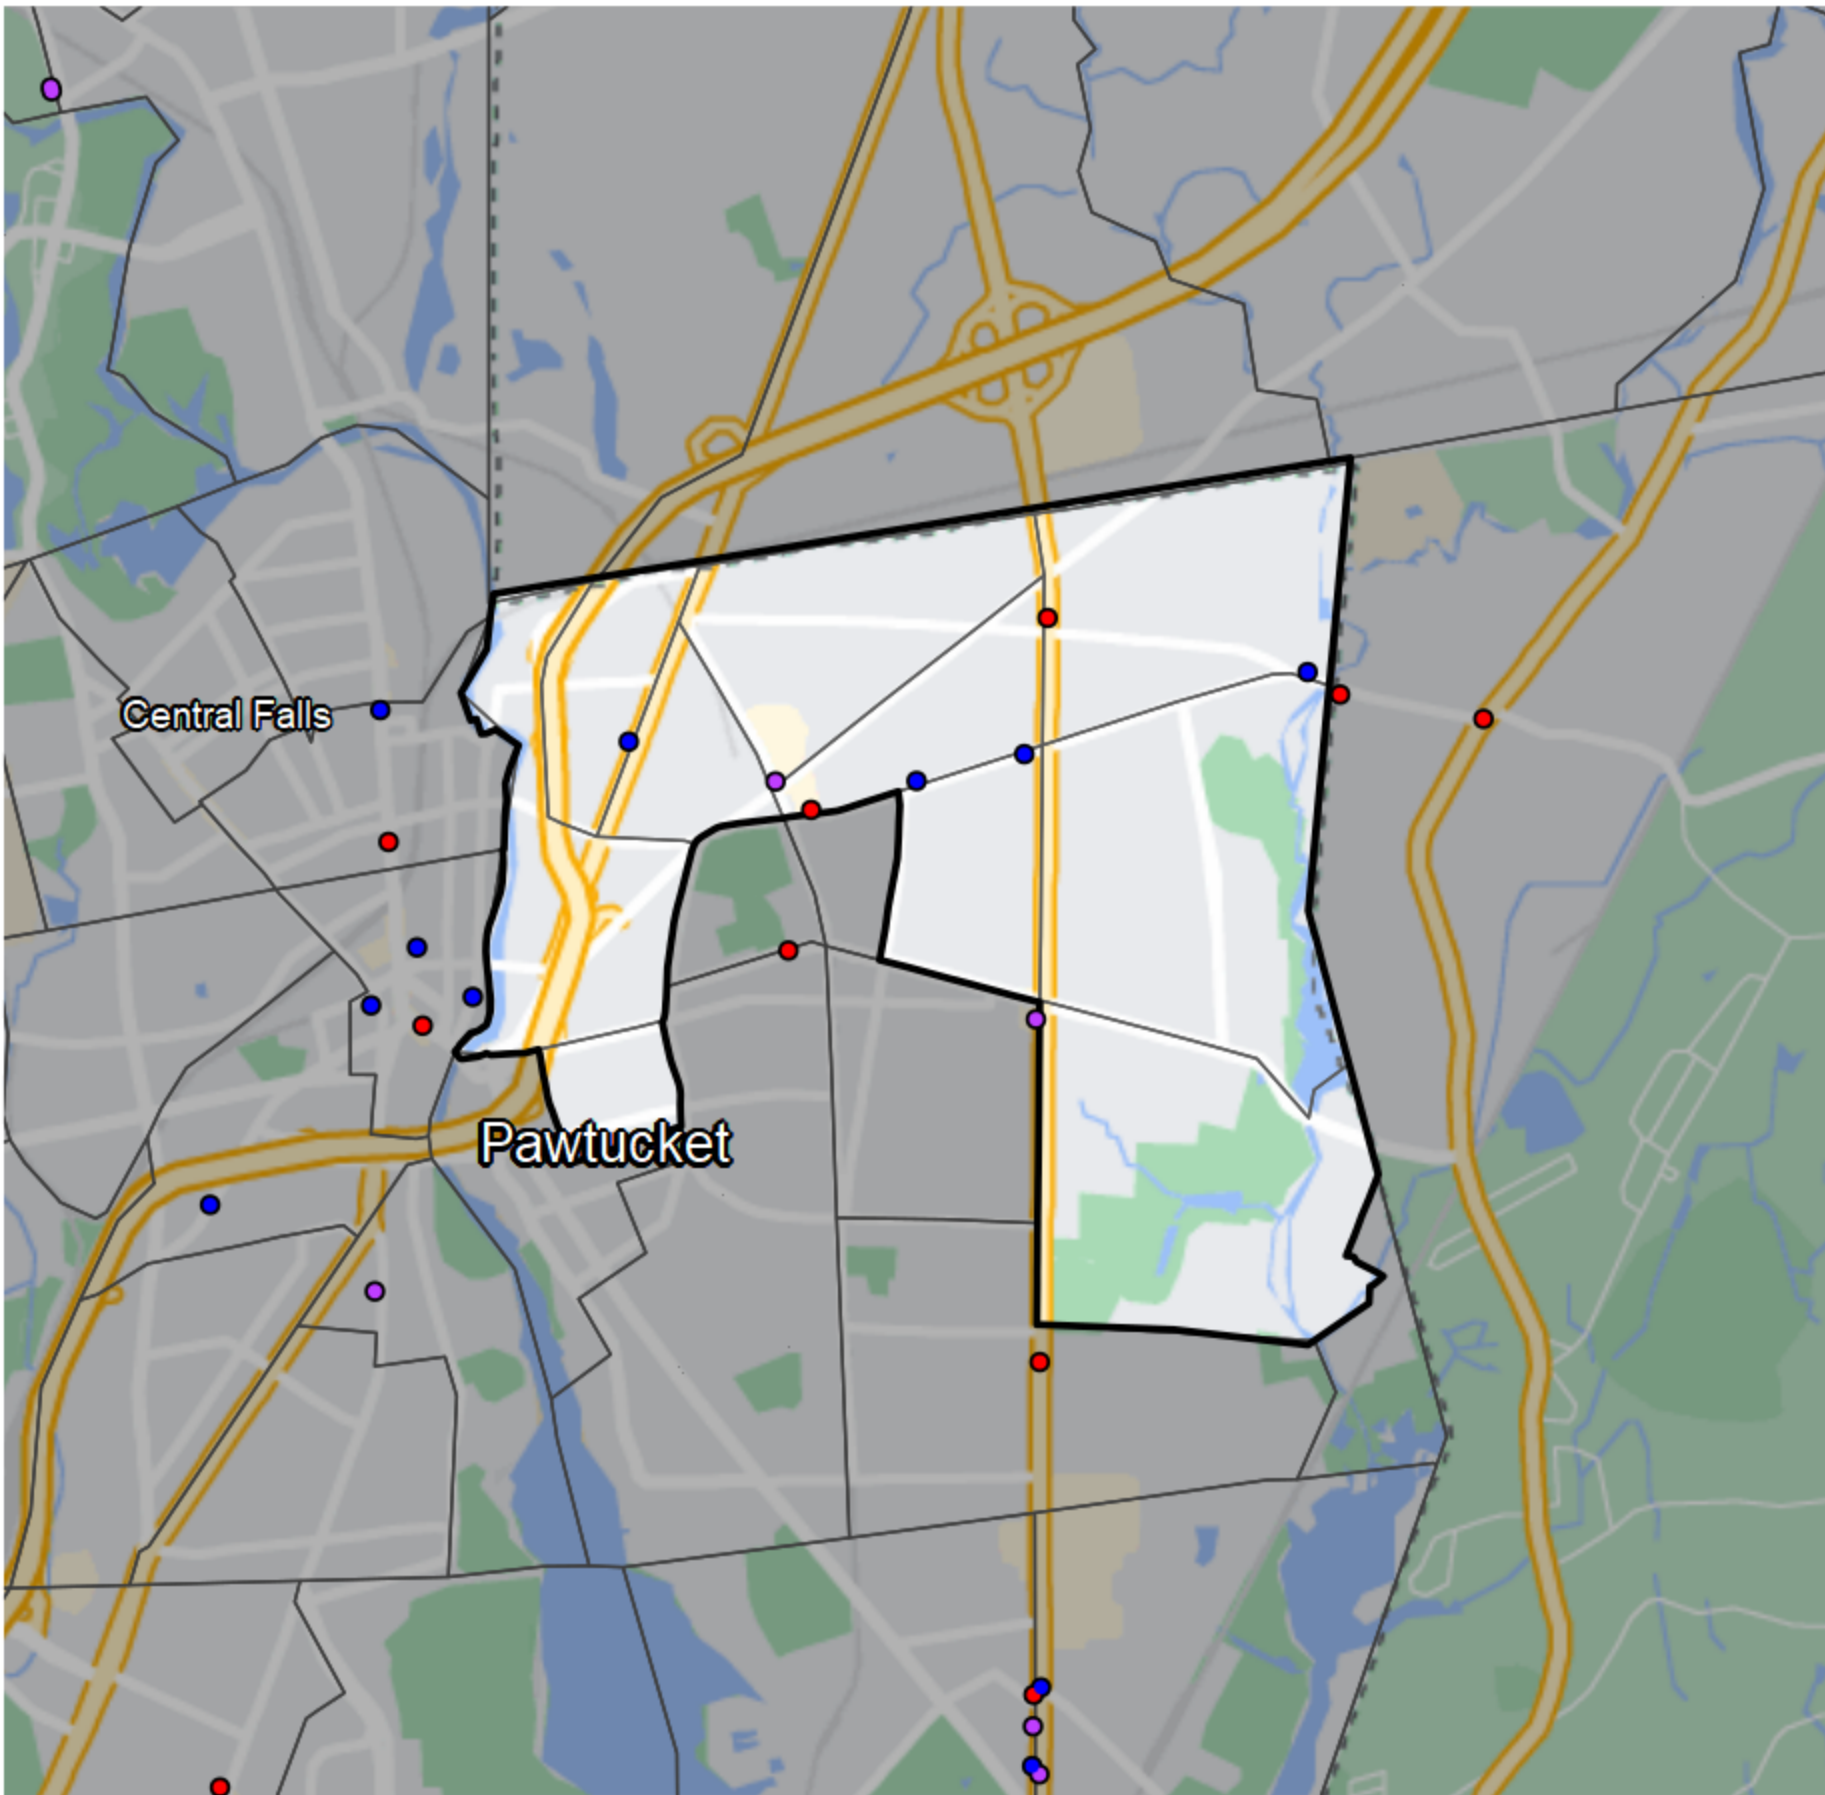

# Rhode Island - State Senate District 8

## Banking Desert

No Branches within 10 Miles of Population Center