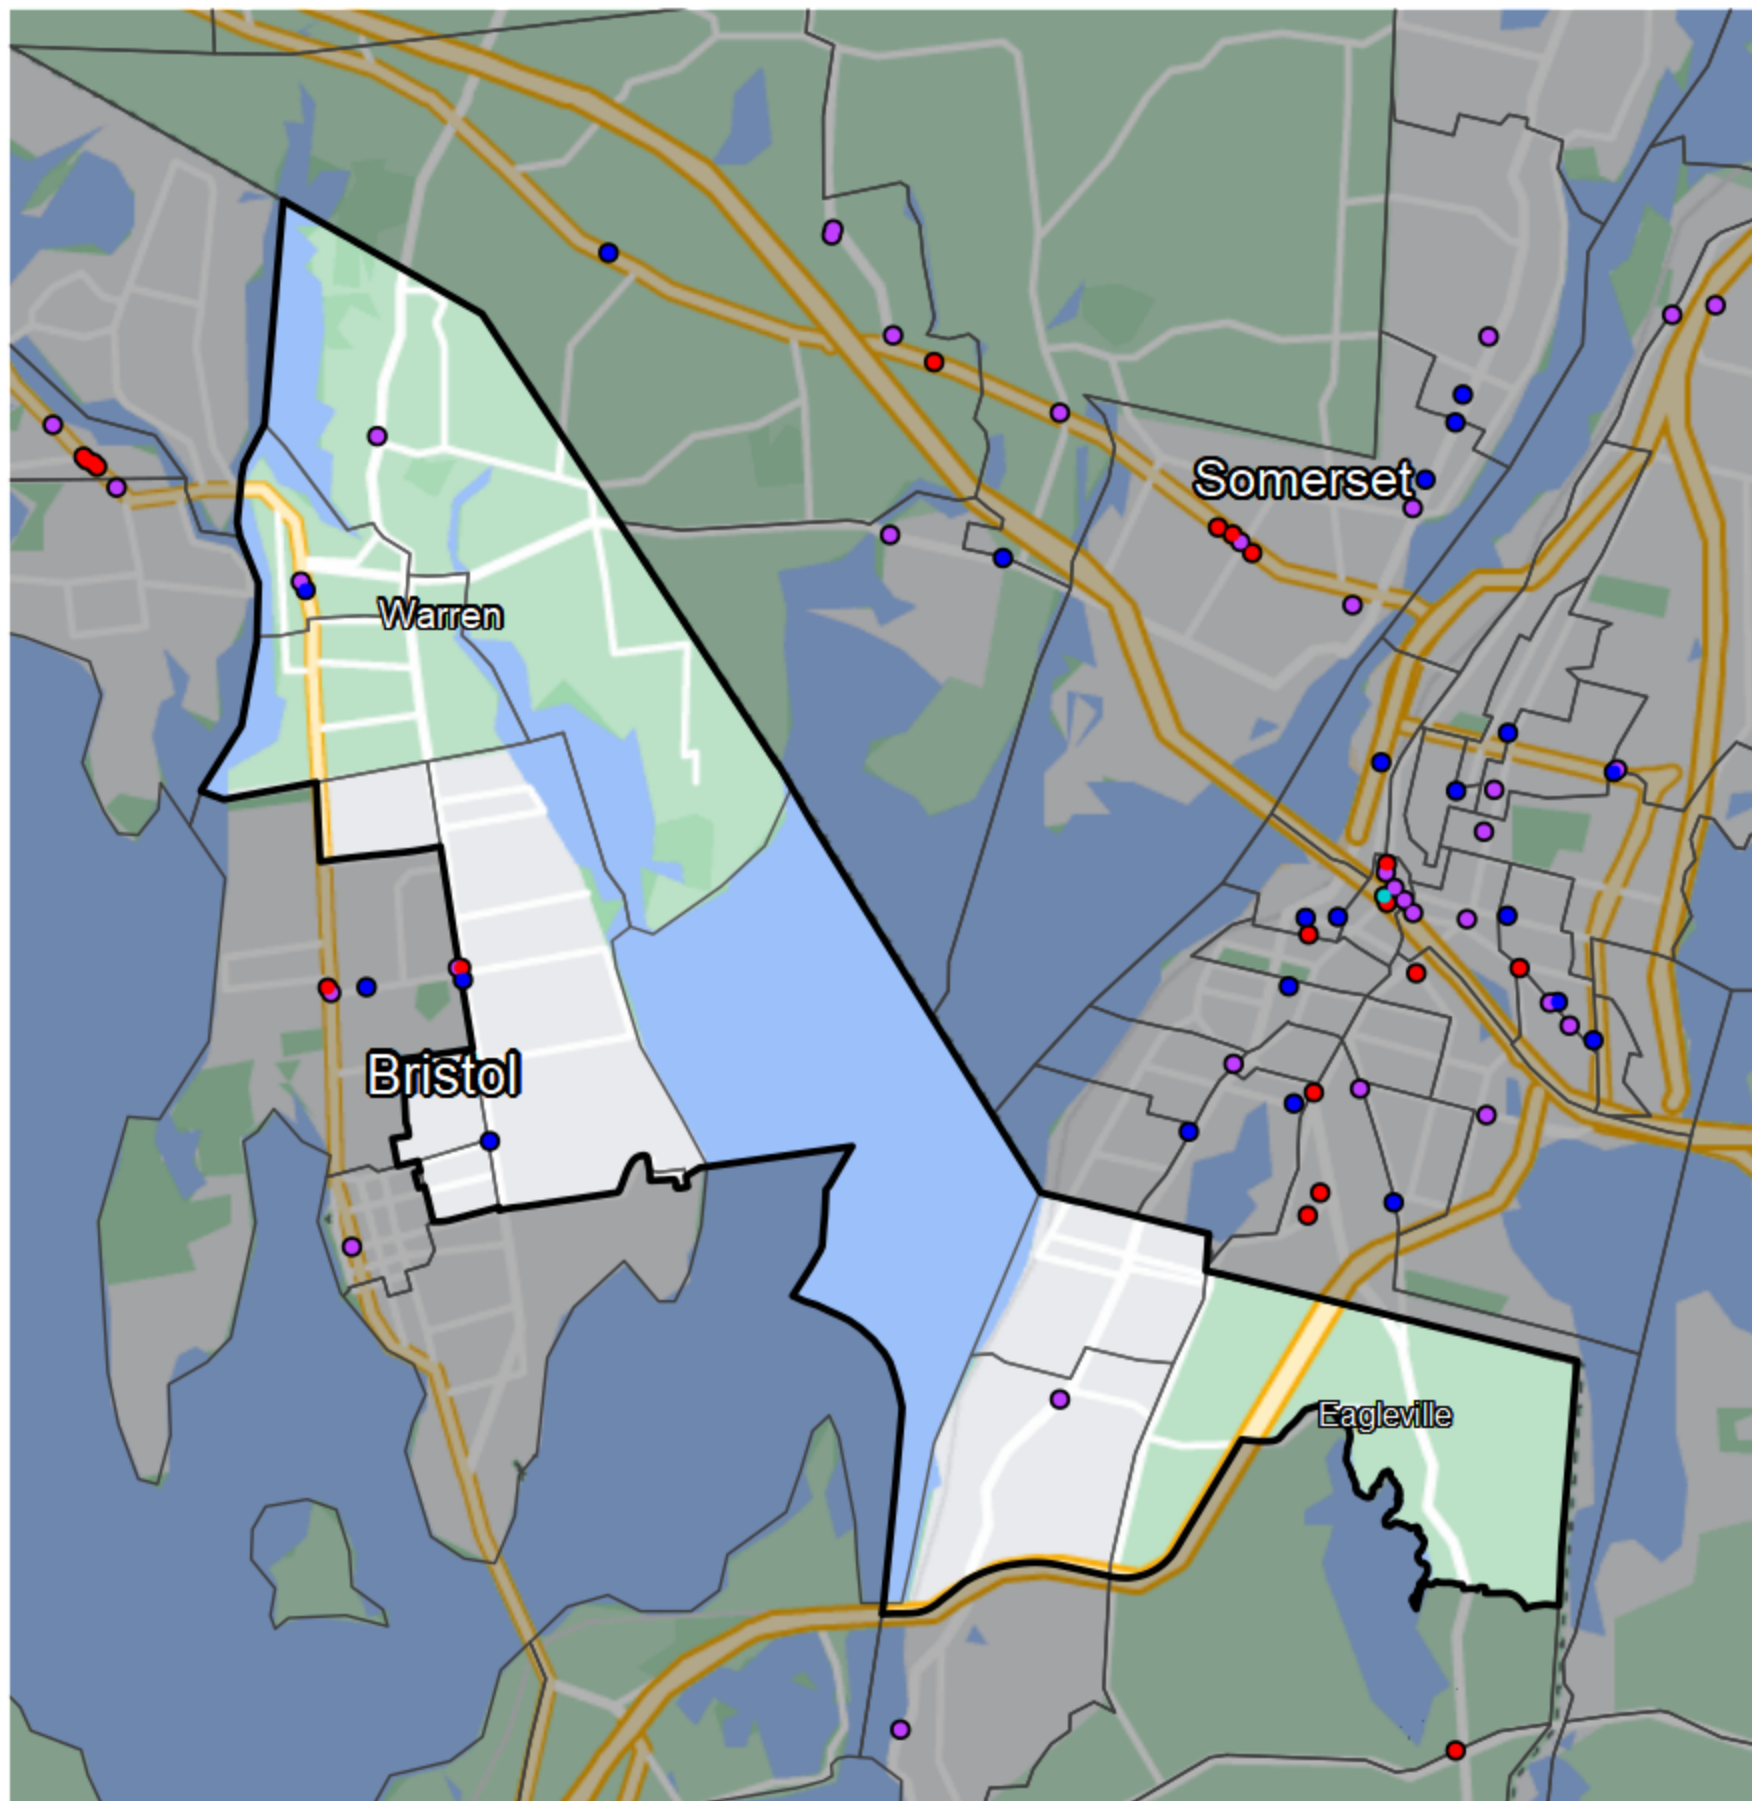

Rhode Island - State Senate District 10

Banking Desert
No Branches within 10 Miles of Population Center

Financial Institutions

- Bank: 3
- Bank, Out-of-State: 1
- Credit Union: 4
- Credit Union, Out-of-State: 0