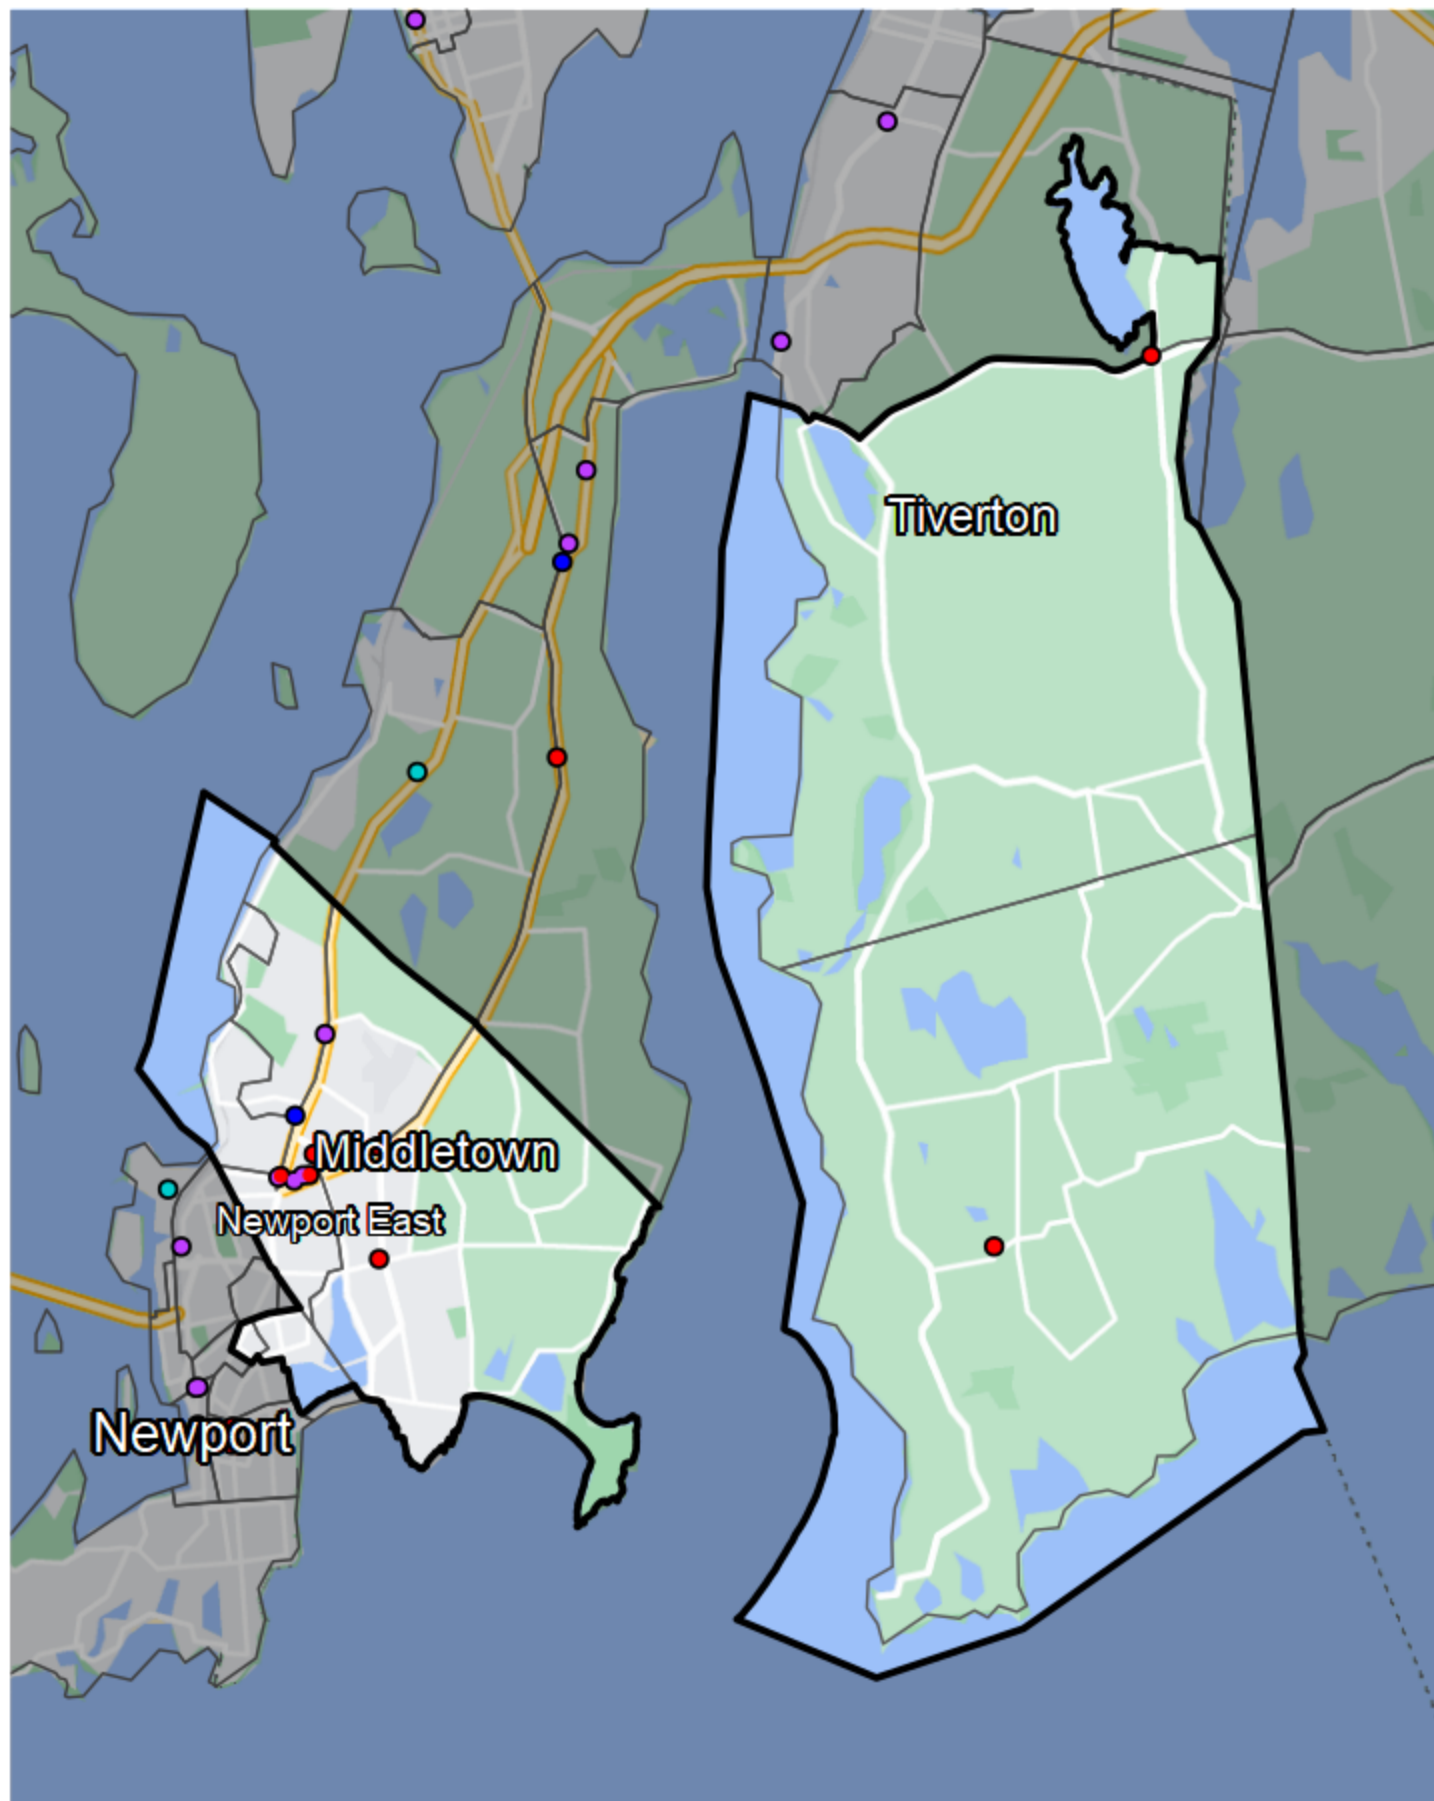

Rhode Island - State Senate District 12

Banking Desert

No Branches within 10 Miles of Population Center

Financial Institutions

Bank: 4

Bank, Out-of-State: 6

Credit Union: 1

Credit Union, Out-of-State: 0