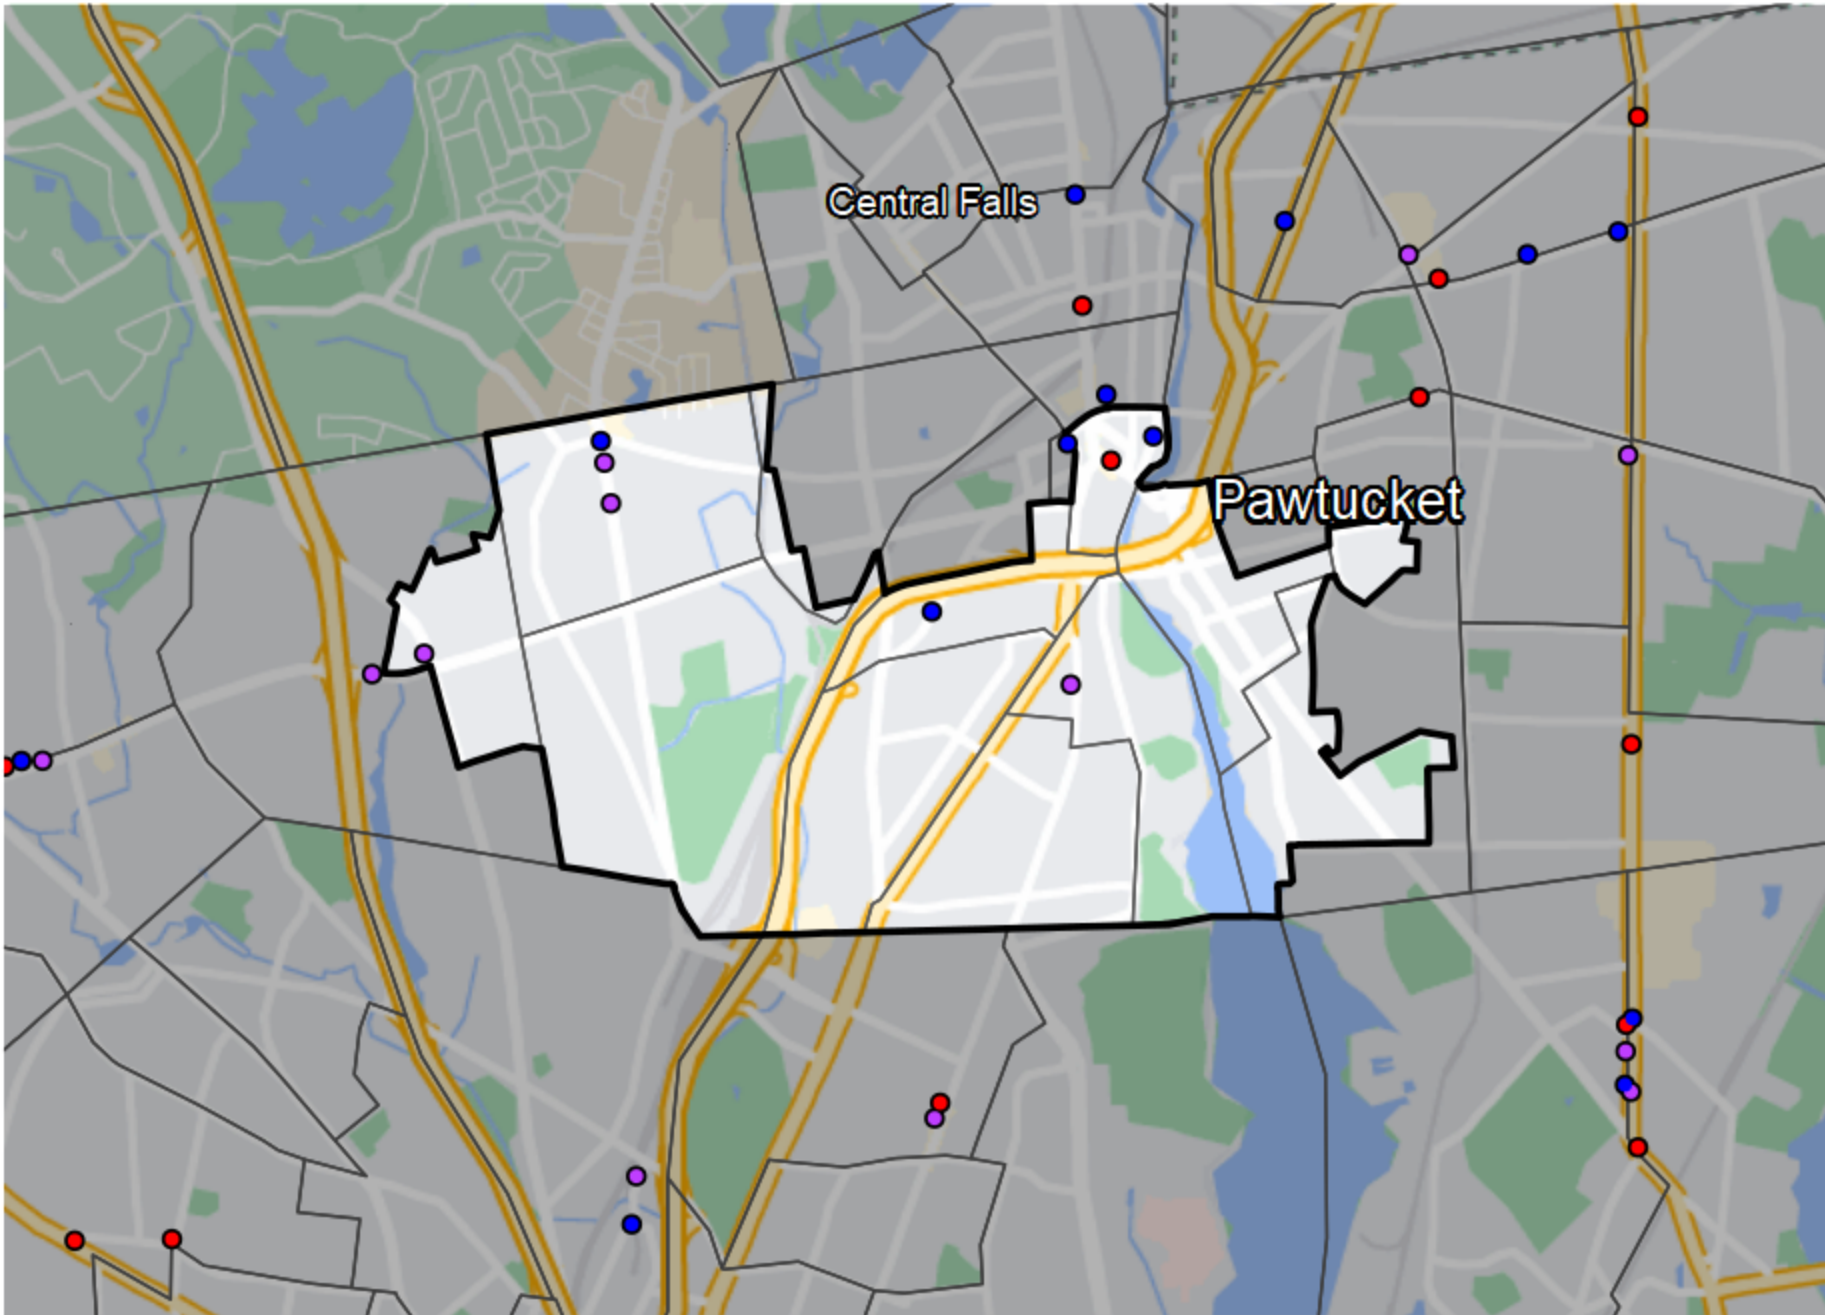

Rhode Island - State Senate District 15

Banking Desert

No Branches within 10 Miles of Population Center

Financial Institutions

- Bank: 4
- Bank, Out-of-State: 1
- Credit Union: 3
- Credit Union, Out-of-State: 0