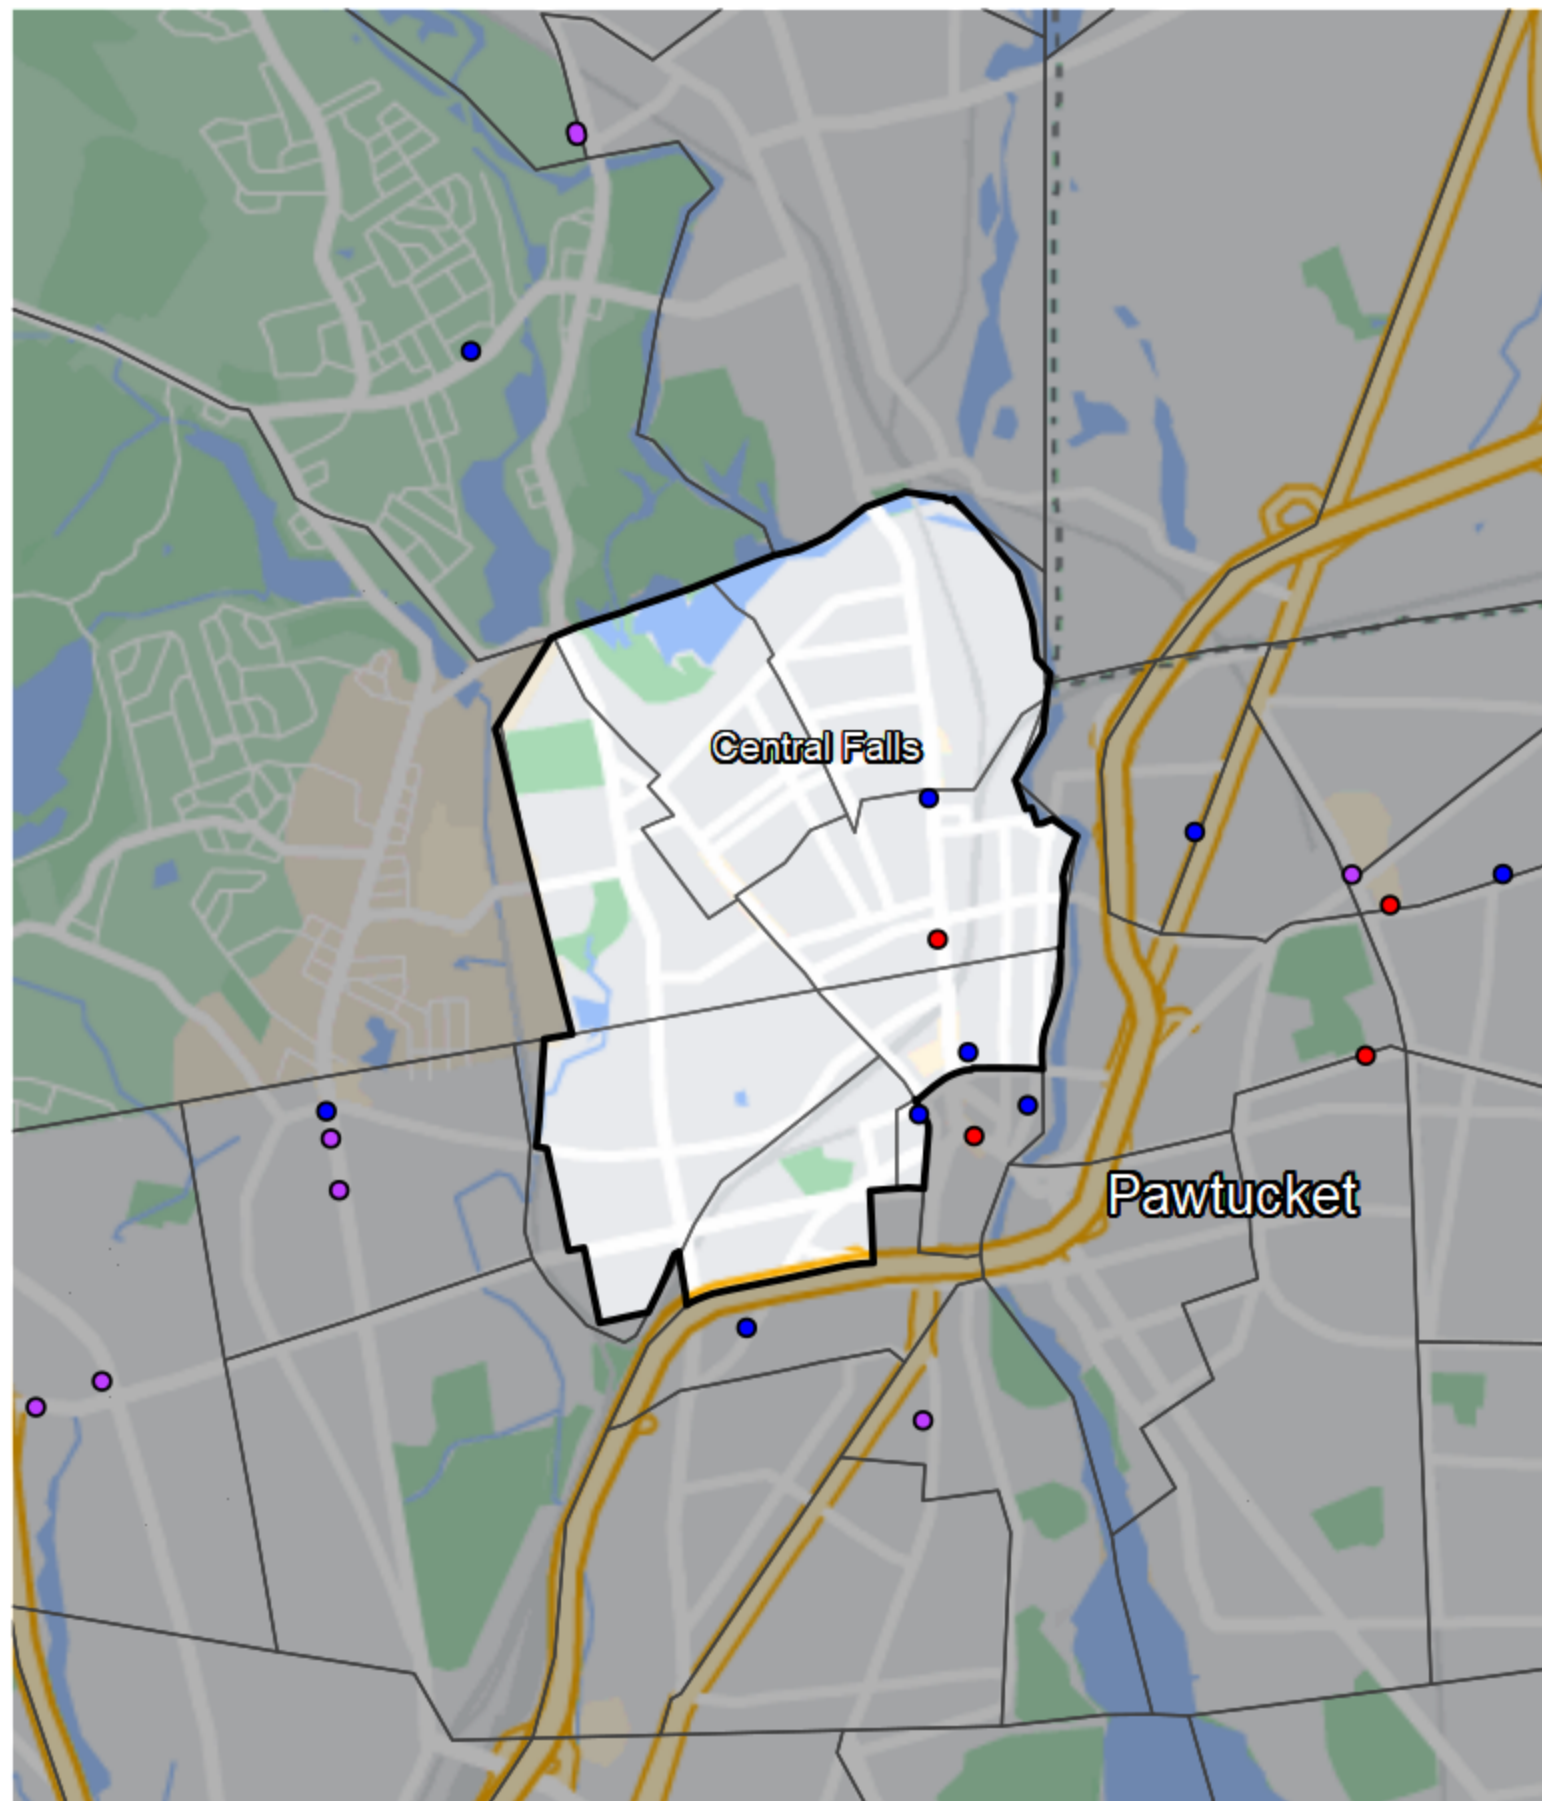

Rhode Island - State Senate District 16

Banking Desert

No Branches within 10 Miles of Population Center

Financial Institutions

- Bank: 0
- Bank, Out-of-State: 1
- Credit Union: 3
- Credit Union, Out-of-State: 0