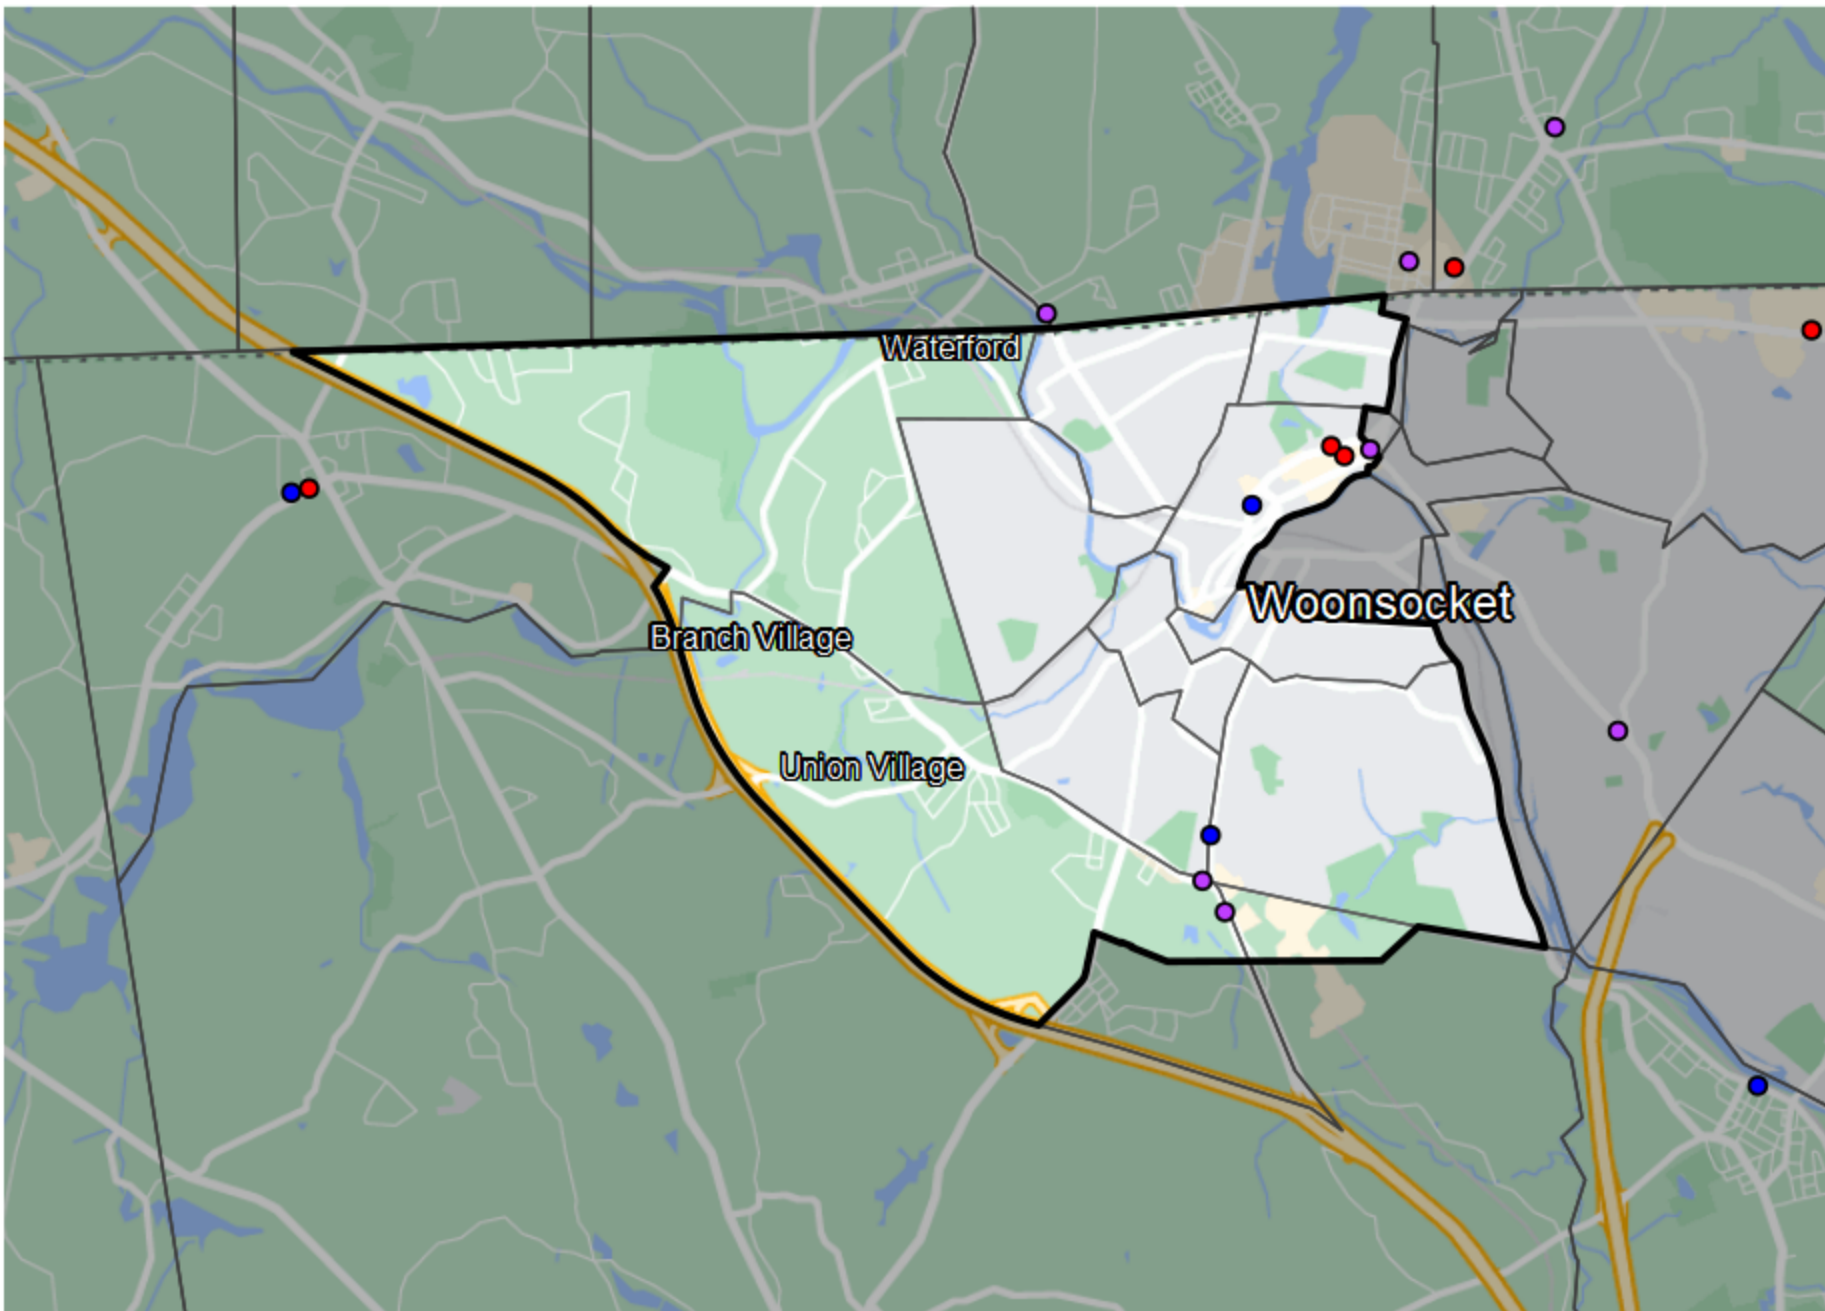

## Rhode Island - State Senate District 24

### Banking Desert

- No Branches within 10 Miles of Population Center