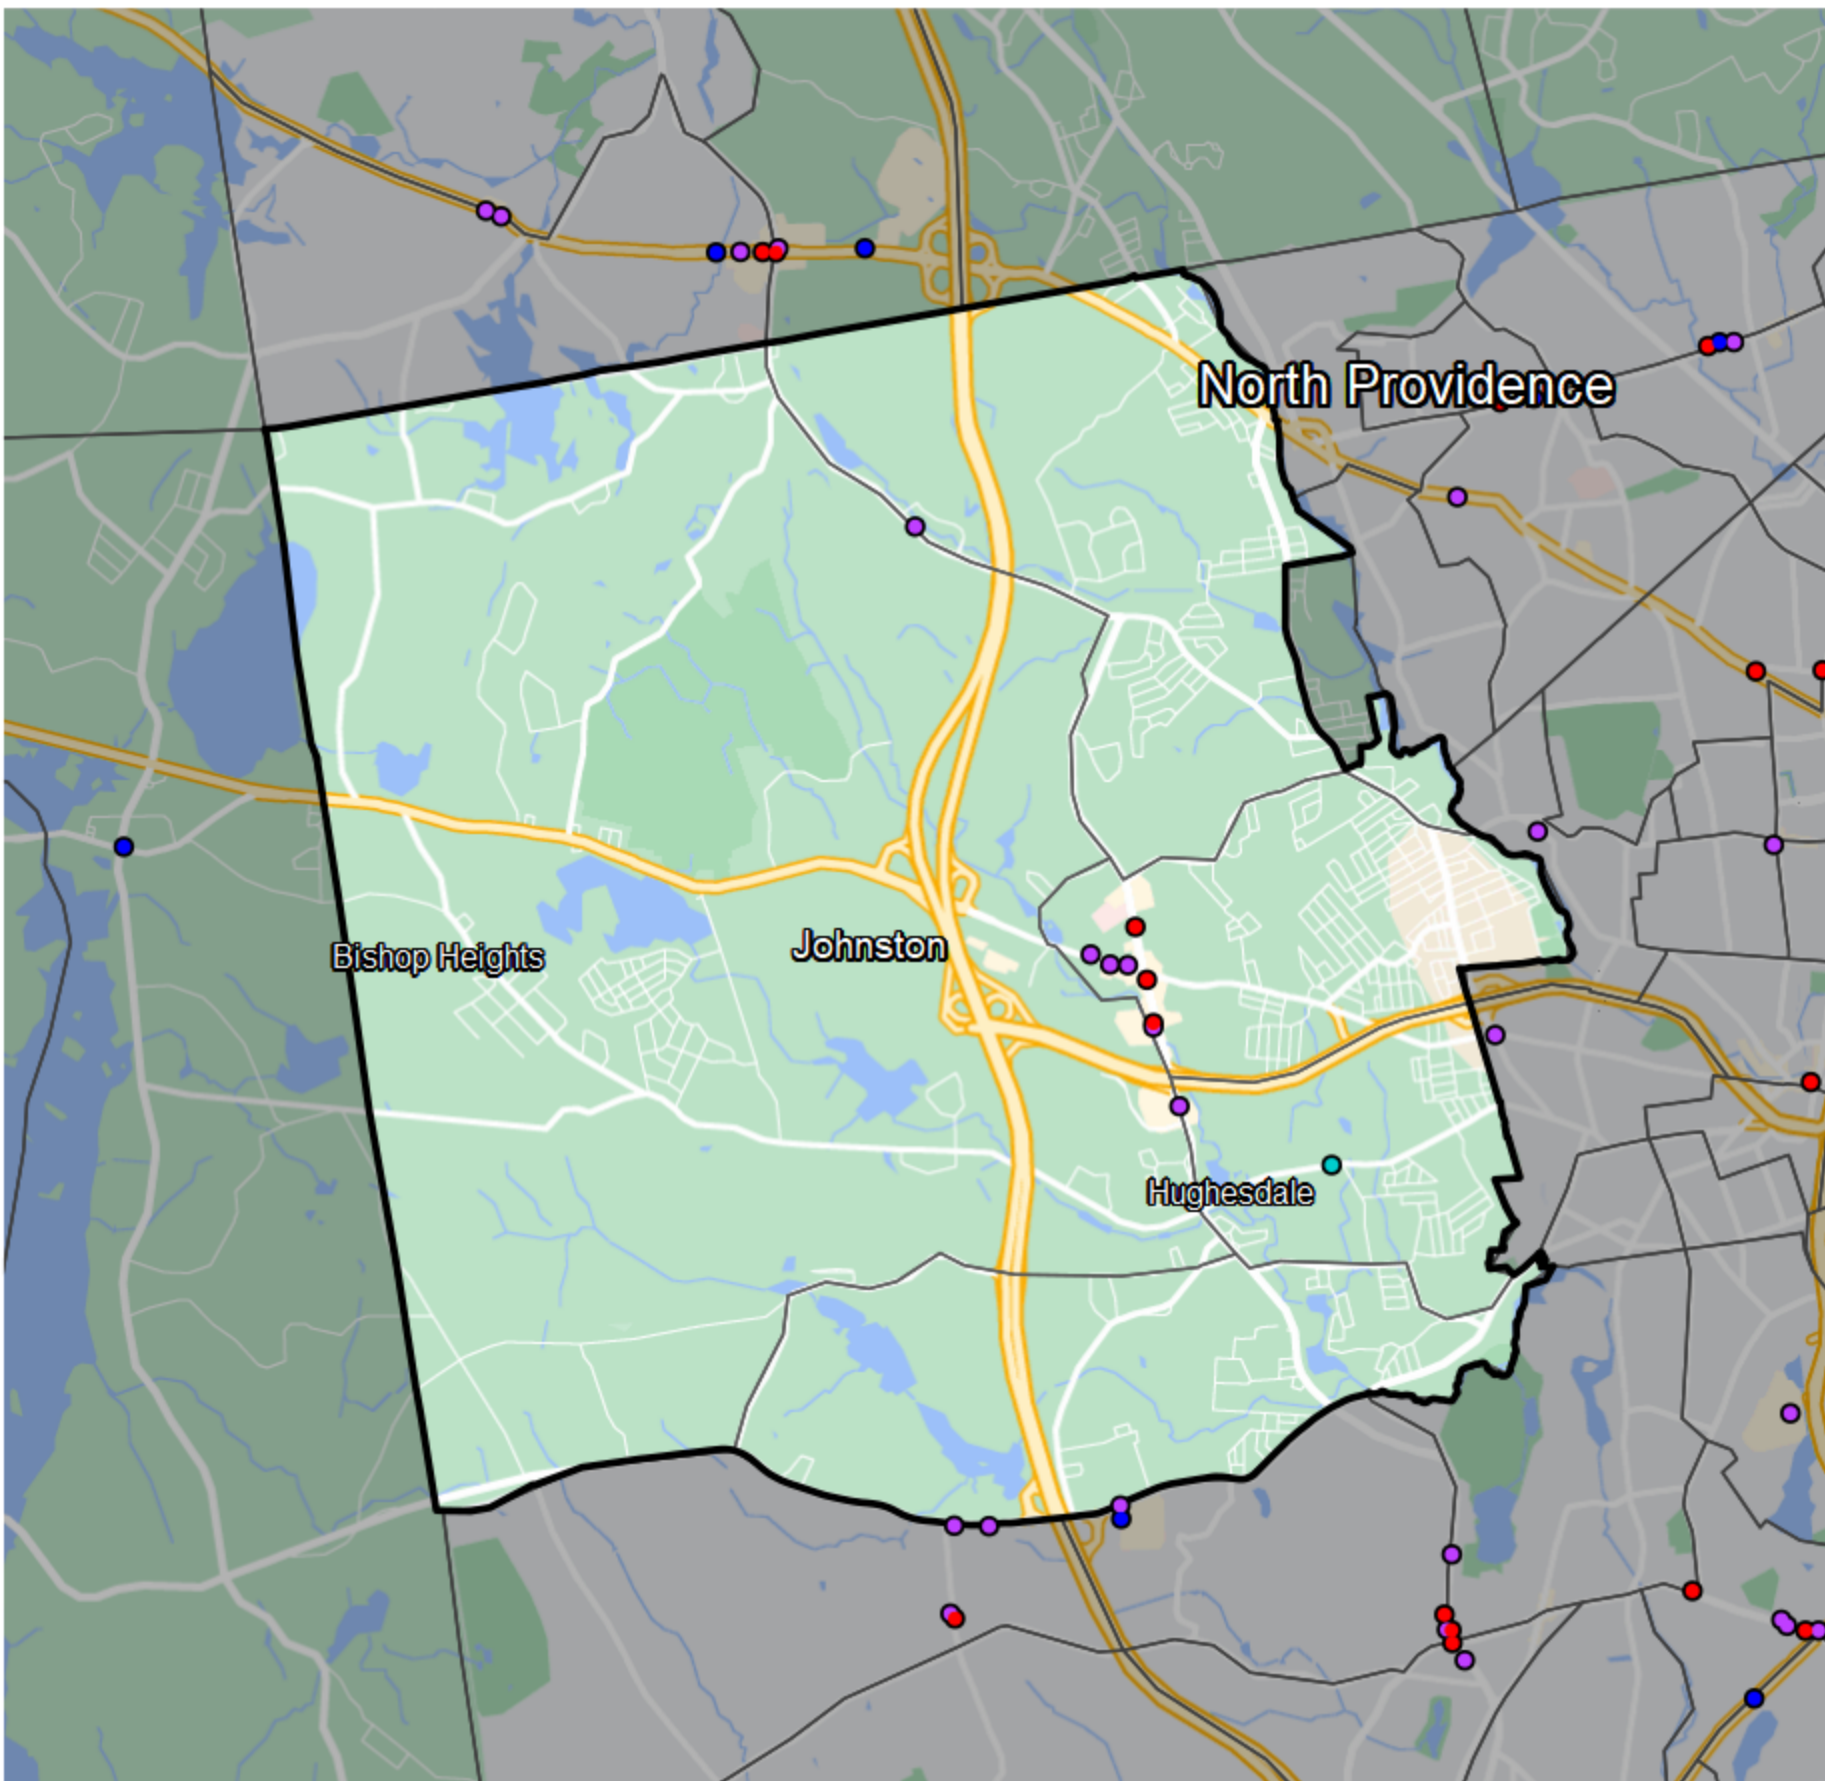

Rhode Island - State Senate District 25

Banking Desert

No Branches within 10 Miles of Population Center

Financial Institutions

- Bank: 6
- Bank, Out-of-State: 3
- Credit Union: 0
- Credit Union, Out-of-State: 1