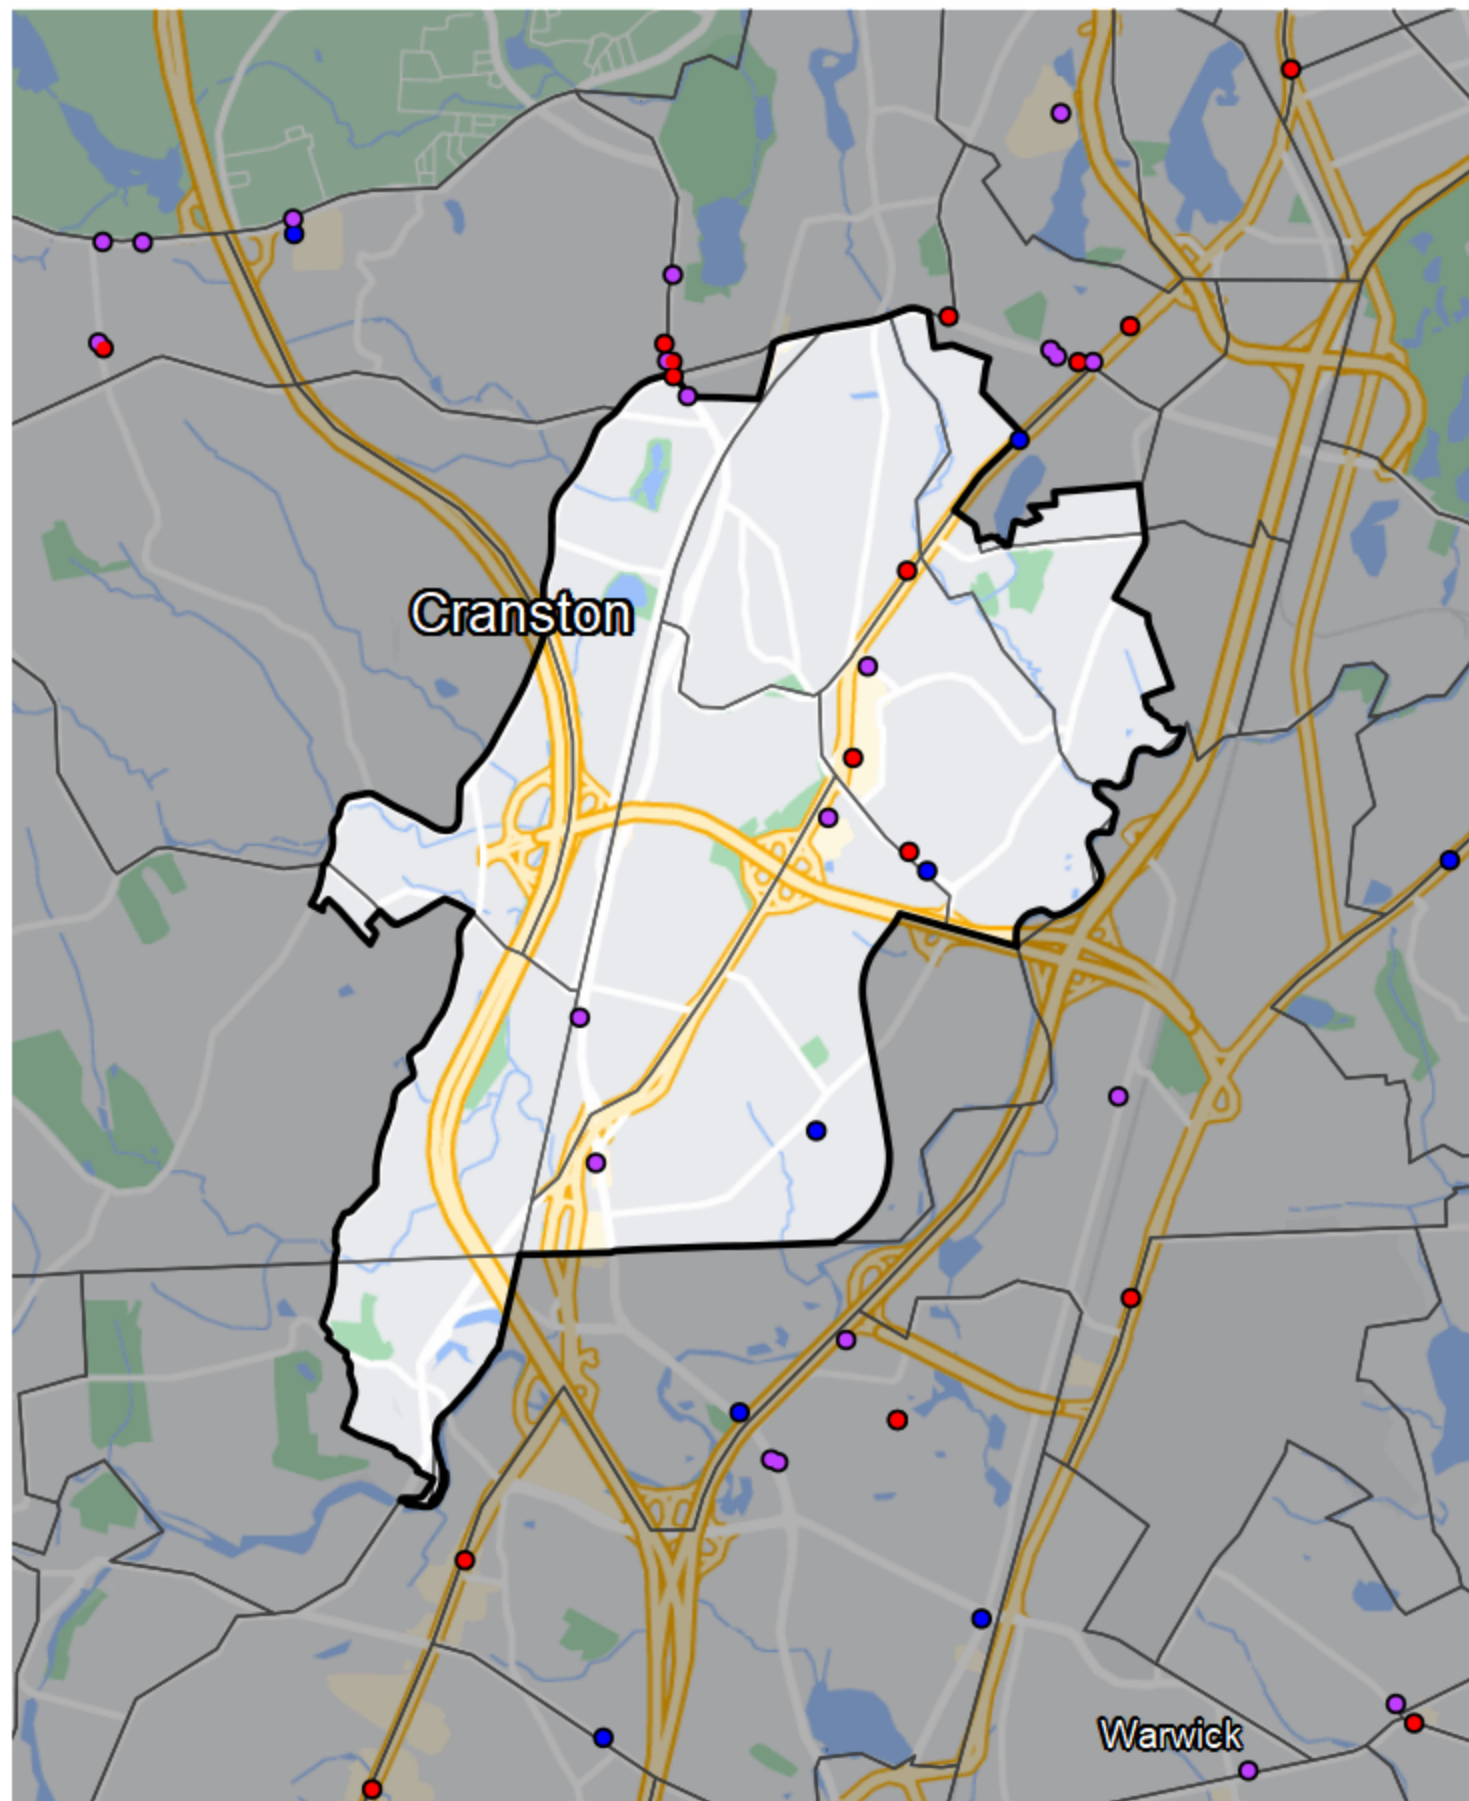

Rhode Island - State Senate District 27

Banking Desert

No Branches within 10 Miles of Population Center

Financial Institutions

- Bank: 5
- Bank, Out-of-State: 4
- Credit Union: 2
- Credit Union, Out-of-State: 0