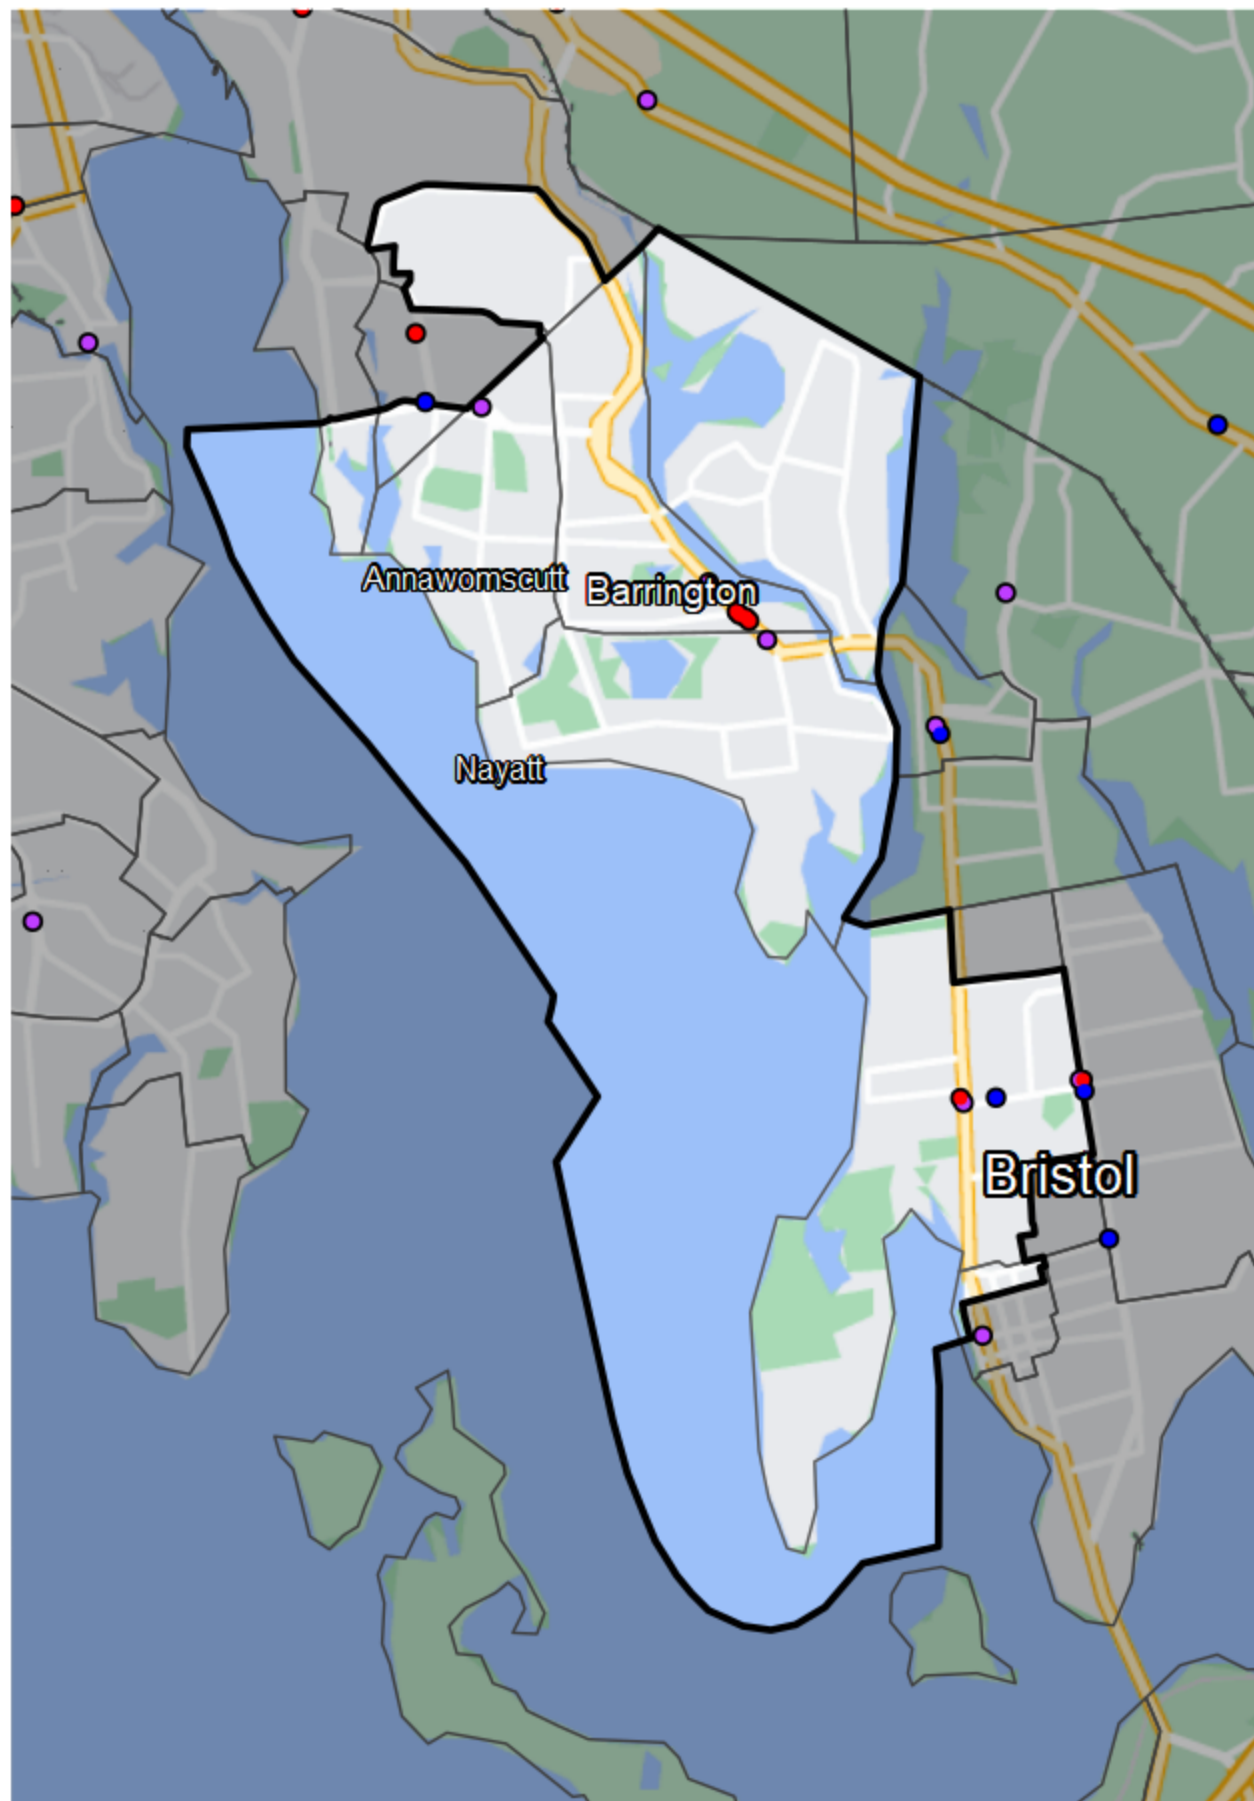

Rhode Island - State Senate District 32

Banking Desert

No Branches within 10 Miles of Population Center

Financial Institutions

- Bank: 5
- Bank, Out-of-State: 5
- Credit Union: 1
- Credit Union, Out-of-State: 0