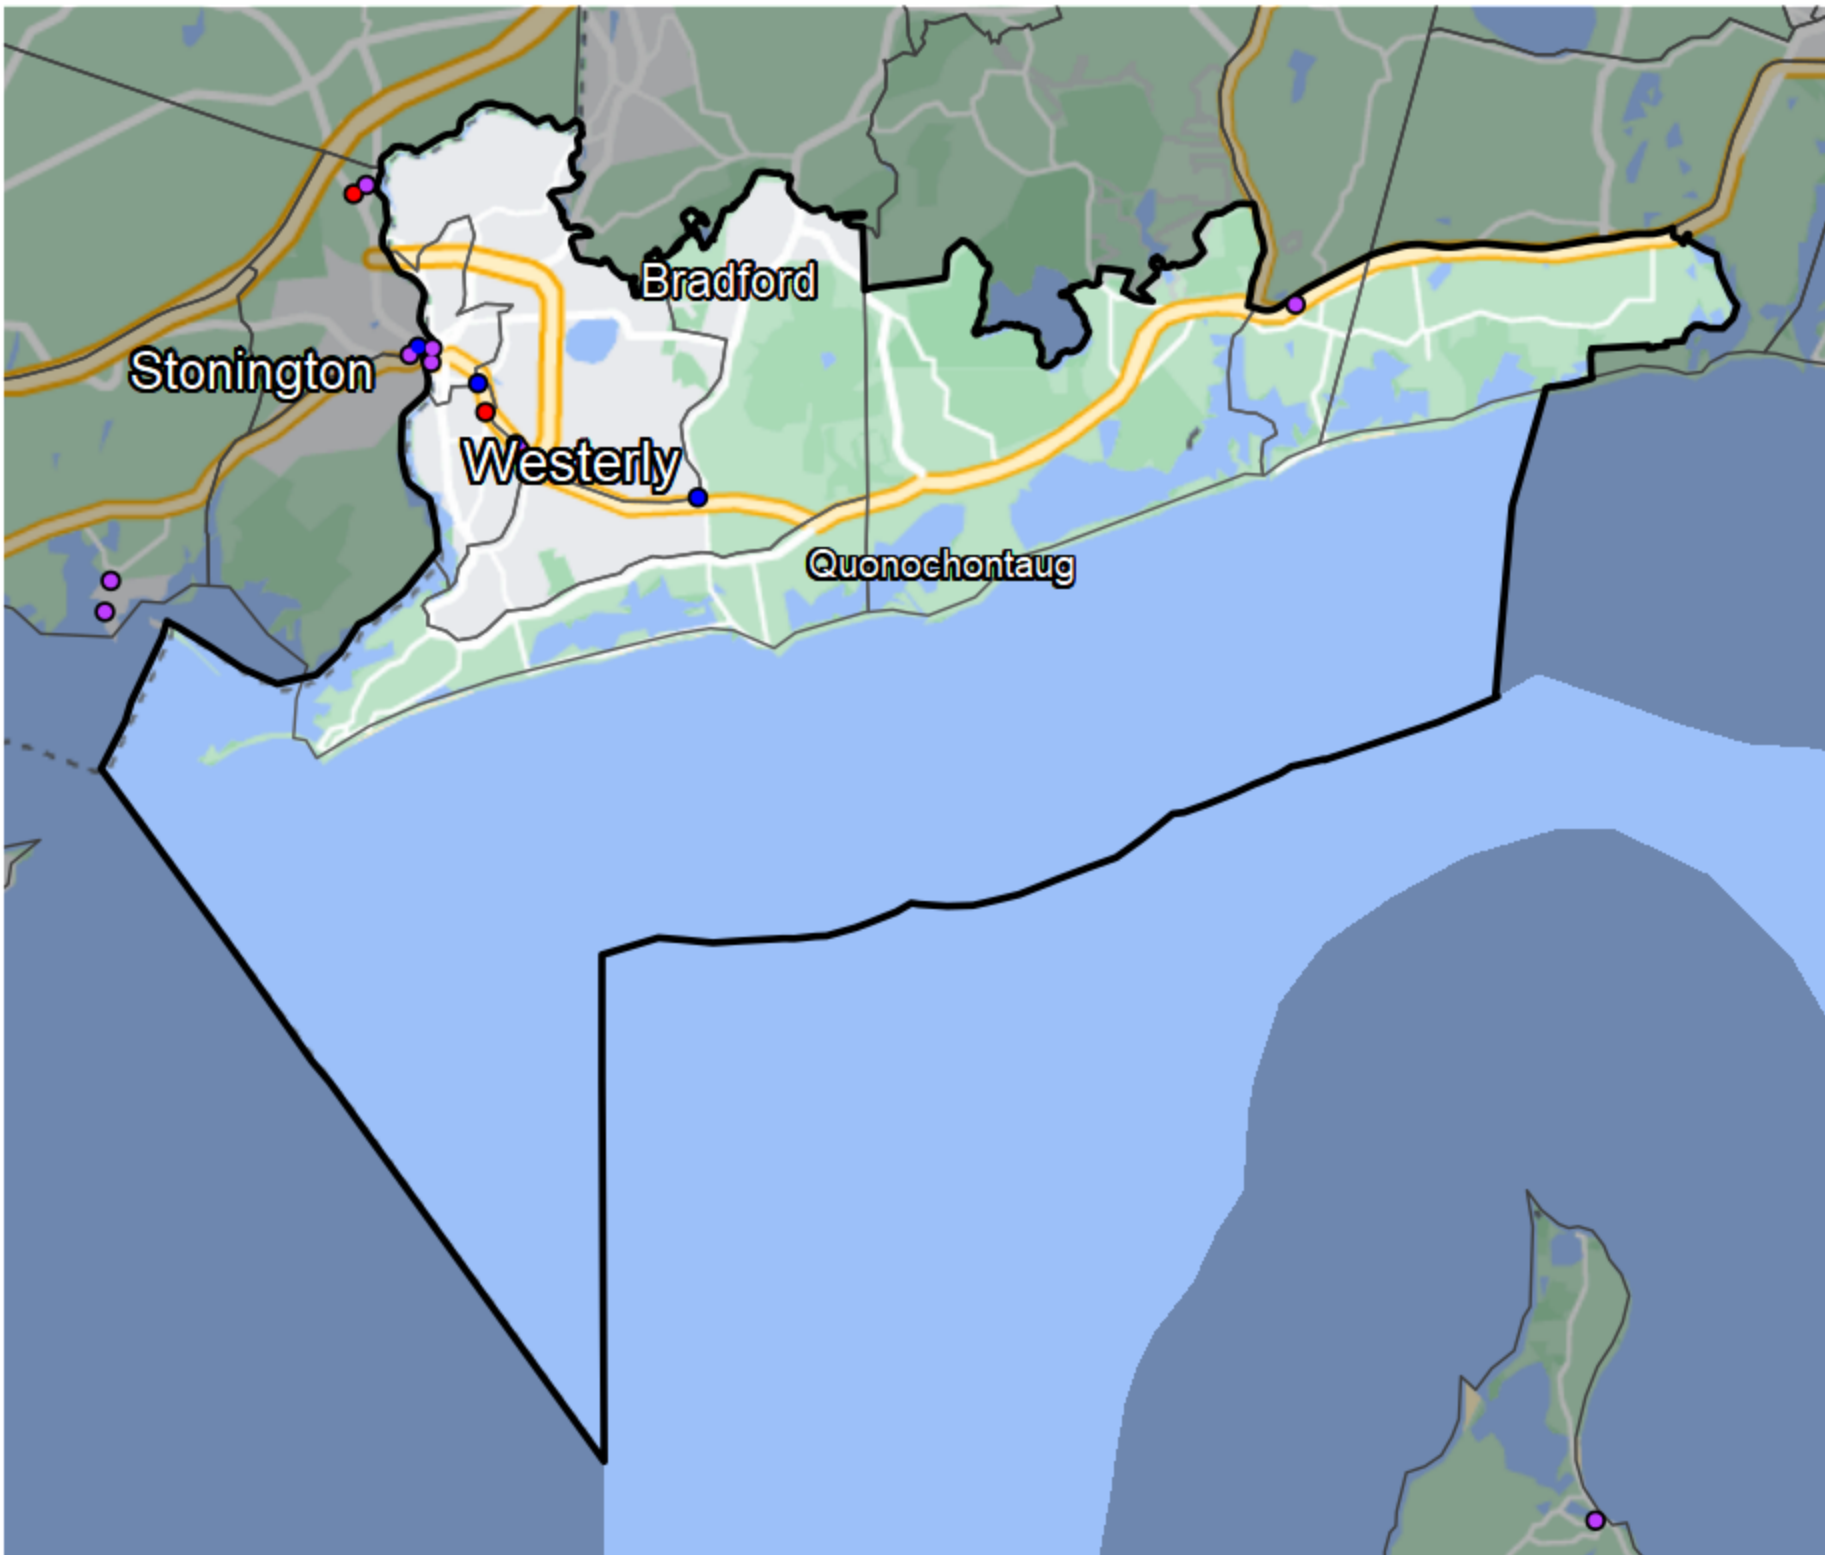

Rhode Island - State Senate District 38

Banking Desert
No Branches within 10 Miles of Population Center

Financial Institutions
Bank: 6
Bank, Out-of-State: 3
Credit Union: 2
Credit Union, Out-of-State: 0