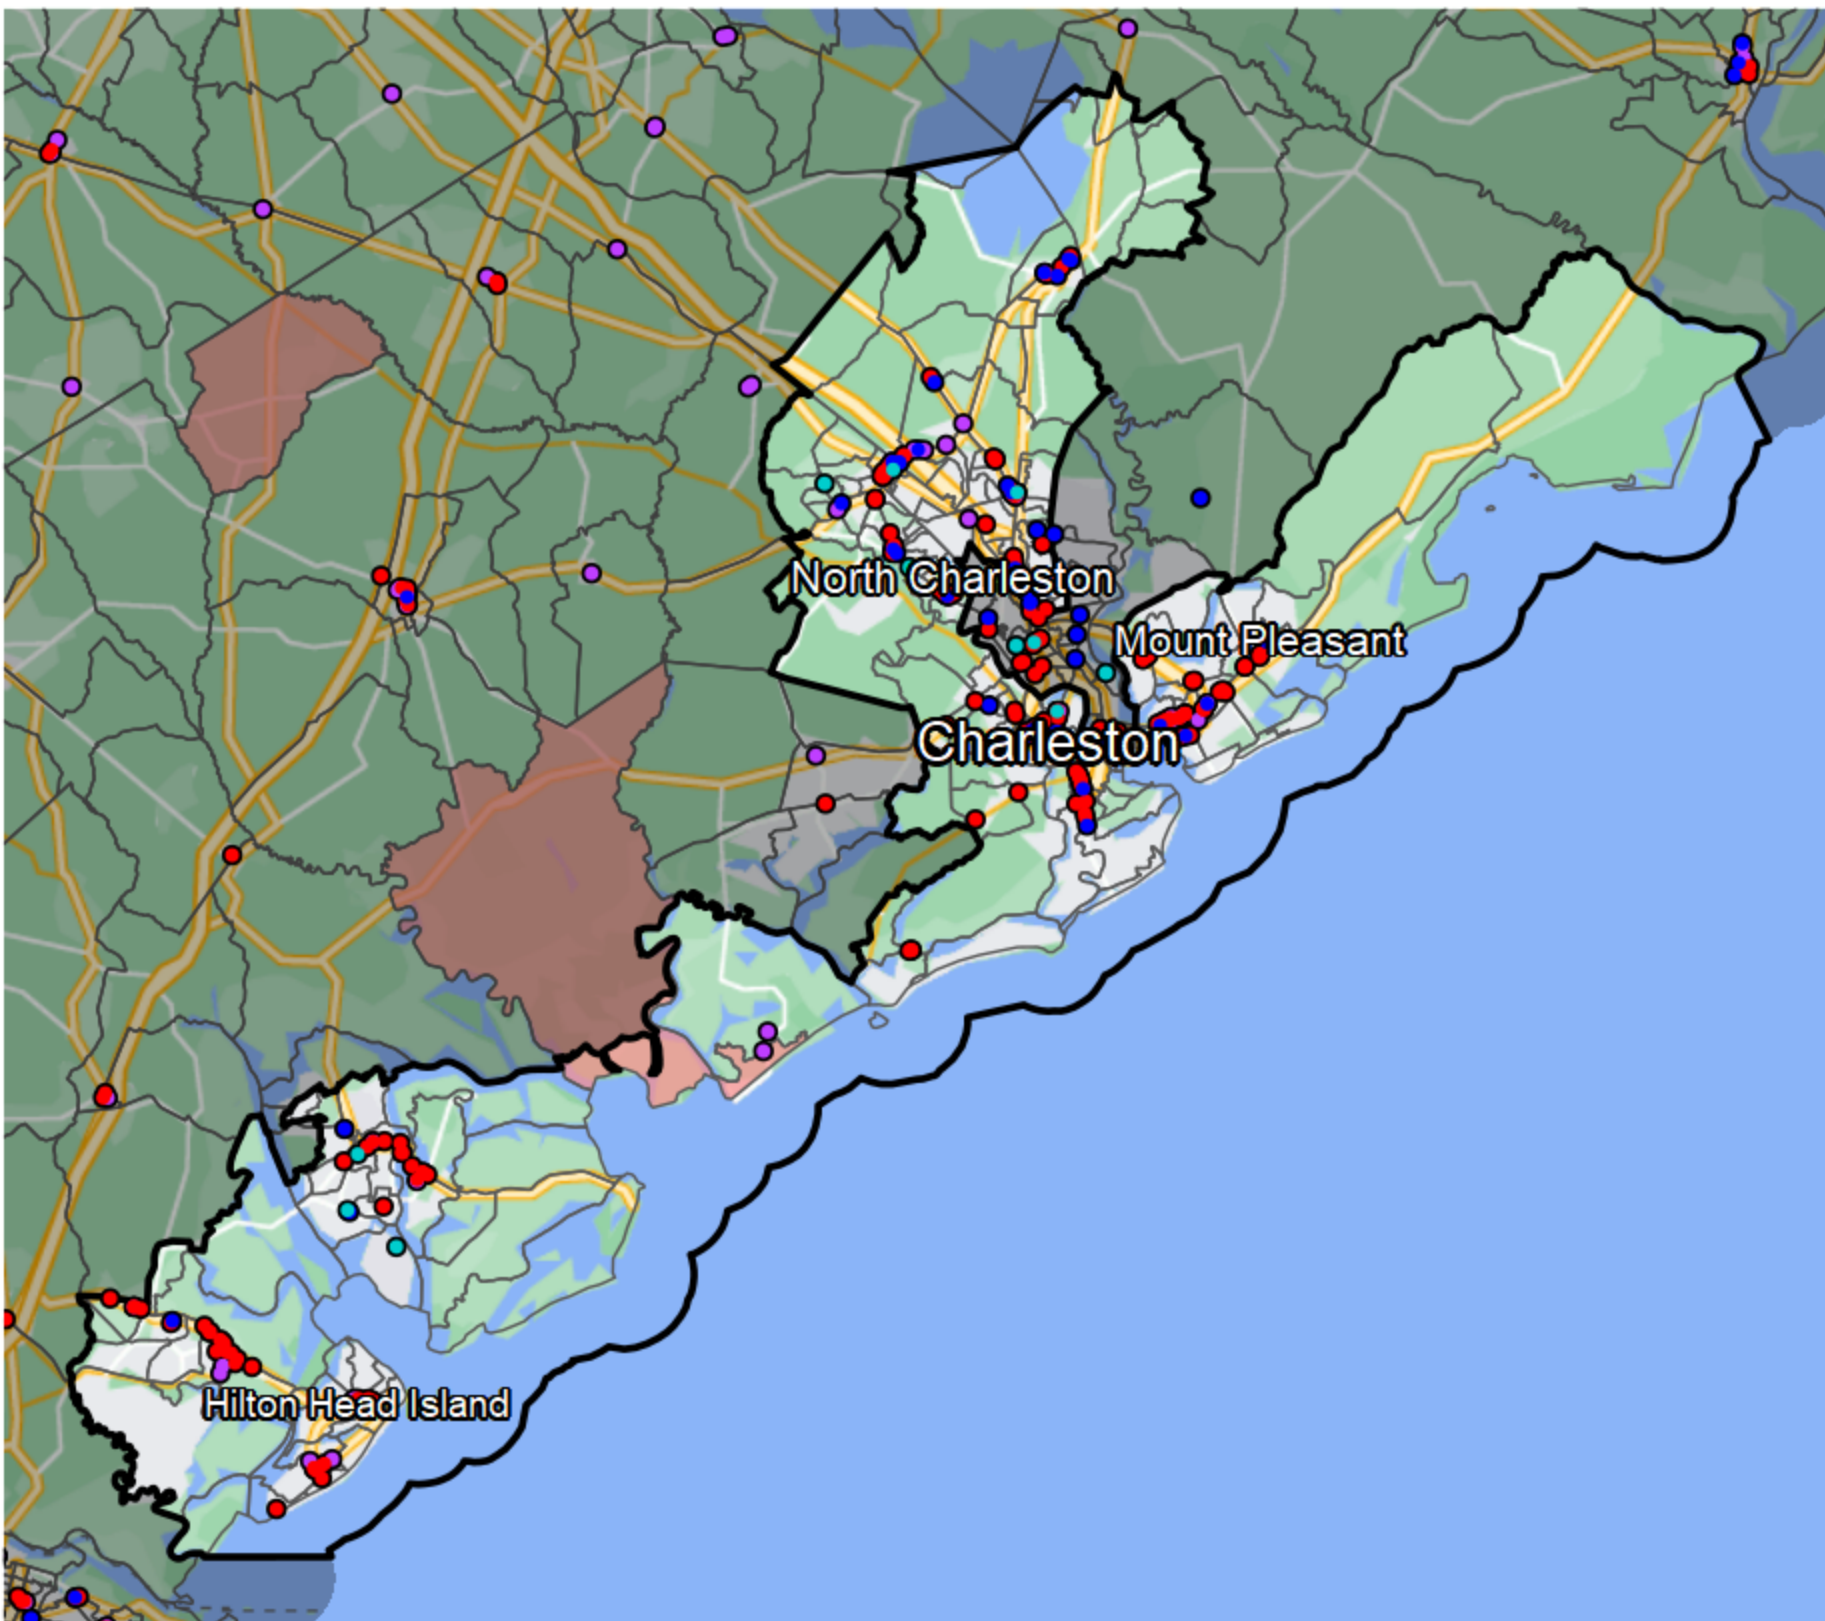

South Carolina - Congressional District 1

Banking Desert

No Branches within 10 Miles of Population Center

Financial Institutions

- Bank: 34
- Bank, Out-of-State: 185
- Credit Union: 32
- Credit Union, Out-of-State: 9