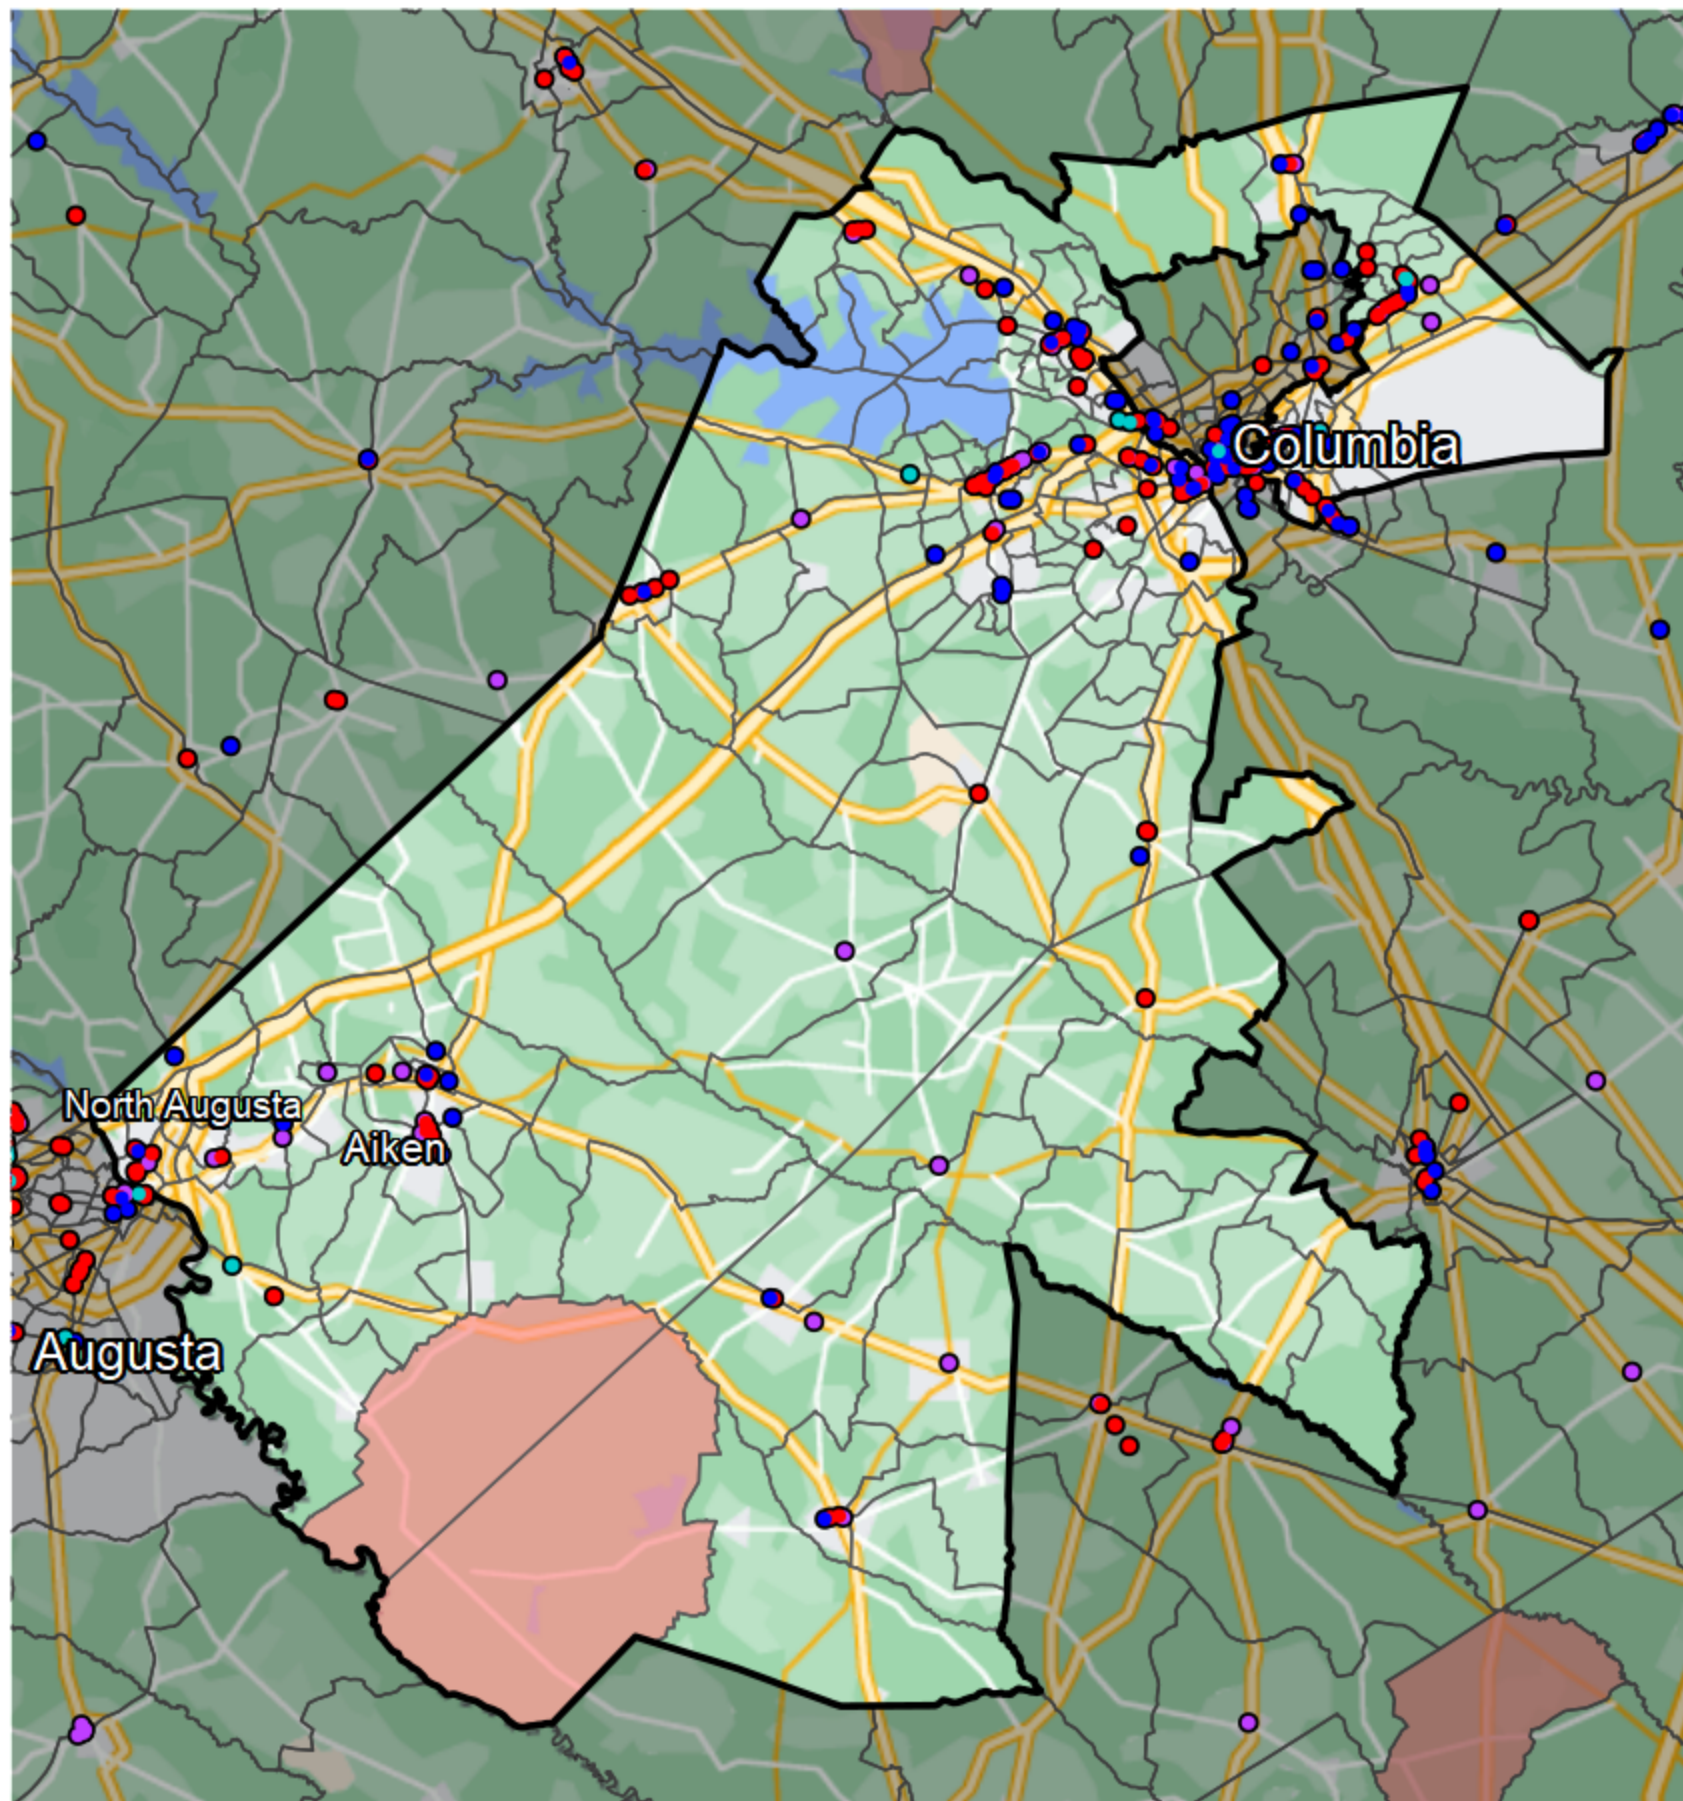

South Carolina - Congressional District 2

Banking Desert

No Branches within 10 Miles of Population Center

Financial Institutions

- Bank: 40
- Bank, Out-of-State: 109
- Credit Union: 47
- Credit Union, Out-of-State: 8