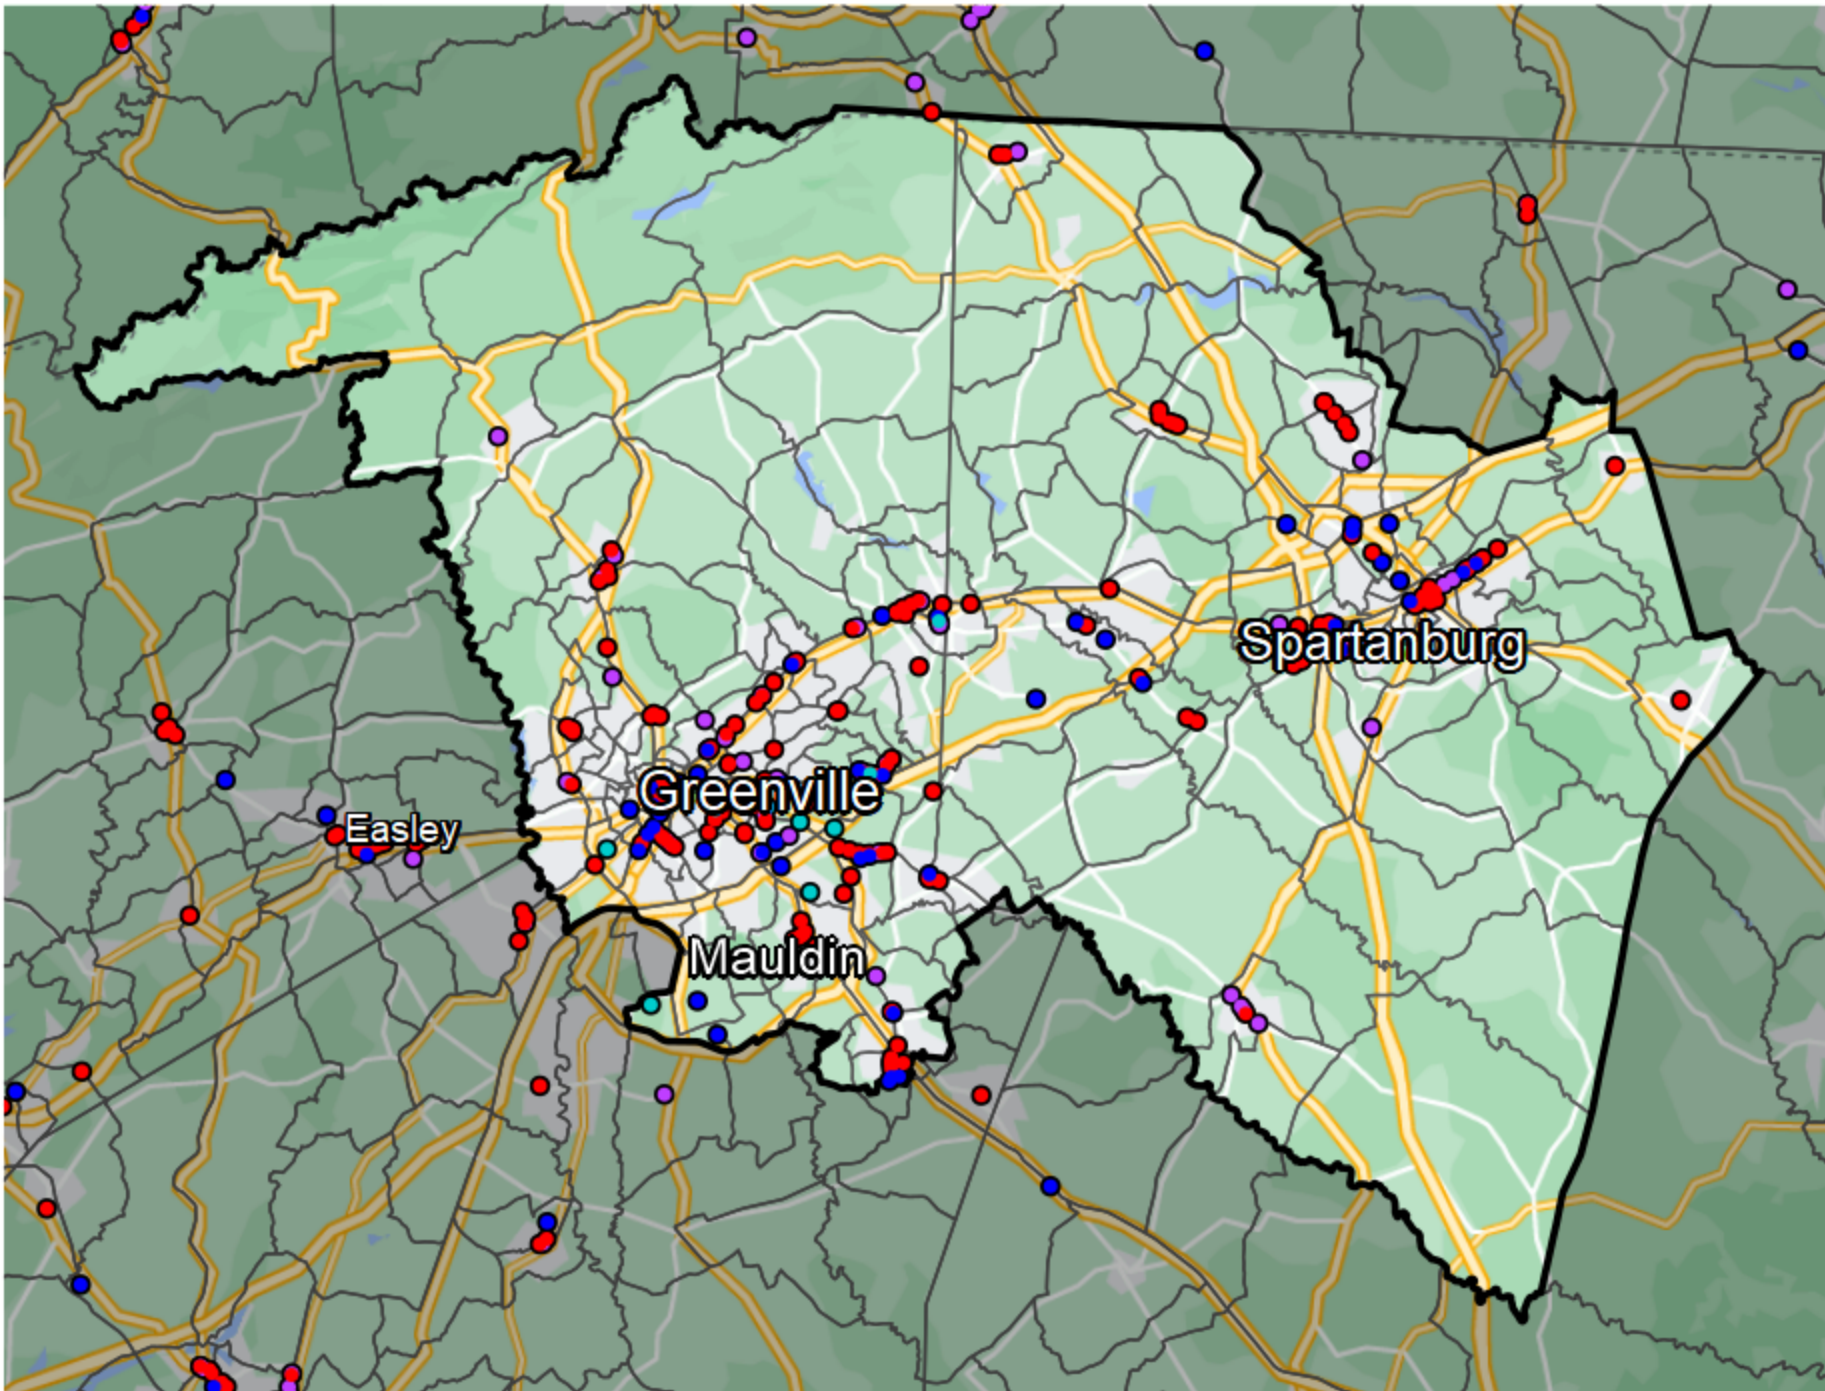

## South Carolina - Congressional District 4

### Banking Desert

 No Branches within 10 Miles of Population Center