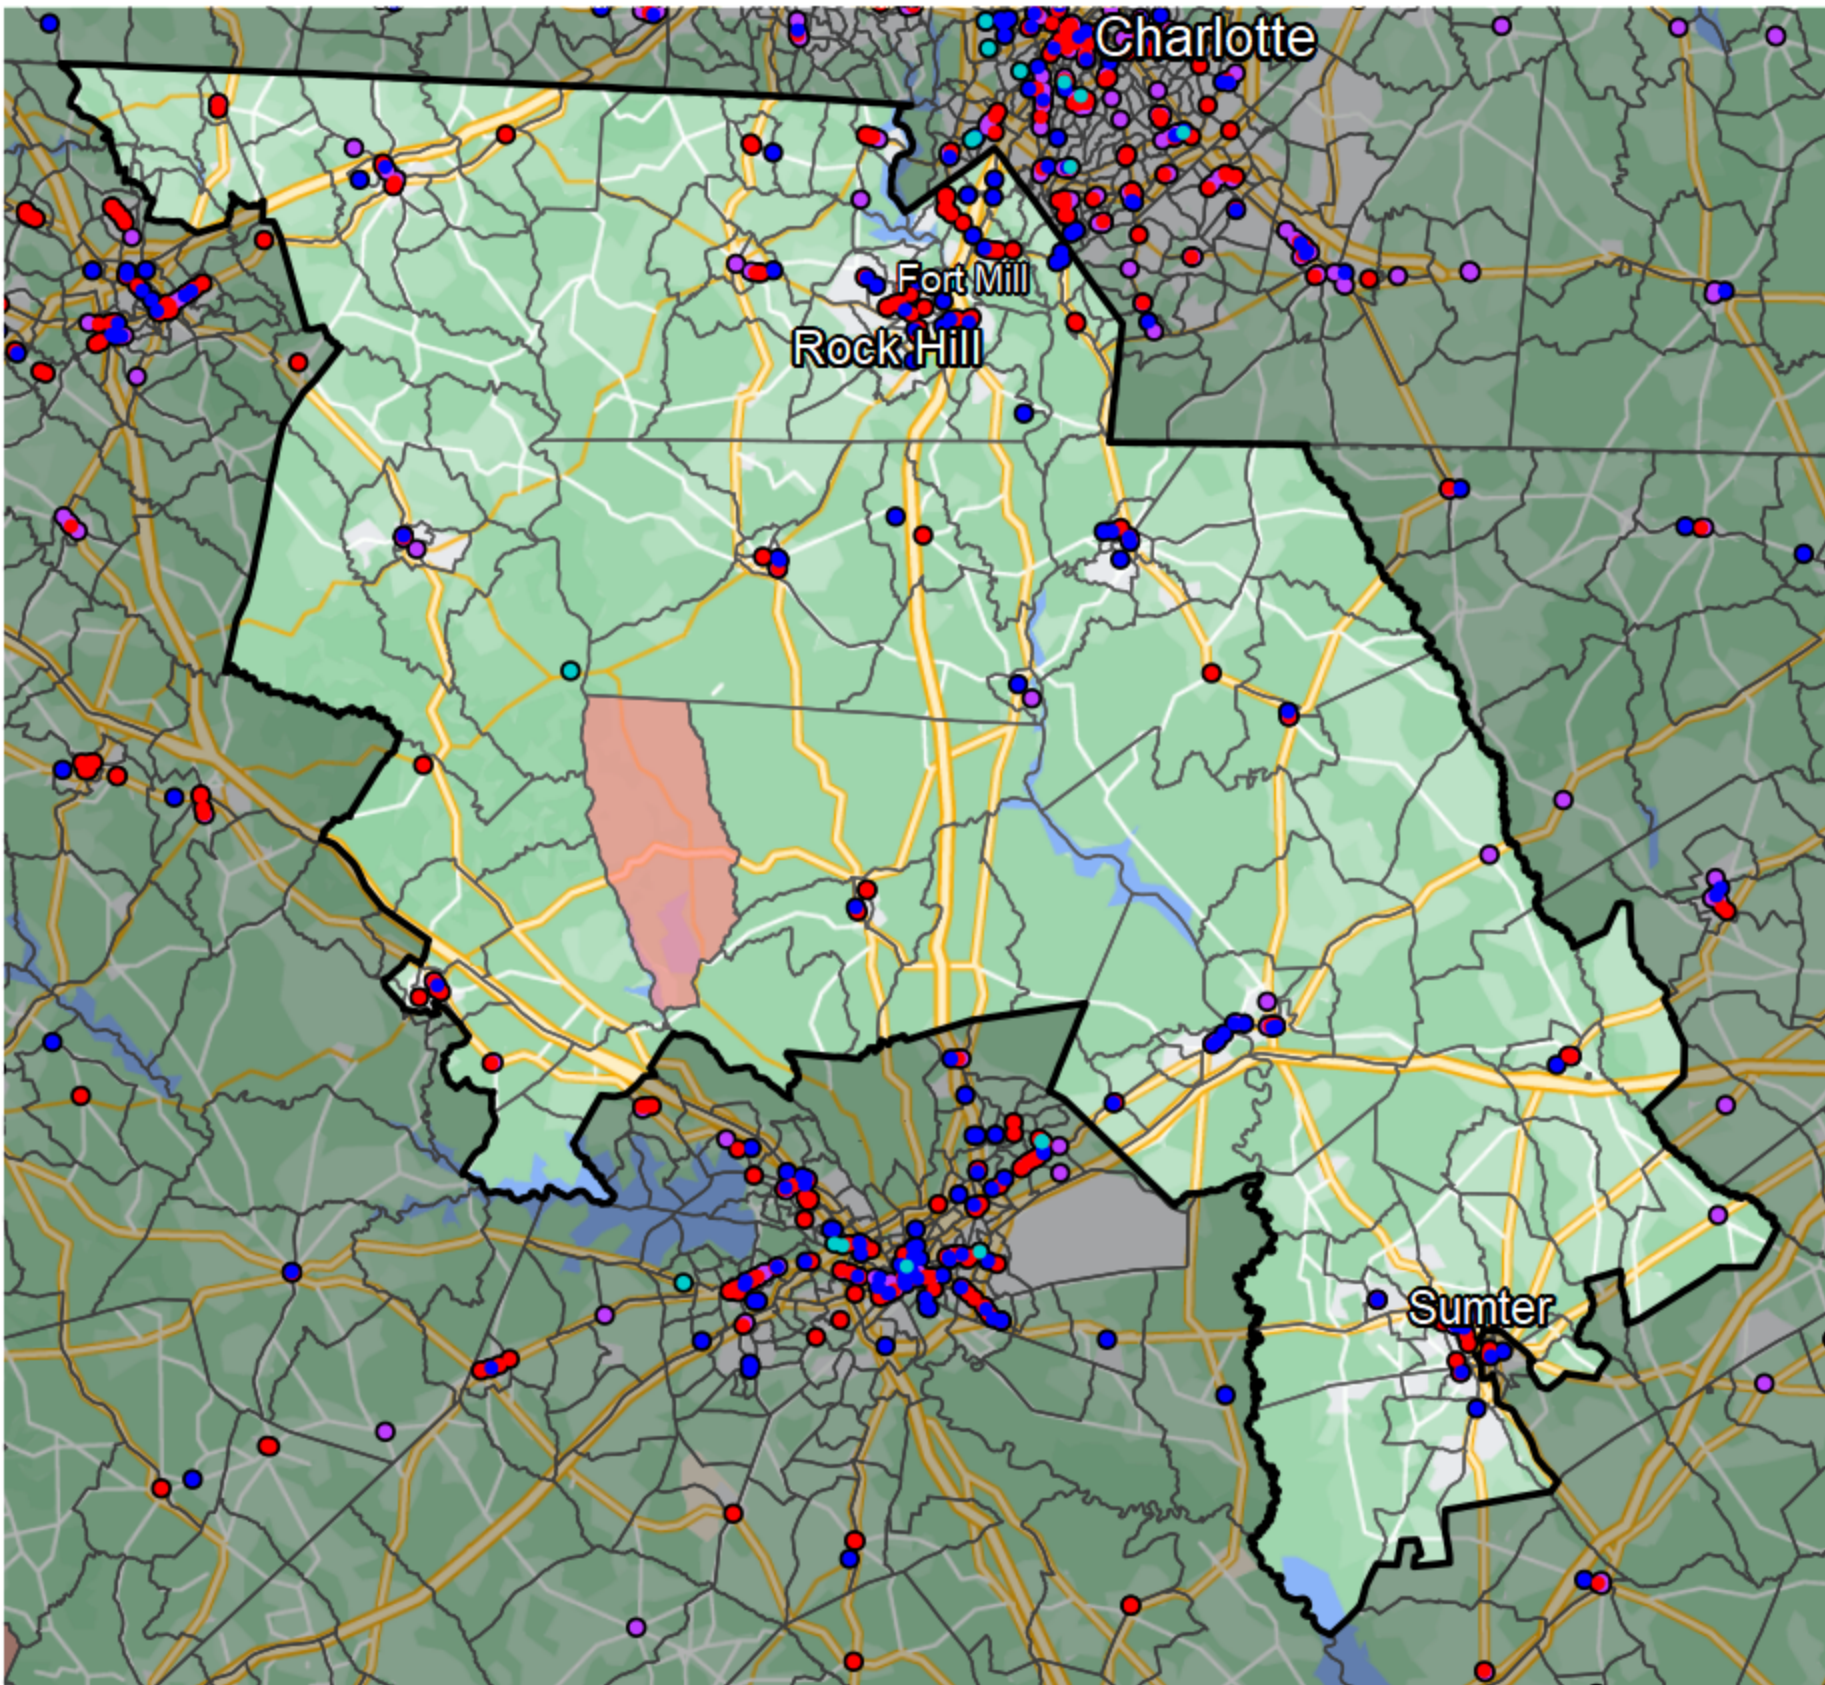

South Carolina - Congressional District 5

Banking Desert

No Branches within 10 Miles of Population Center

Financial Institutions

- Bank: 28
- Bank, Out-of-State: 87
- Credit Union: 53
- Credit Union, Out-of-State: 2