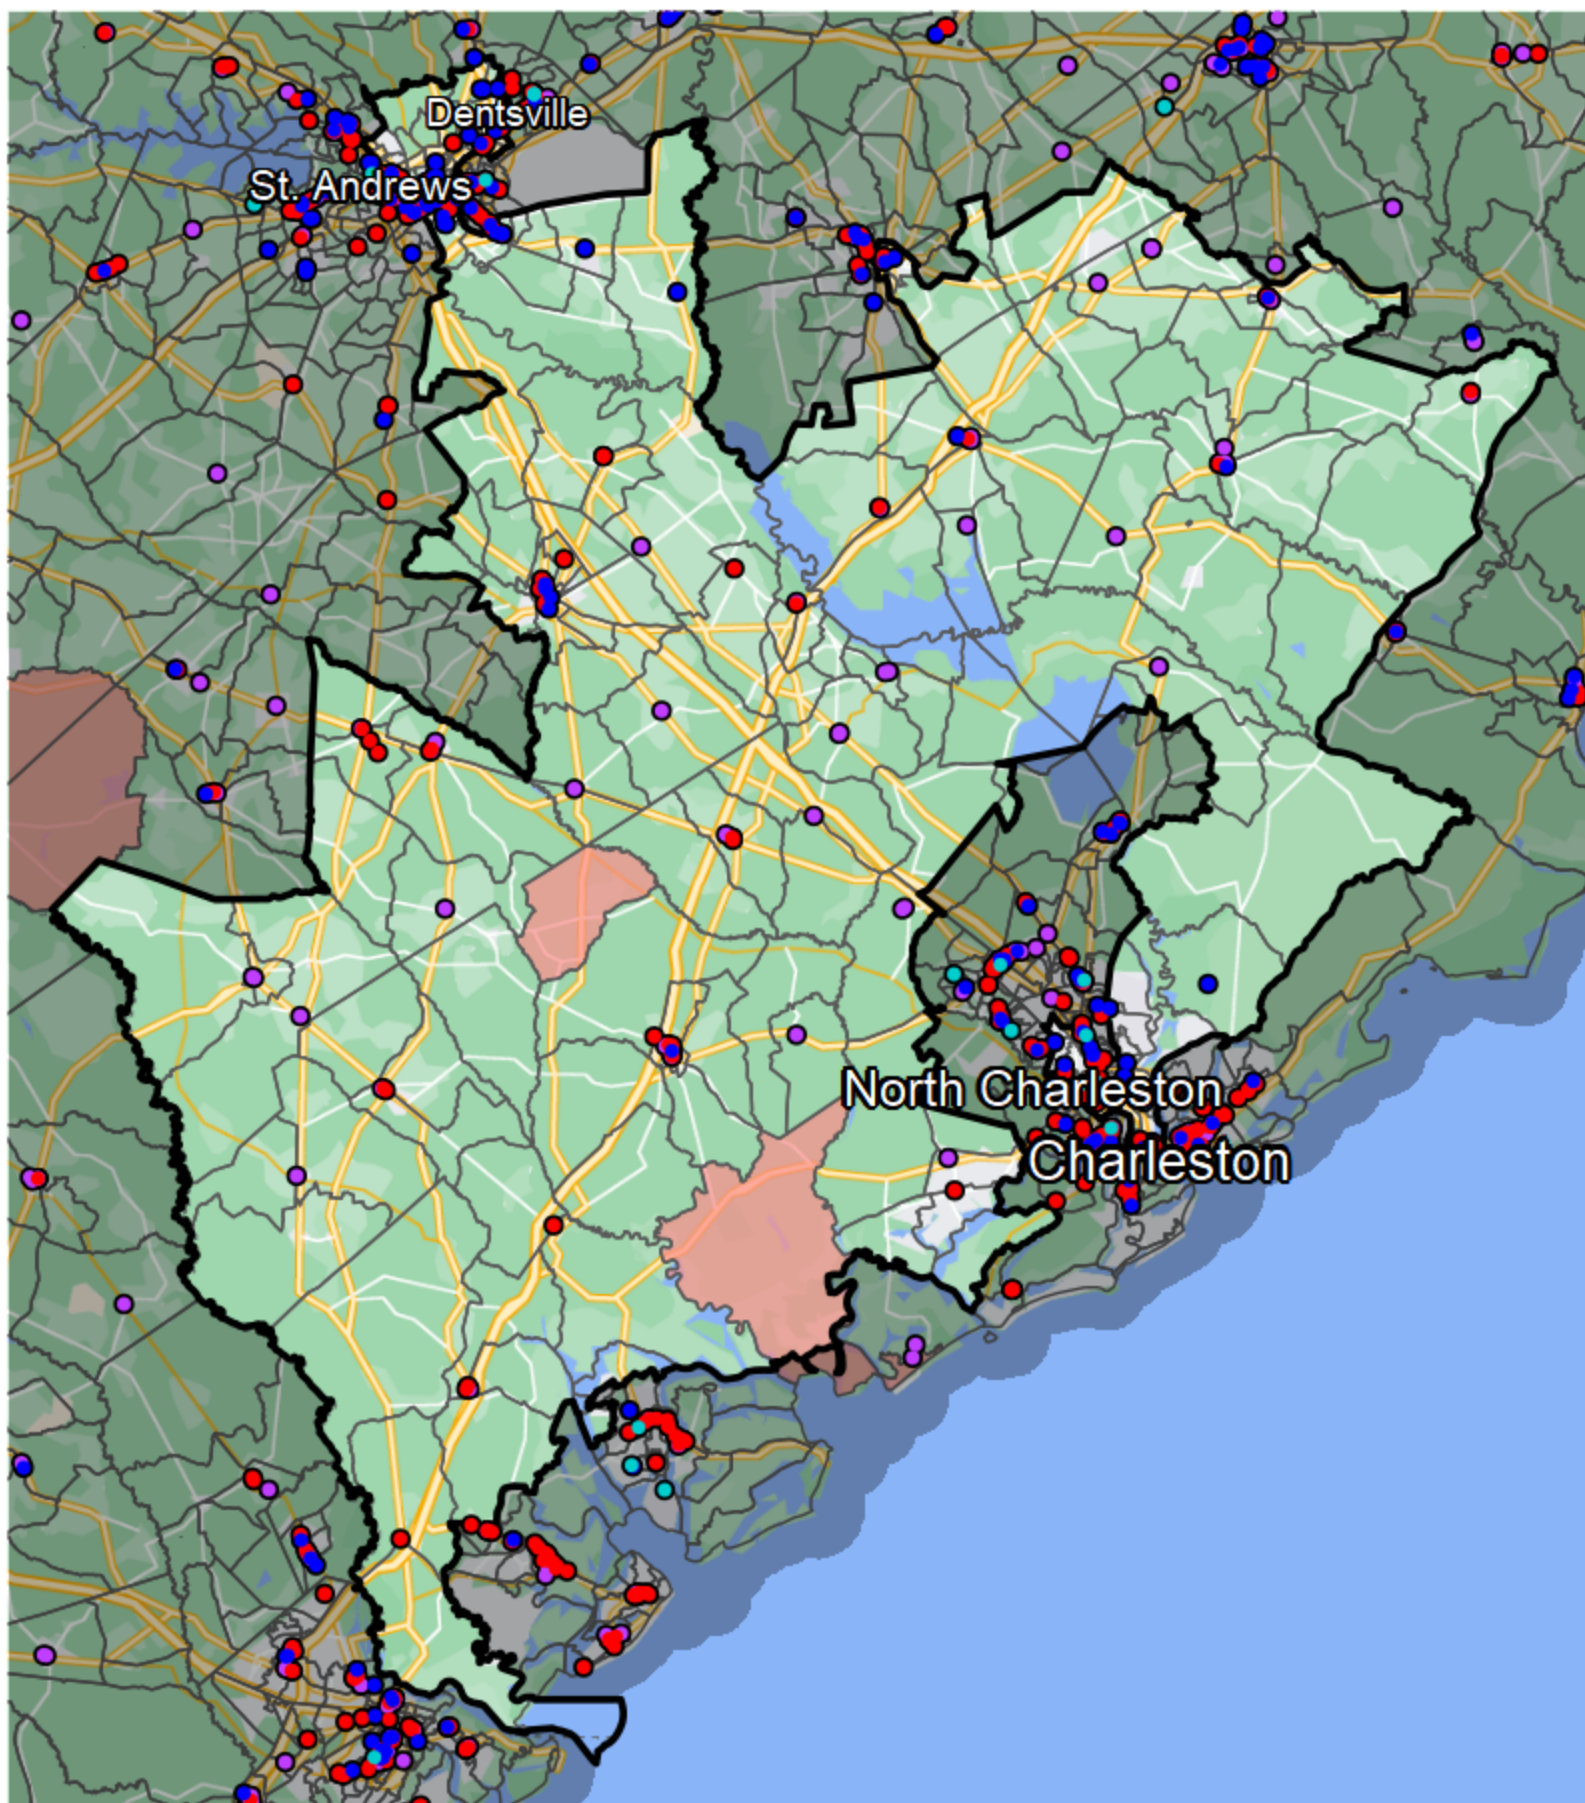

South Carolina - Congressional District 6

Banking Desert

No Branches within 10 Miles of Population Center

Financial Institutions

- Bank: 54
- Bank, Out-of-State: 88
- Credit Union: 57
- Credit Union, Out-of-State: 4