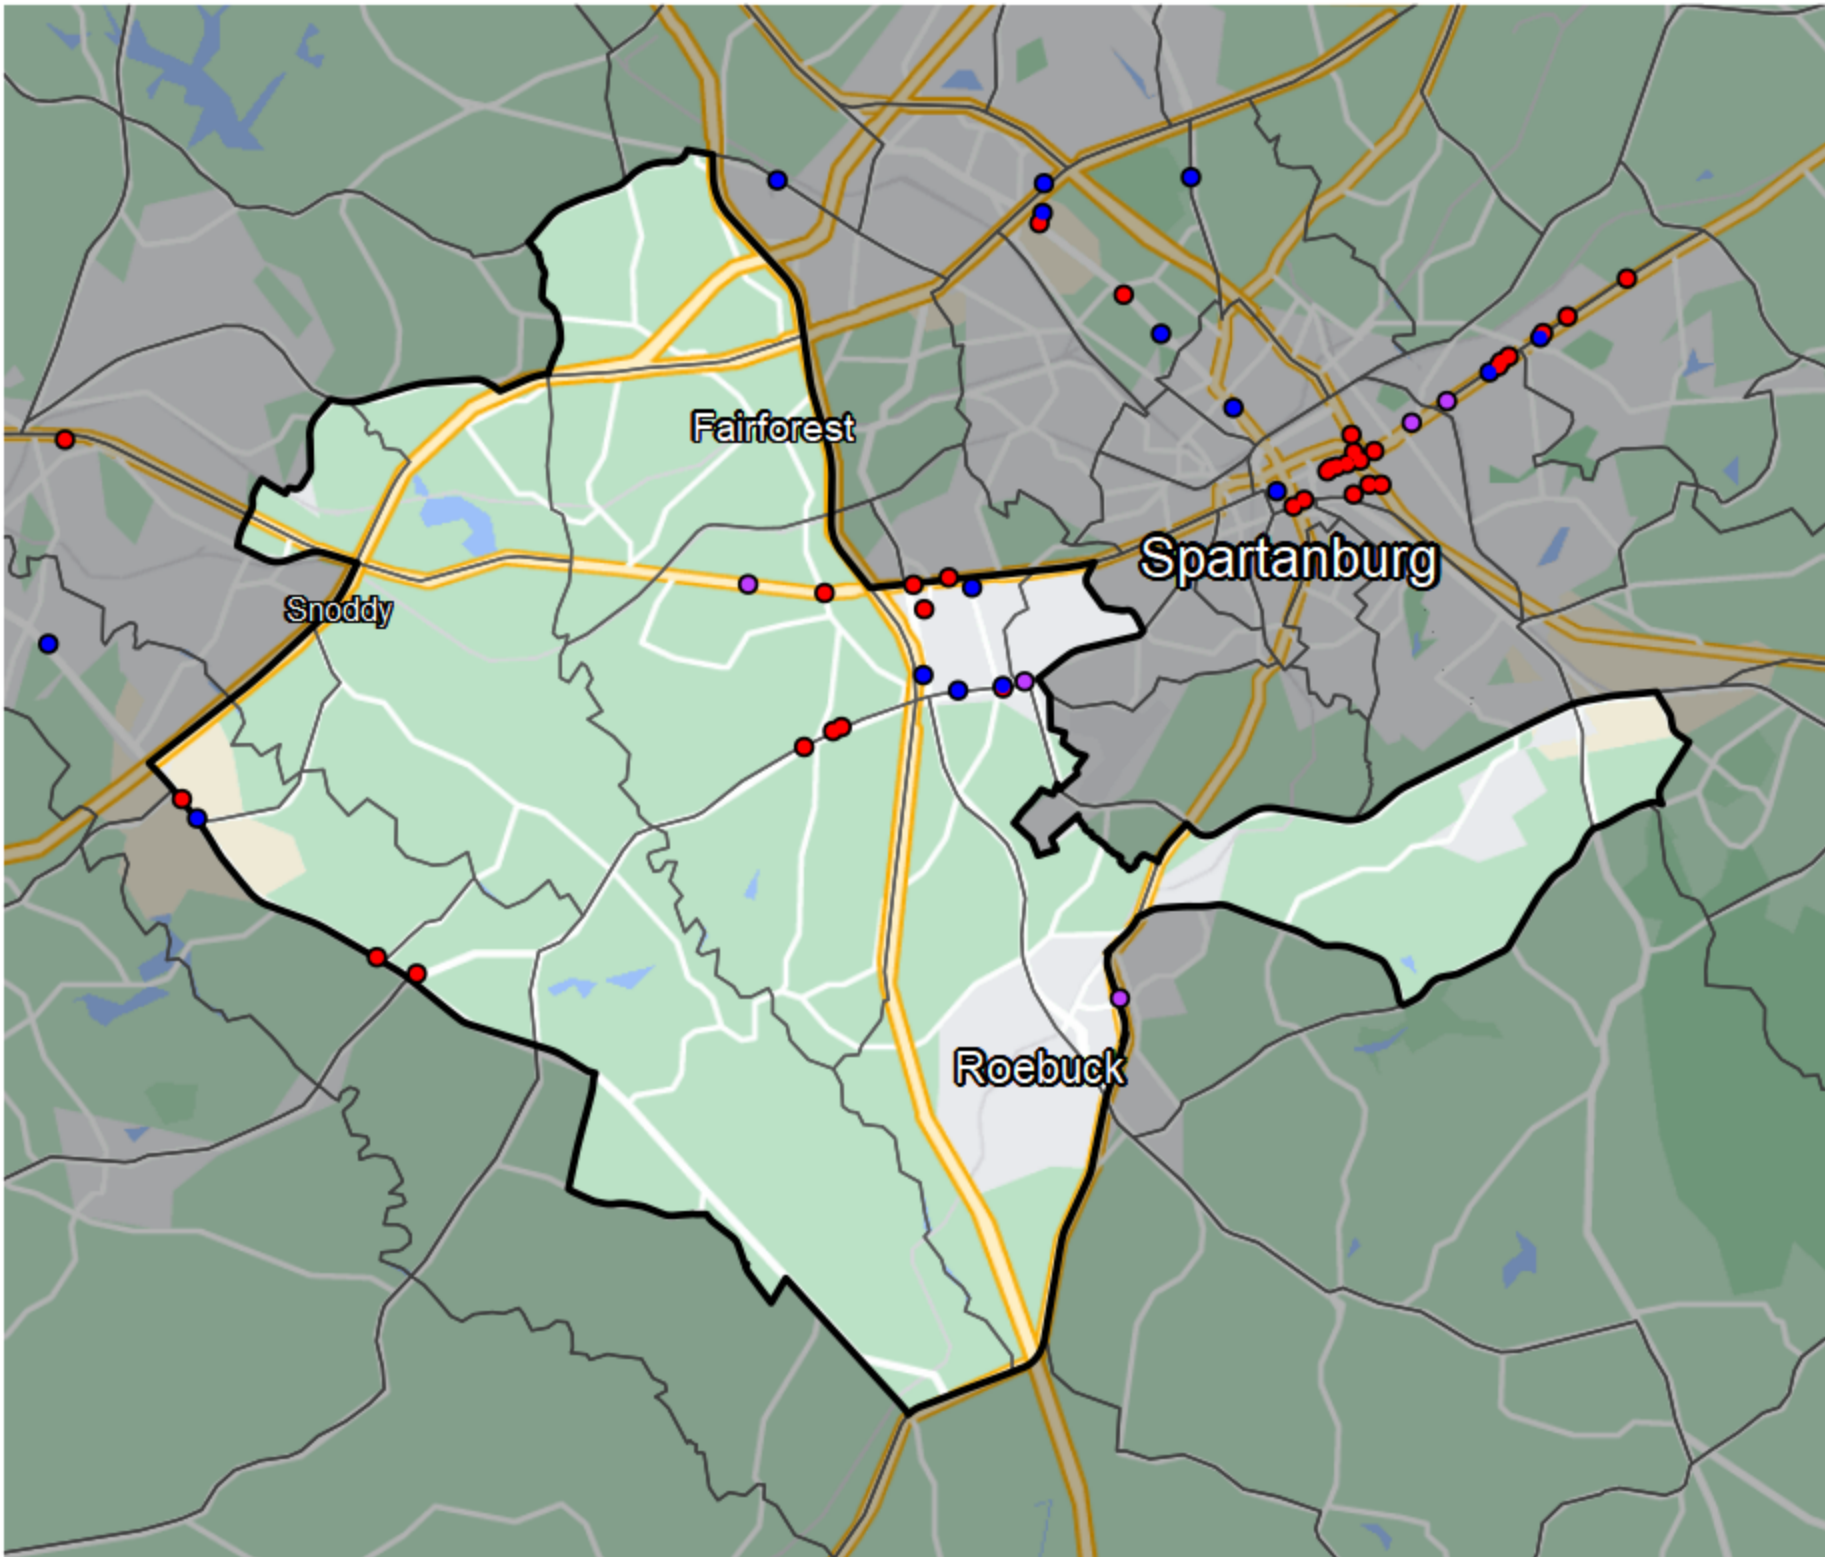

South Carolina - State House District HD-034

Banking Desert

No Branches within 10 Miles of Population Center

Financial Institutions

- Bank: 2
- Bank, Out-of-State: 10
- Credit Union: 5
- Credit Union, Out-of-State: 0