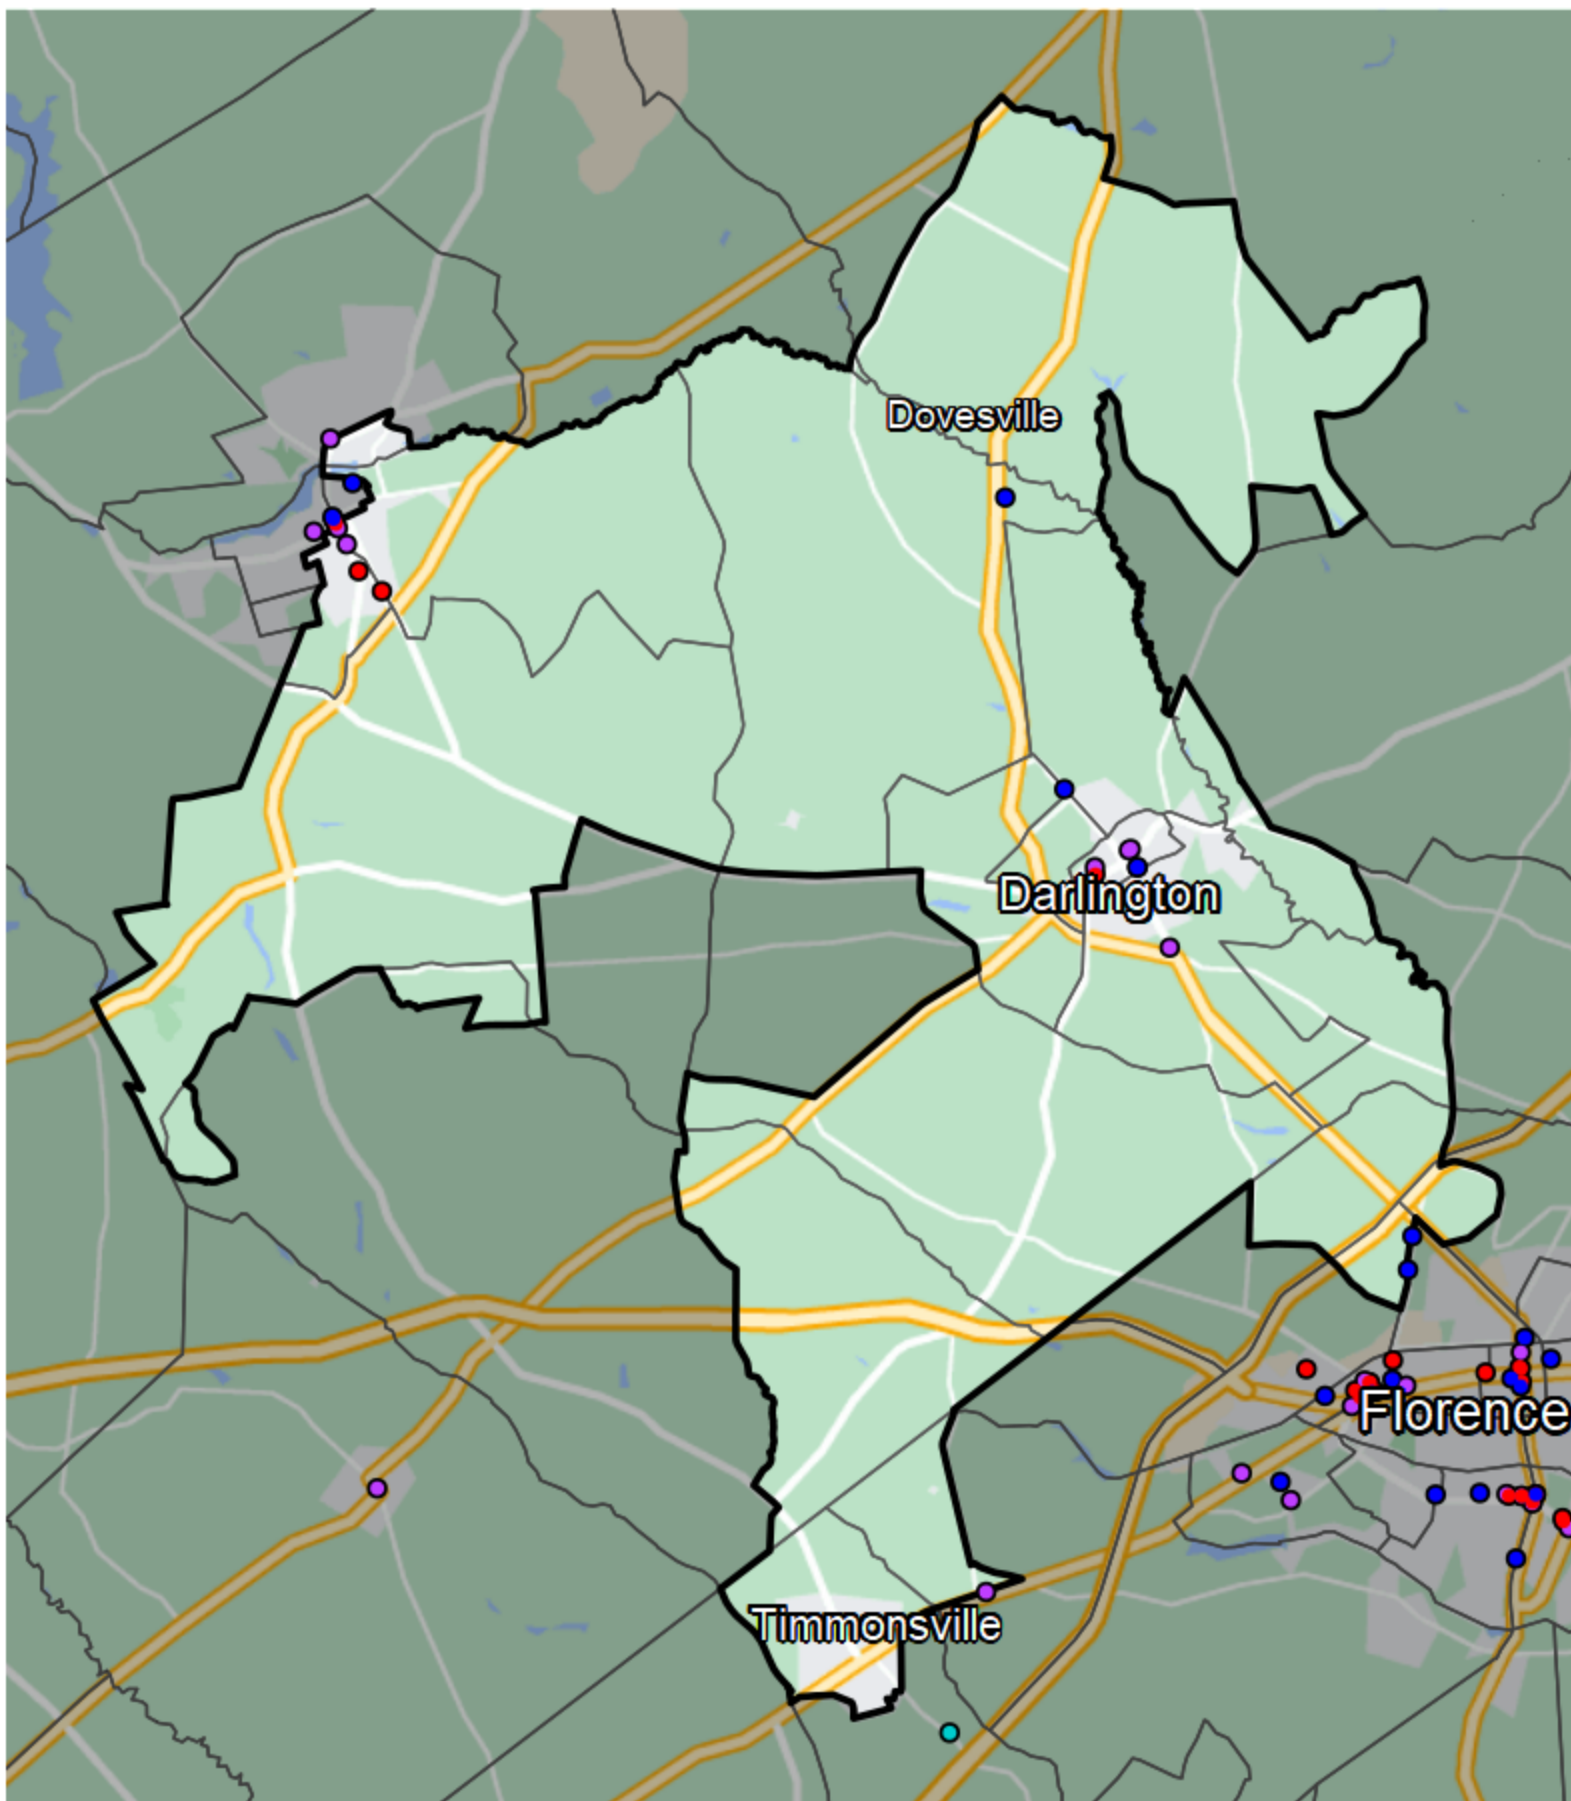

South Carolina - State House District HD-062

Banking Desert

No Branches within 10 Miles of Population Center

Financial Institutions

- Bank: 6
- Bank, Out-of-State: 3
- Credit Union: 5
- Credit Union, Out-of-State: 0