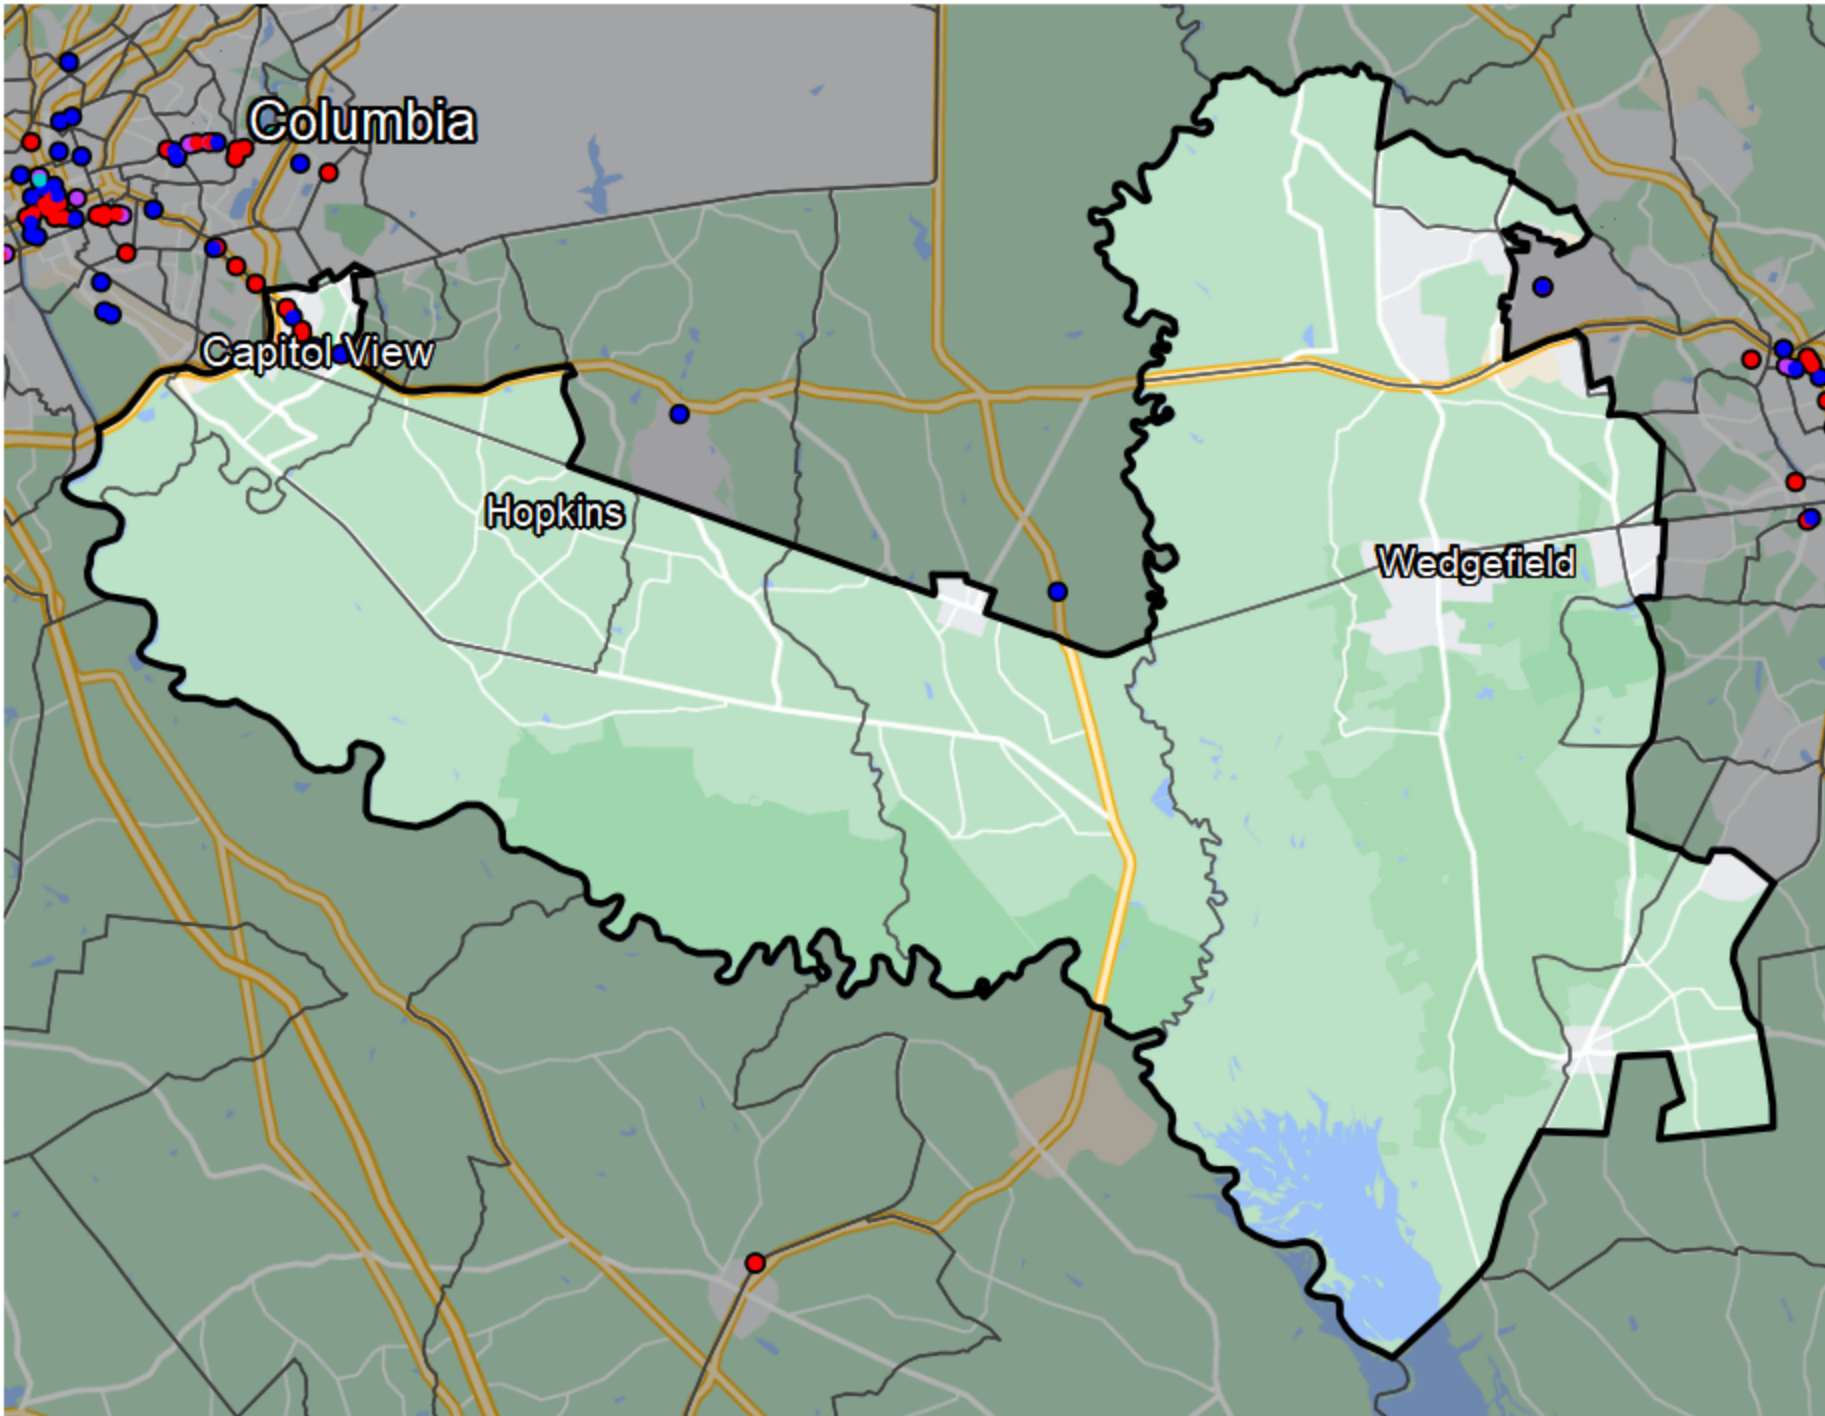

South Carolina - State House District HD-070

Banking Desert
No Branches within 10 Miles of Population Center

Financial Institutions

- Bank: 0
- Bank, Out-of-State: 5
- Credit Union: 4
- Credit Union, Out-of-State: 0

Sources: NCUA, FDIC, UW-Madison Population Lab, CDFI, US Census, Google Maps, CUNA