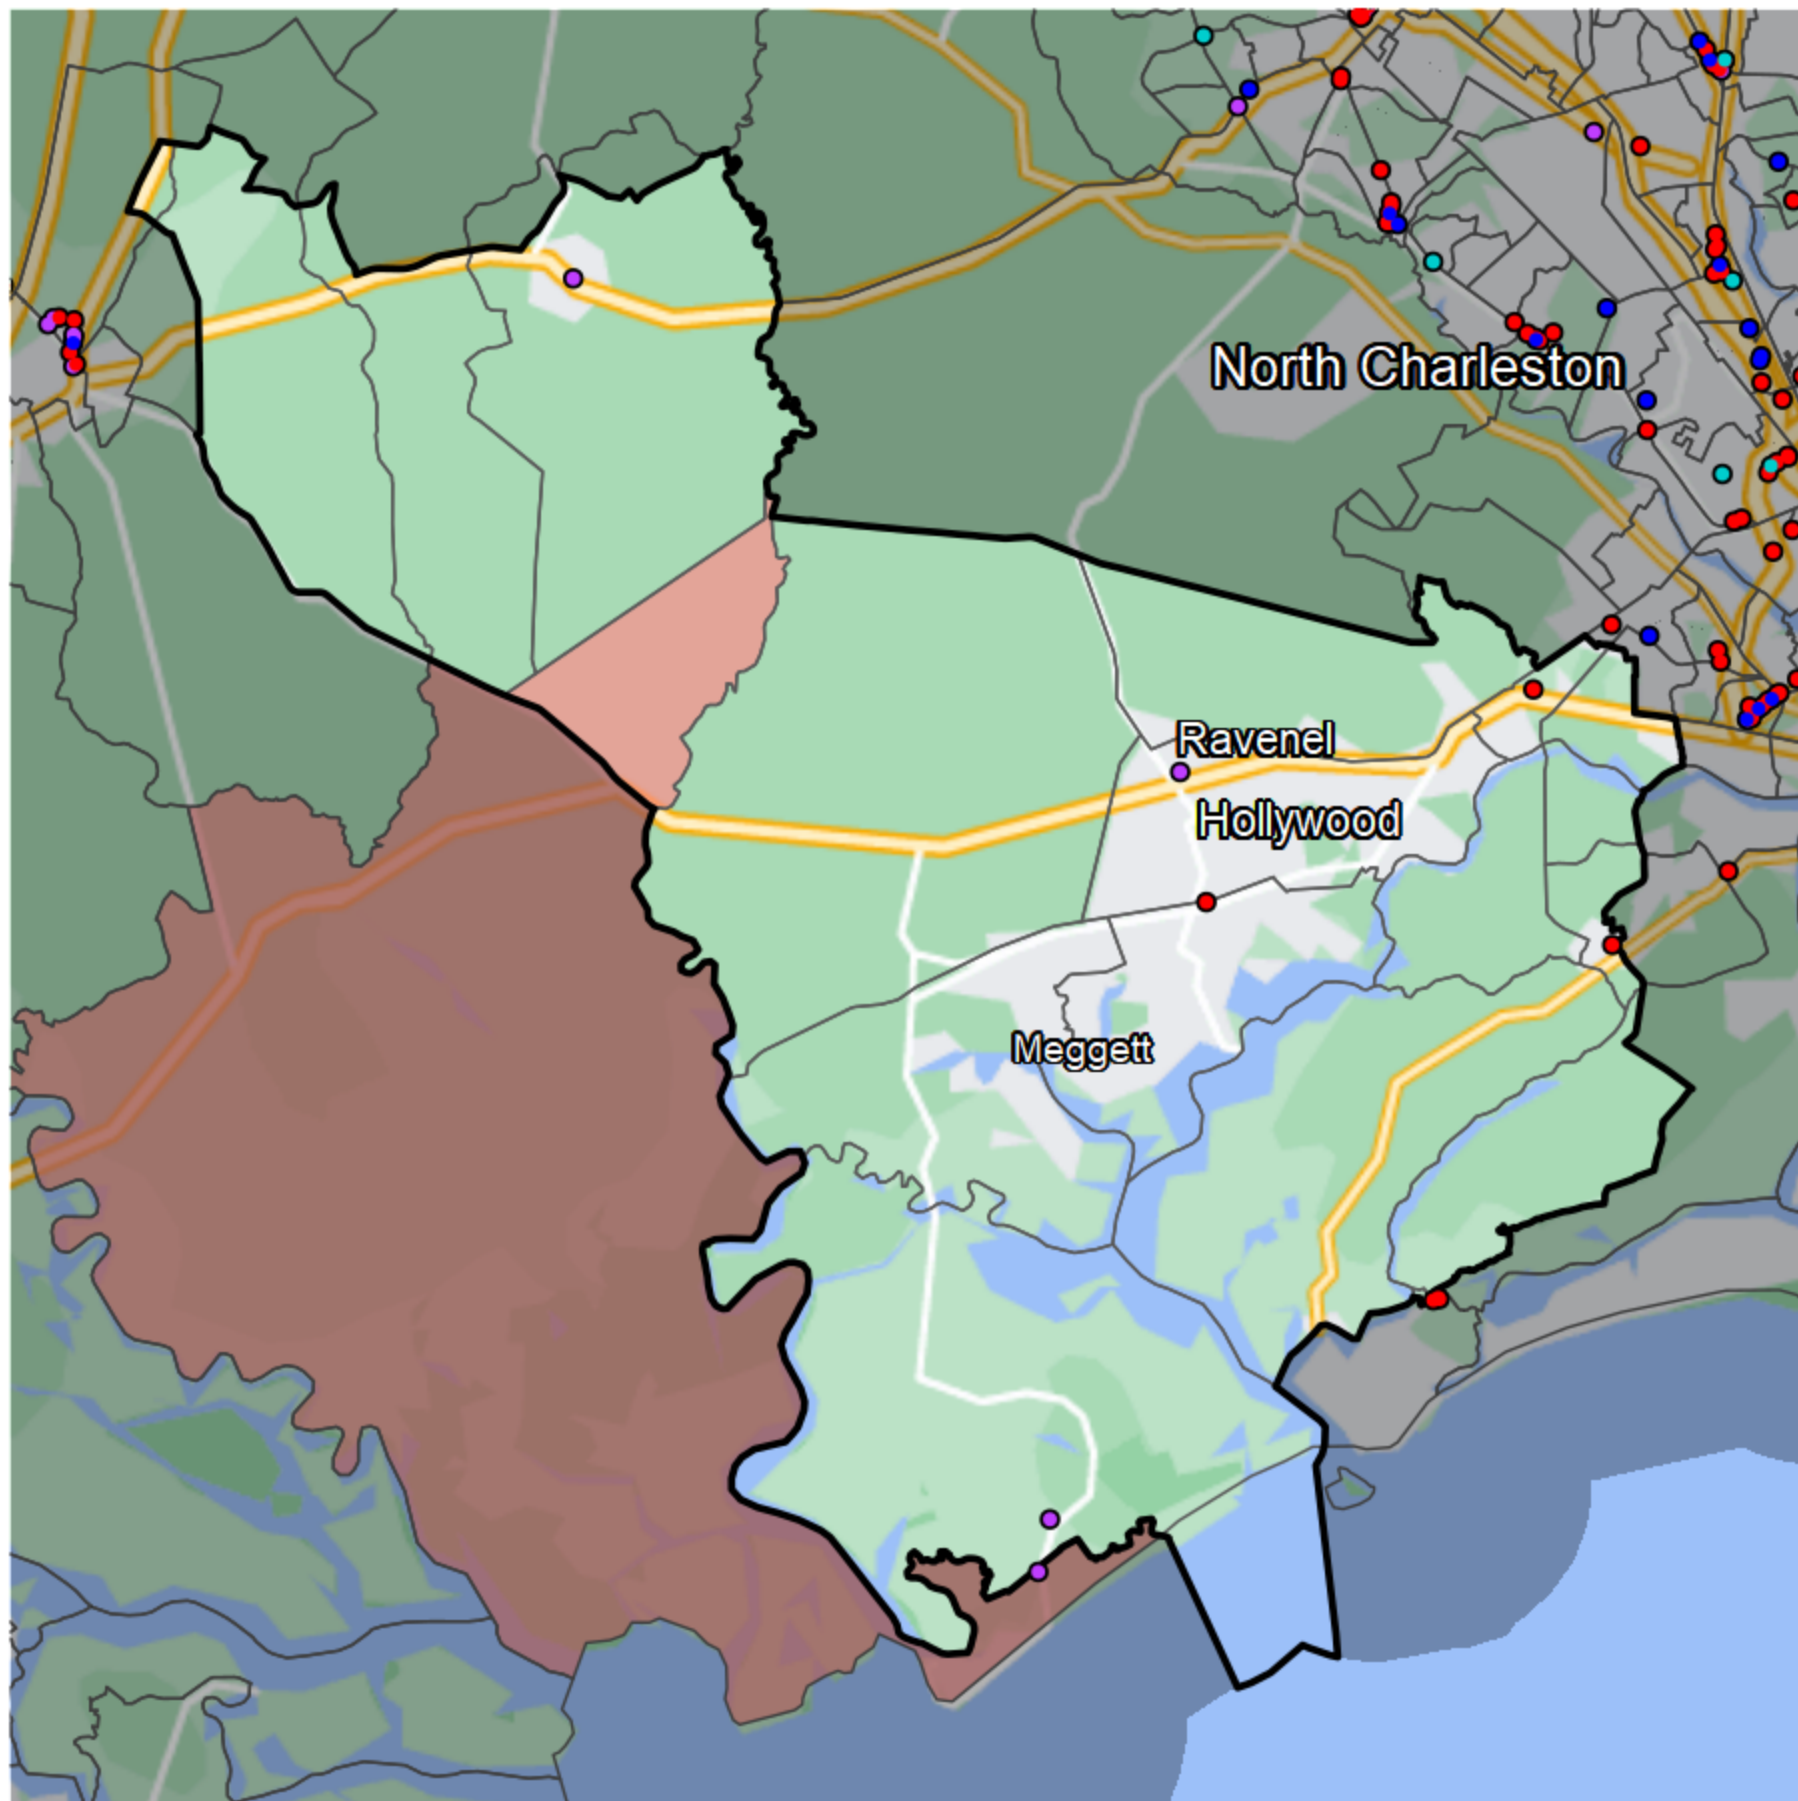

South Carolina - State House District HD-116

Banking Desert
No Branches within 10 Miles of Population Center

Financial Institutions

- Bank: 3
- Bank, Out-of-State: 2
- Credit Union: 0
- Credit Union, Out-of-State: 0