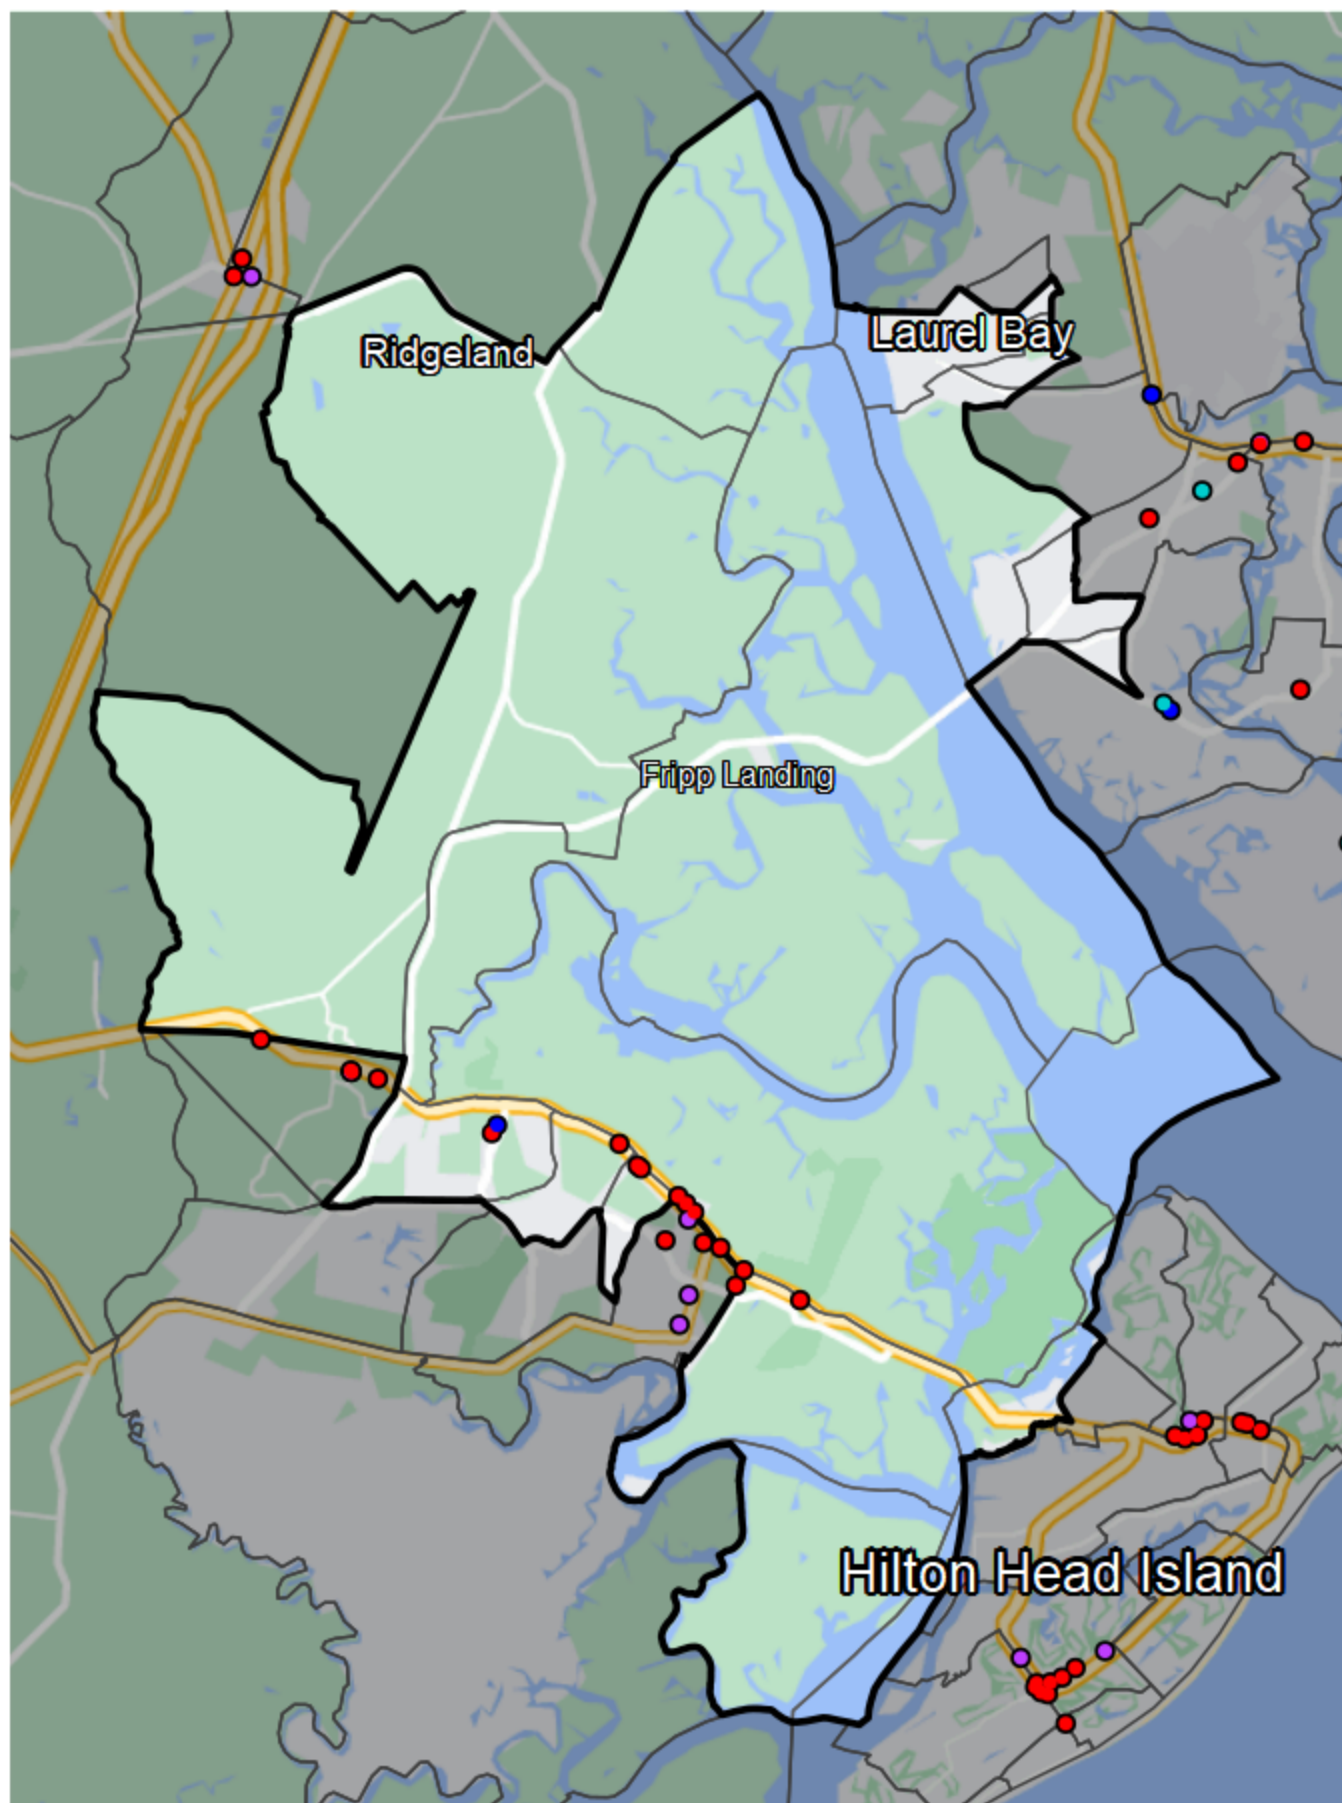

South Carolina - State House District HD-120

Banking Desert
No Branches within 10 Miles of Population Center

Financial Institutions
Bank: 0
Bank, Out-of-State: 9
Credit Union: 1
Credit Union, Out-of-State: 0