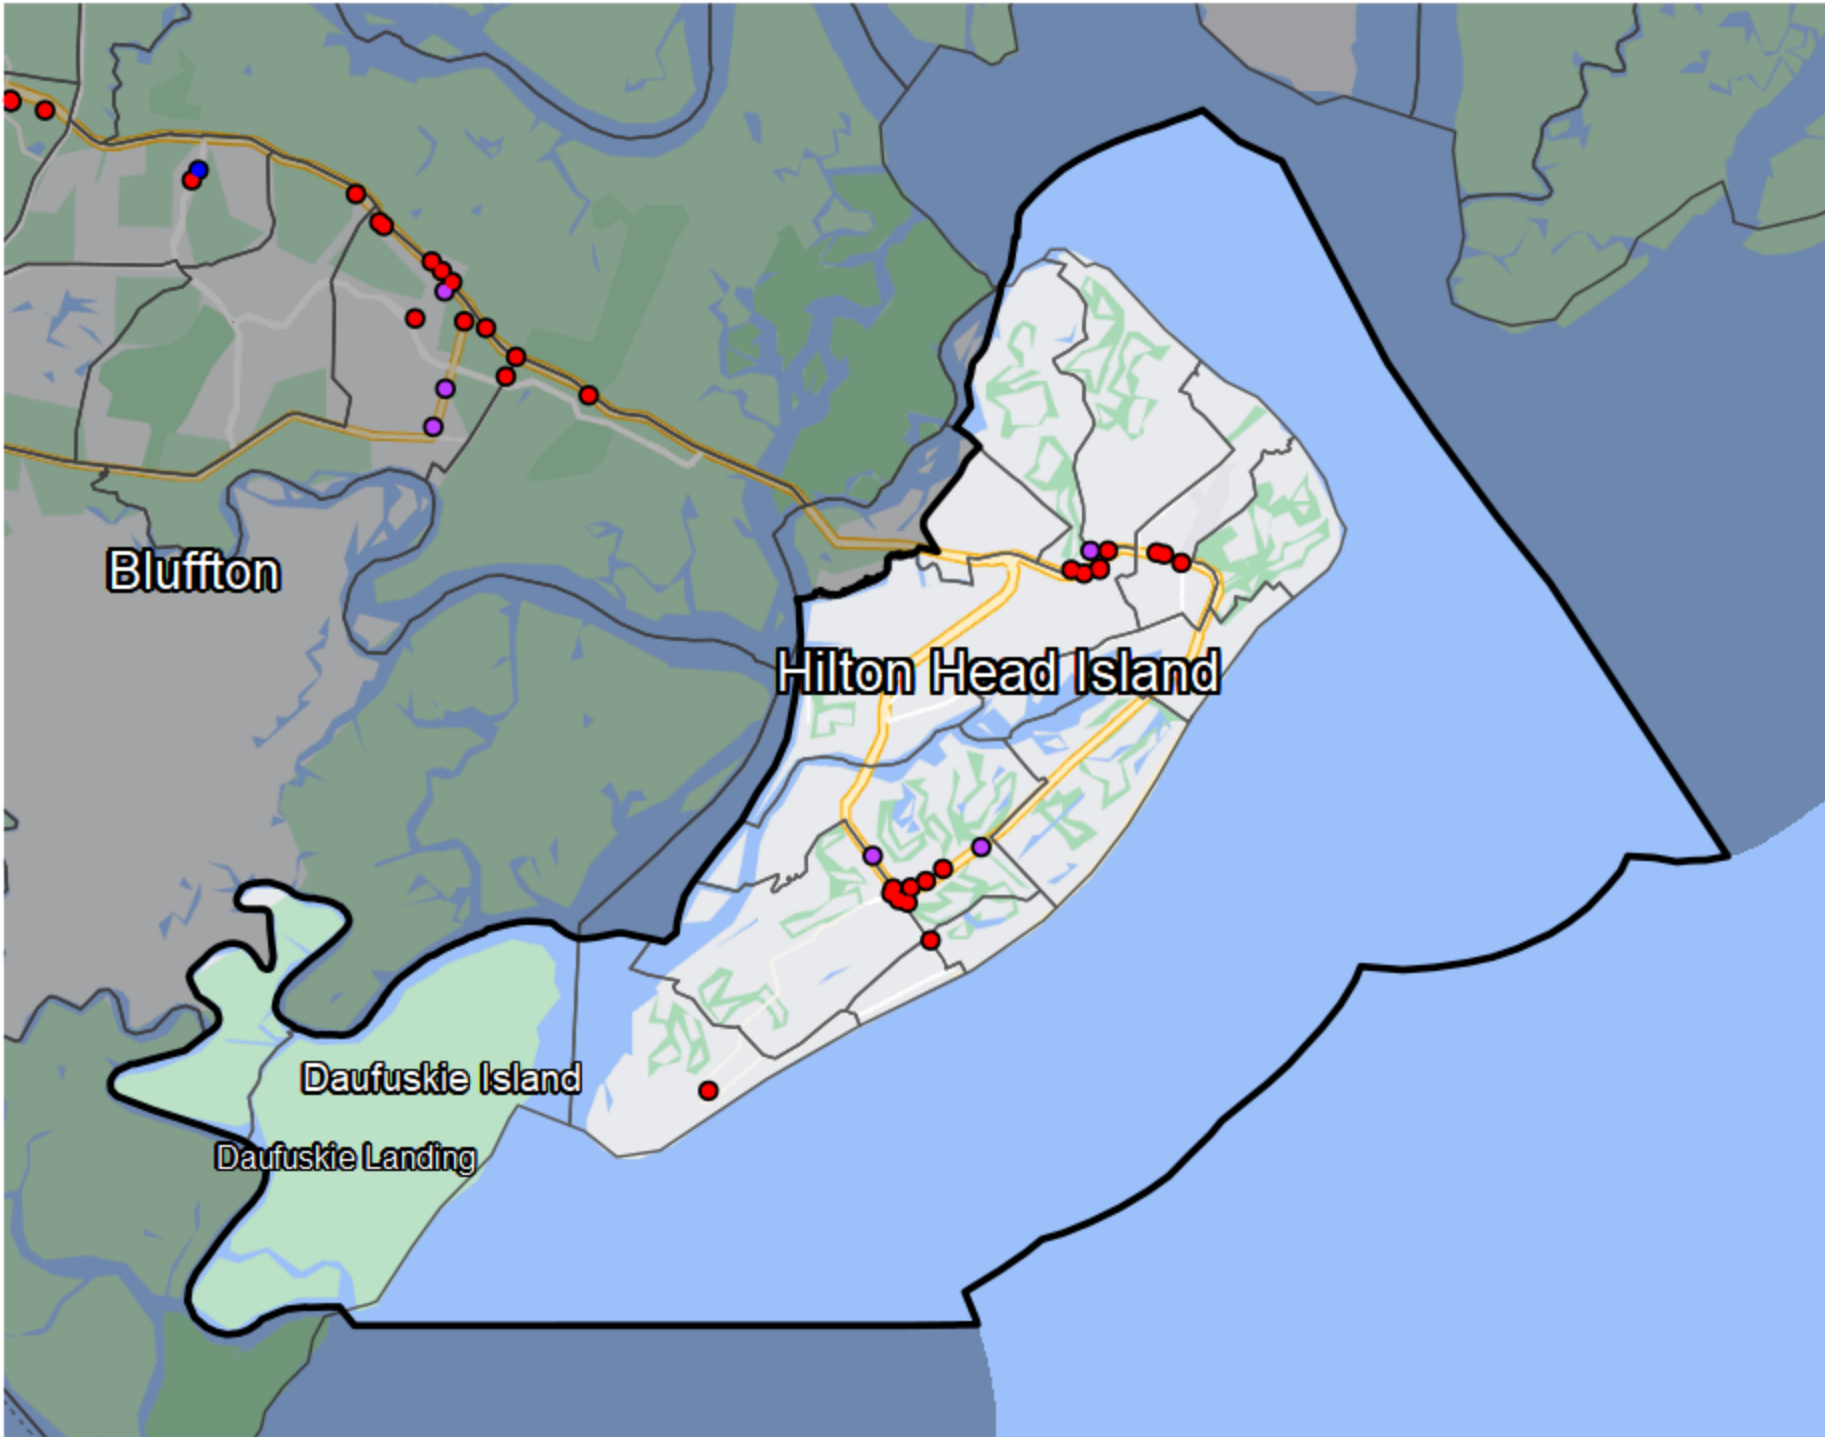

# South Carolina - State House District HD-123

Sources: NCUA, FDIC, UW-Madison Population Lab, CDFI, US Census, Google Maps, CUNA